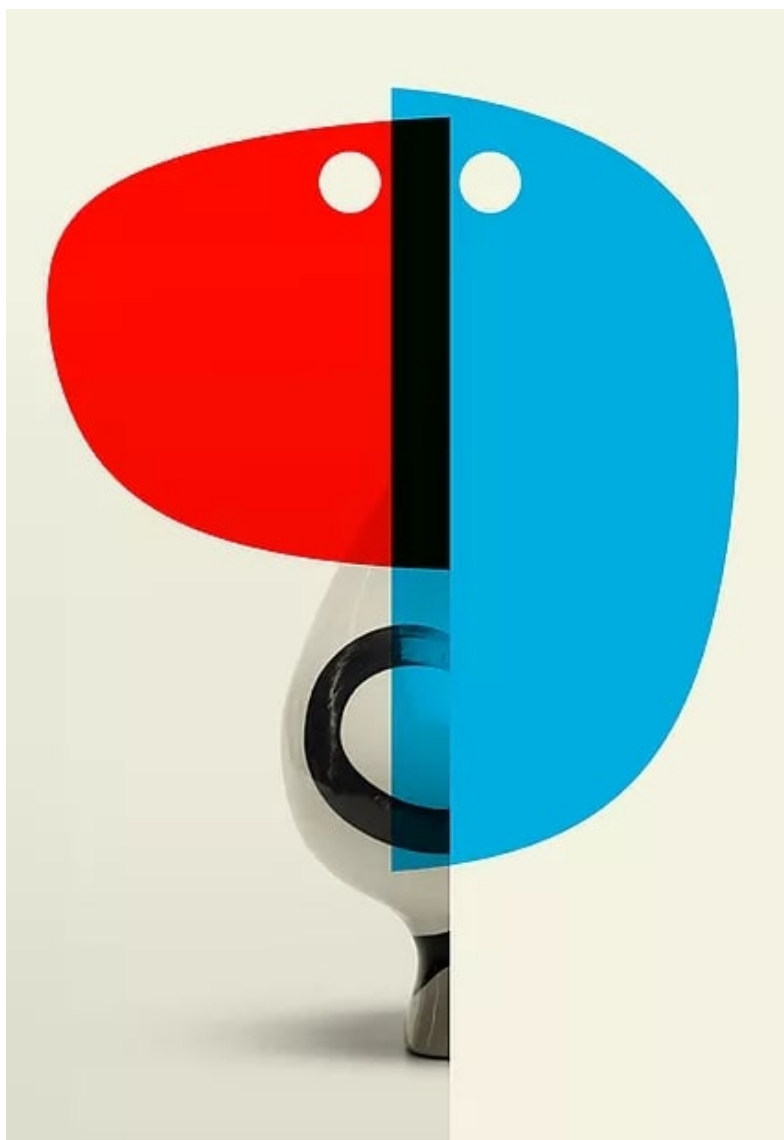

Exhibited Artworks

MARCEL CEUPPENS

Composition 13/04, 2021

Archival Pigment Print

19 x 13 in (48 x 33 cm)

Frame: 20 x 14 in

Edition of 50 ex

Signé et numéroté

INV Nbr. ceum_037