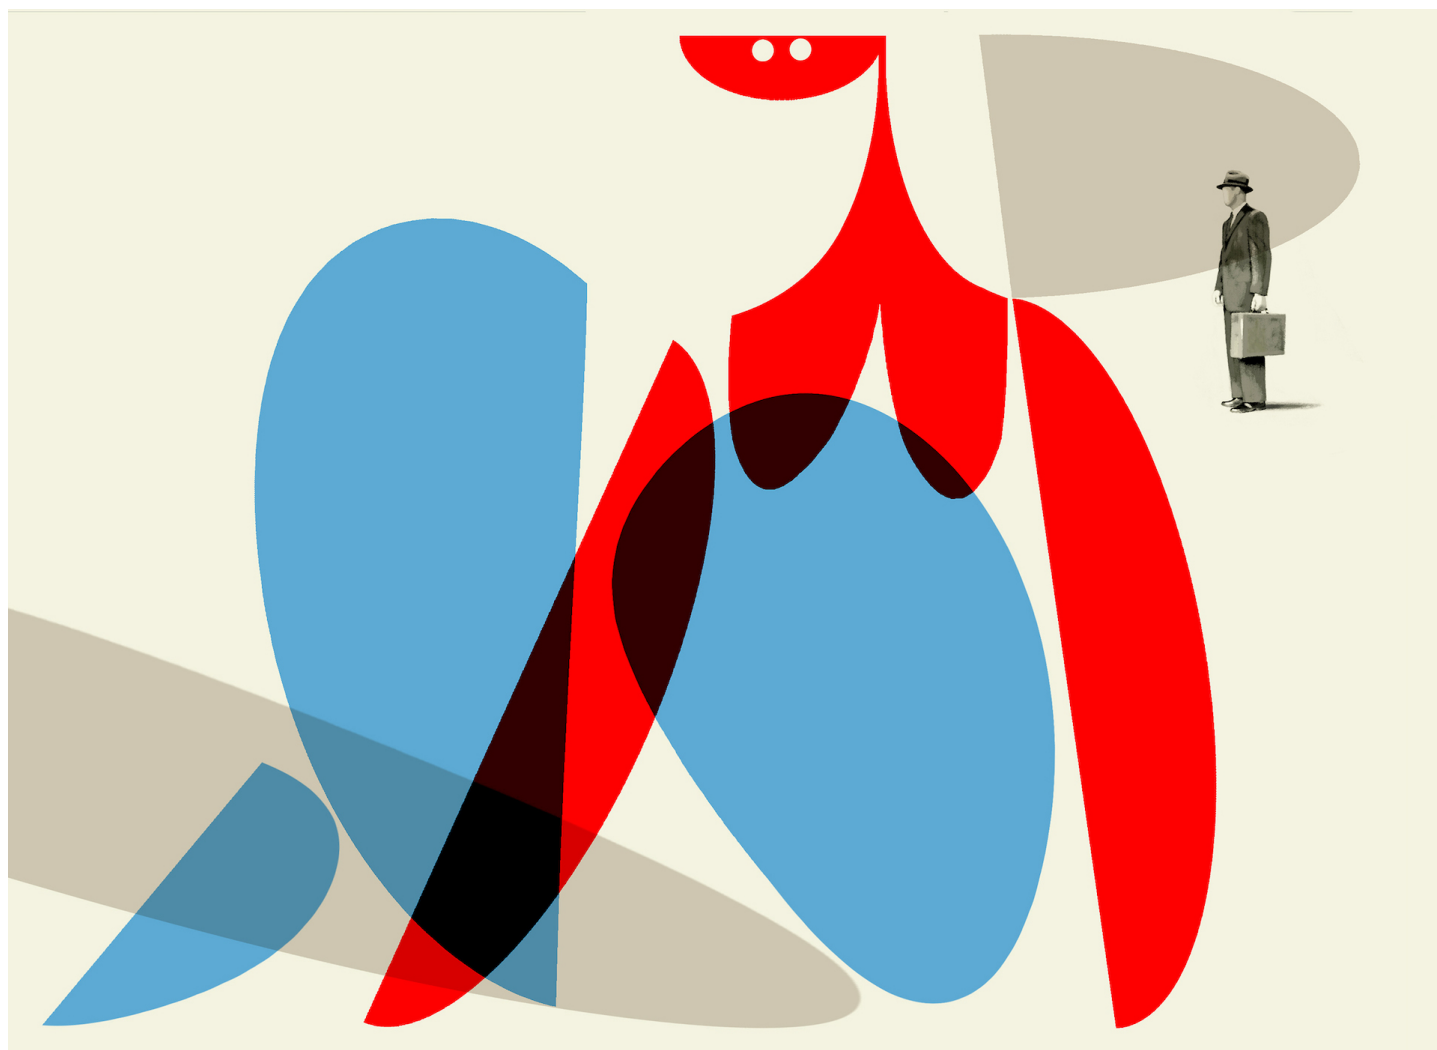

Exhibited Artworks

MARCEL CEUPPENS

Man with Model, 2014

Archival pigment print, framed

30 x 22 in (76 x 55 cm)

Frame: 35 x 28 in

Edition of 15 ex

Signé et numéroté