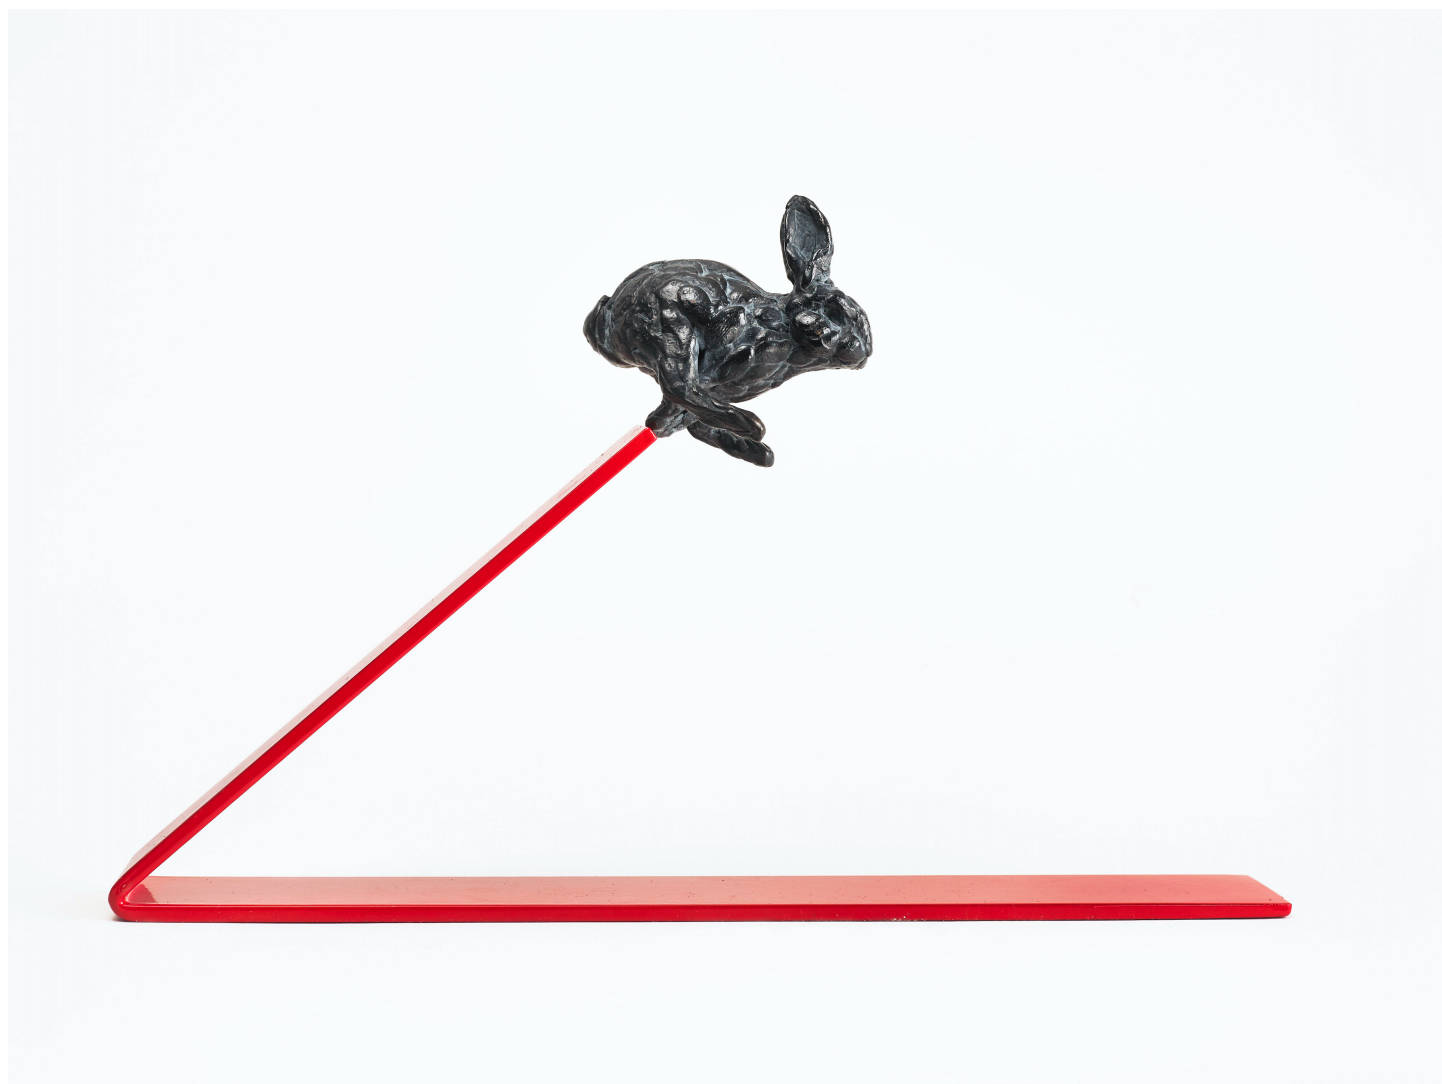

Exhibited Artworks

CHARLOTTE CHAMPION

Rapido presto, 2020

Bronze and painted brass

7 x 12 x 1,5 in (18 x 30 x 4 cm)

Edition of 8 ex

Signé et numéroté

INV Nbr. chac_0249