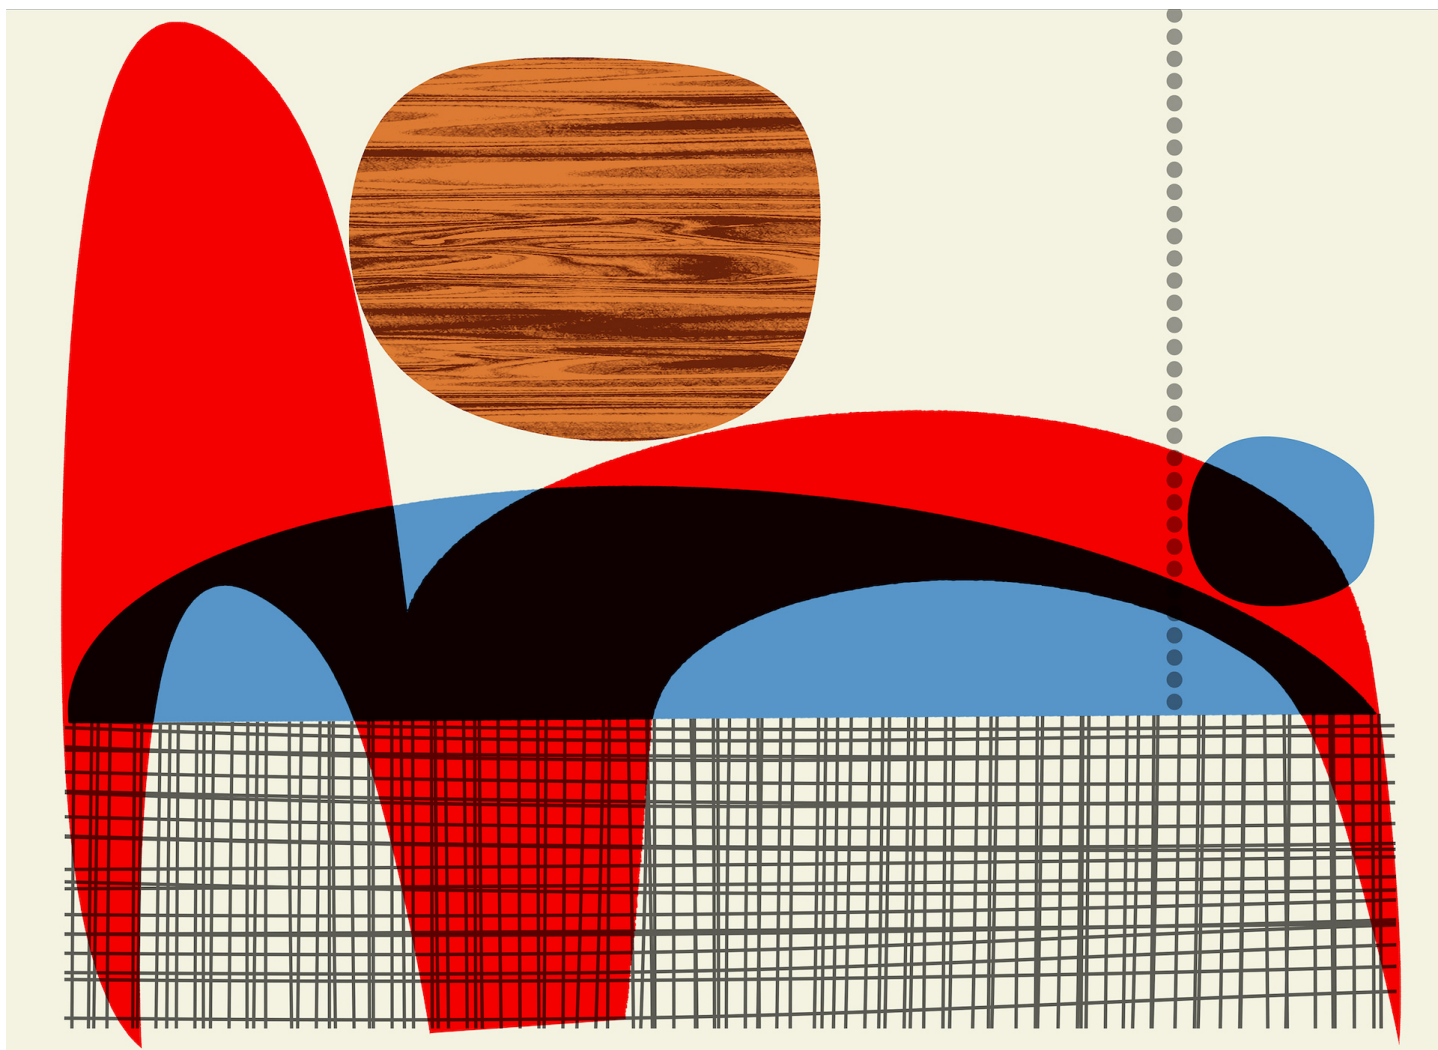

Exhibited Artworks

MARCEL CEUPPENS

Landscape, 2015

Archival Pigment Print, framed

30 x 22 in (76 x 55 cm)

Frame: 33 x 25 in

Edition of 15 ex

Signé et numéroté

INV Nbr. ceum_005A