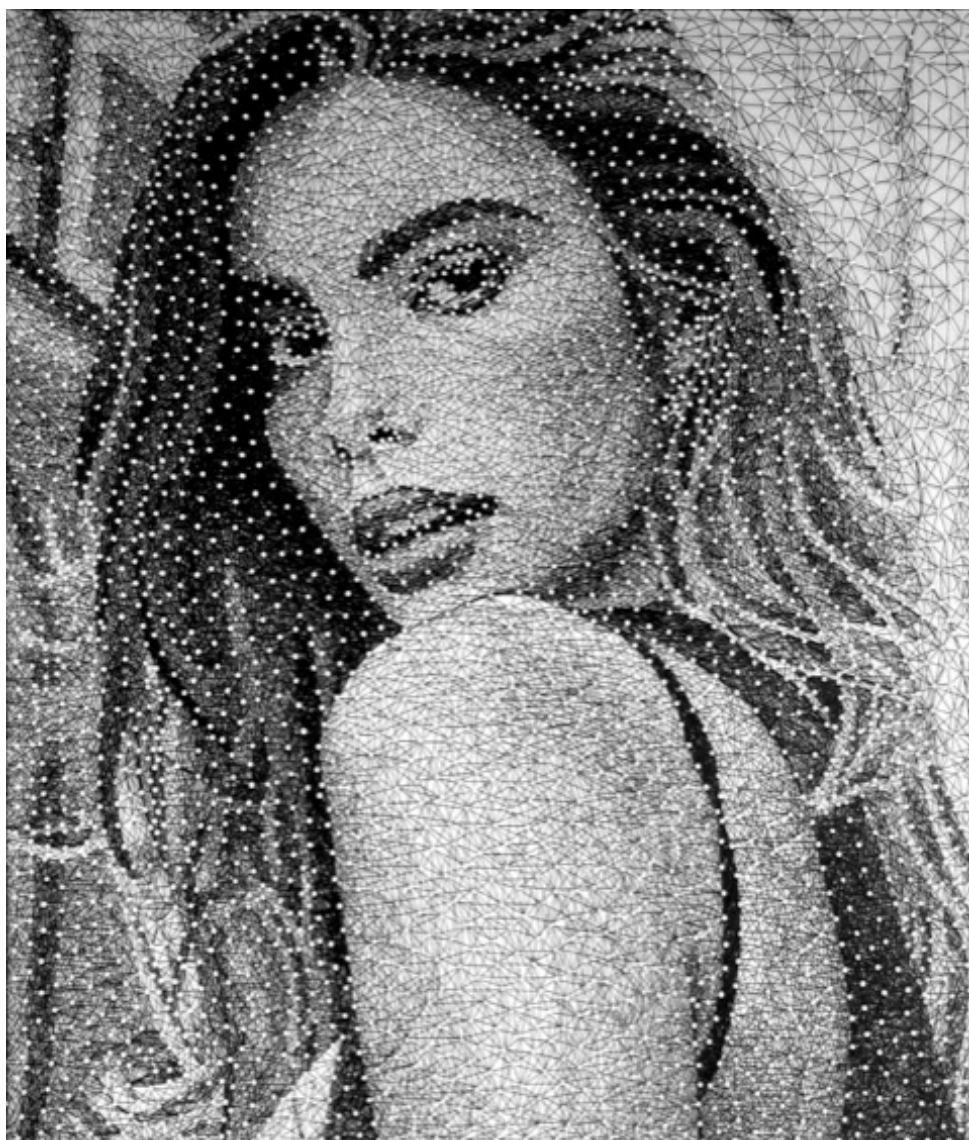

Exhibited Artworks

NEMO JANTZEN

Rome (Without Plexi), 2021

Mixed media

47.5 x 59 in (120 x 150 cm)

Unique artwork

Signé

INV Nbr. janm_151