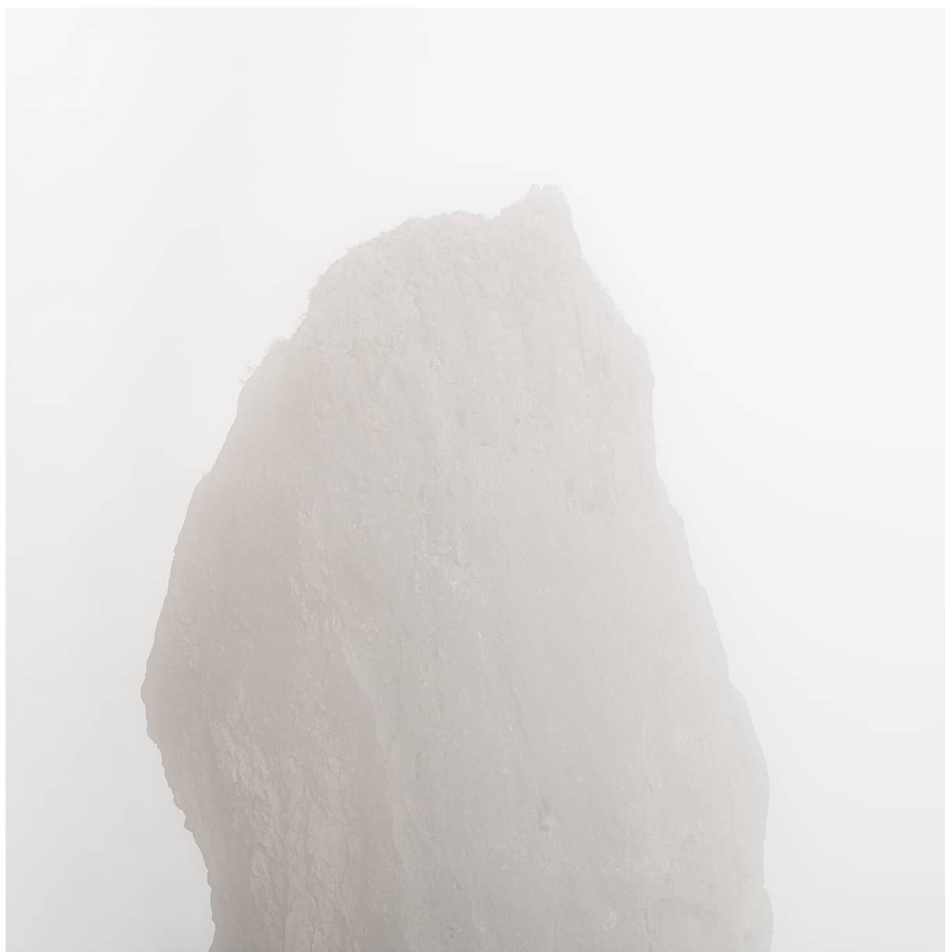

Exhibited Artworks

ANTOINE GAUSSIN

Moya, 2020

Photo printed on rag paper, laminated on anodised aluminium - White wooden frame

59 x 59 in (150 x 150 cm)

Edition of 10 ex

INV Nbr. gaua_016