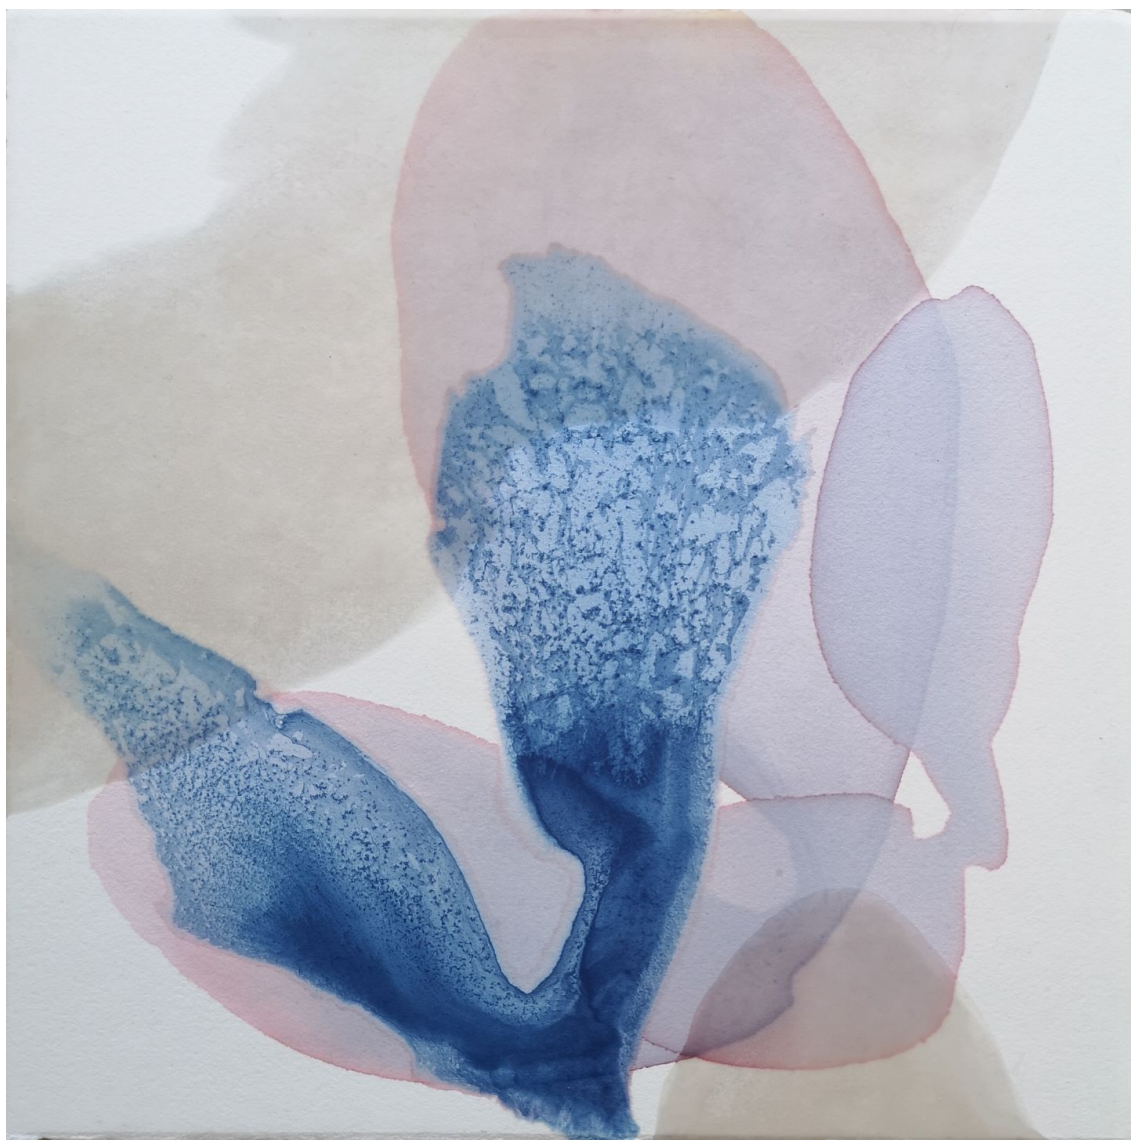

Exhibited Artworks

PATRICIA ERBELDING

Blues 16, 2021

Blues

Ink and wax on paper mounted on wood, framed

11,8 x 11,8 in (30 x 30 cm)

Frame: 14 x 14

Unique artwork

Signé

INV Nbr. erbp_320