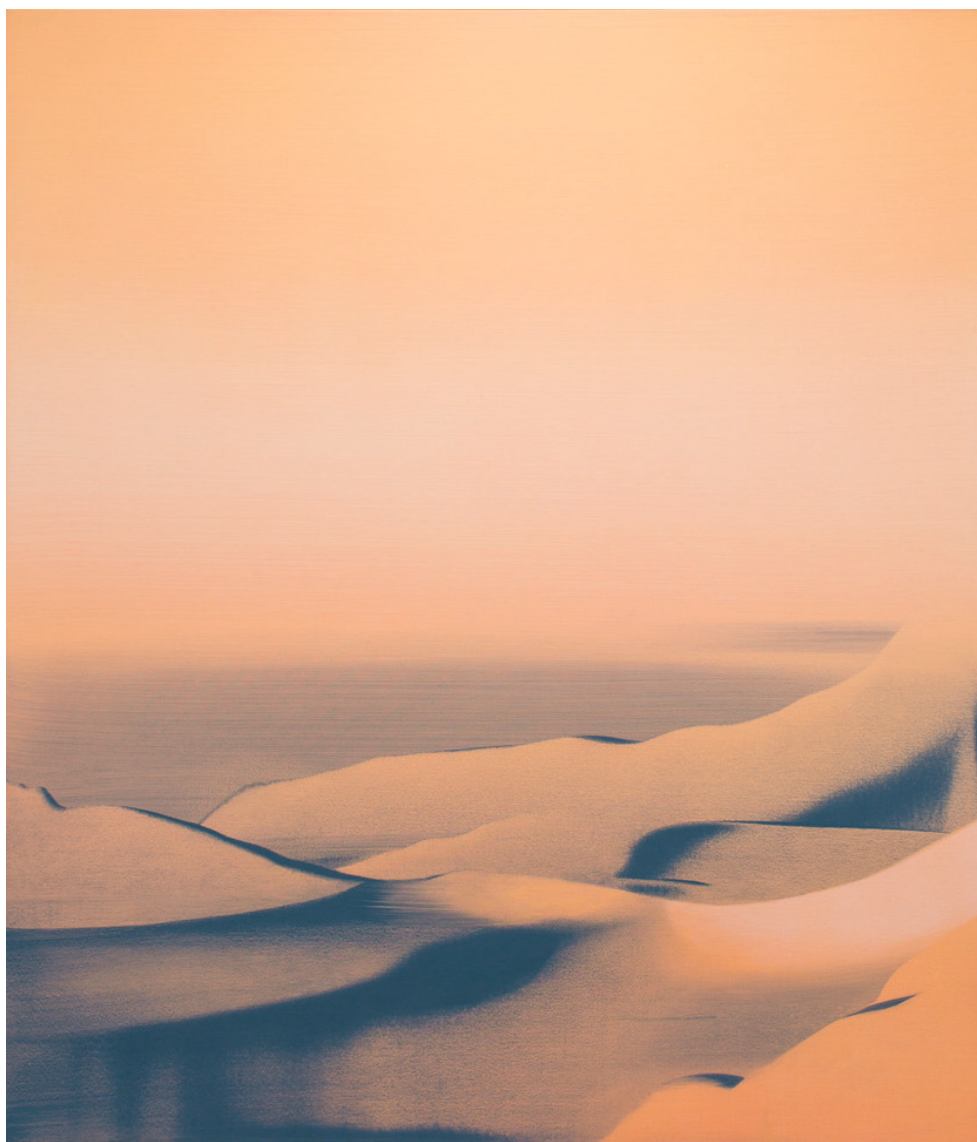

## Exhibited Artworks

**EVA ULLRICH**

*Beyond touch, 2022*

Acrylic on Canvas, multiple layers using brushes, squeegees and sponges, framed  
59 x 51 in (150 x 130 cm)

Unique artwork

Signé

INV Nbr. ullr\_013