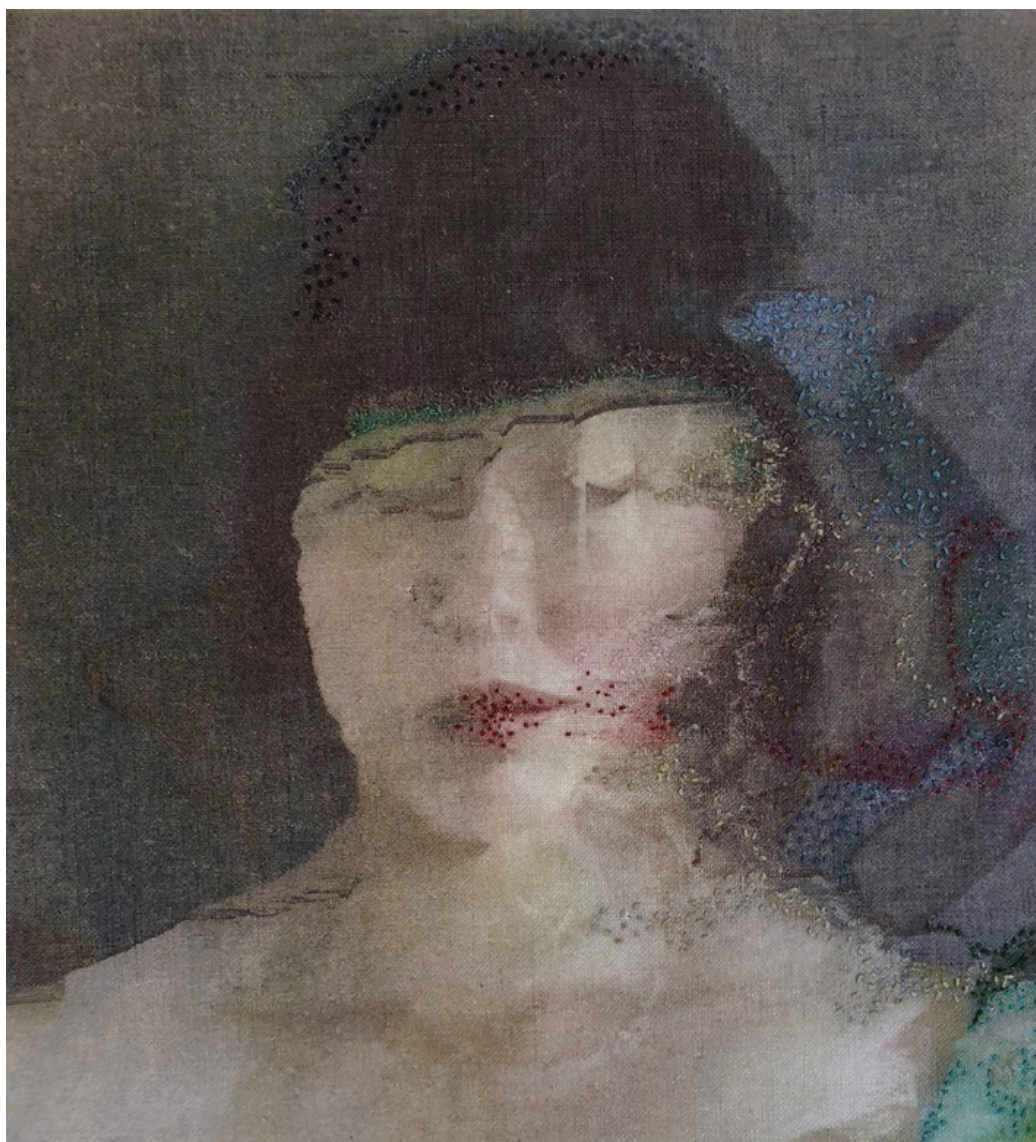

Exhibited Artworks

YANNE KINTGEN

Poésie 12

Embroidery

11 x 8 in (27 x 21 cm)

Frame: 13 x 10 in

Unique artwork

Signé

INV Nbr. Kiny_501