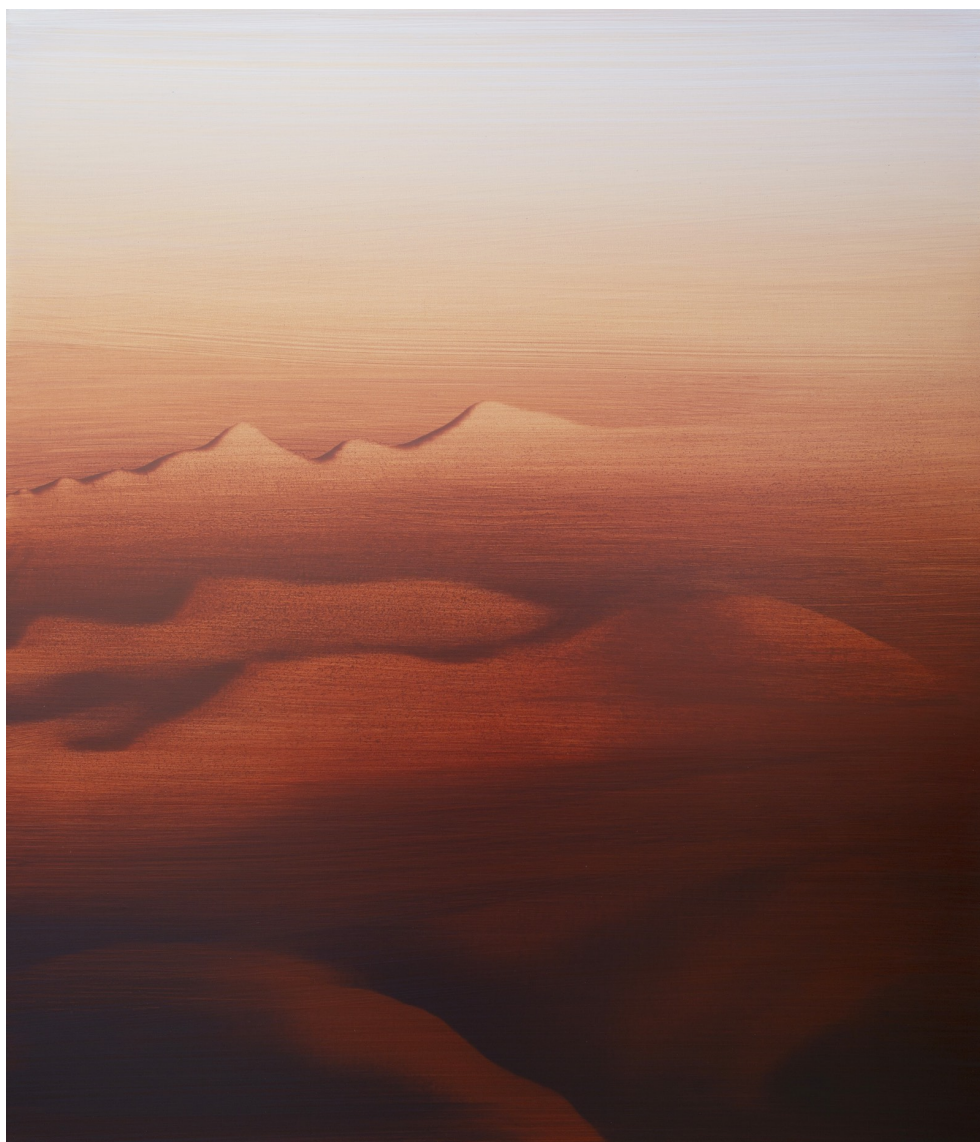

Exhibited Artworks

EVA ULLRICH

Askjer, 2019

Acrylic on Canvas, multiple layers using brushes, squeegees and sponges, framed
30 x 25 1/2 in (75 x 65 cm)

Unique artwork

Signé

INV Nbr. ullr_004