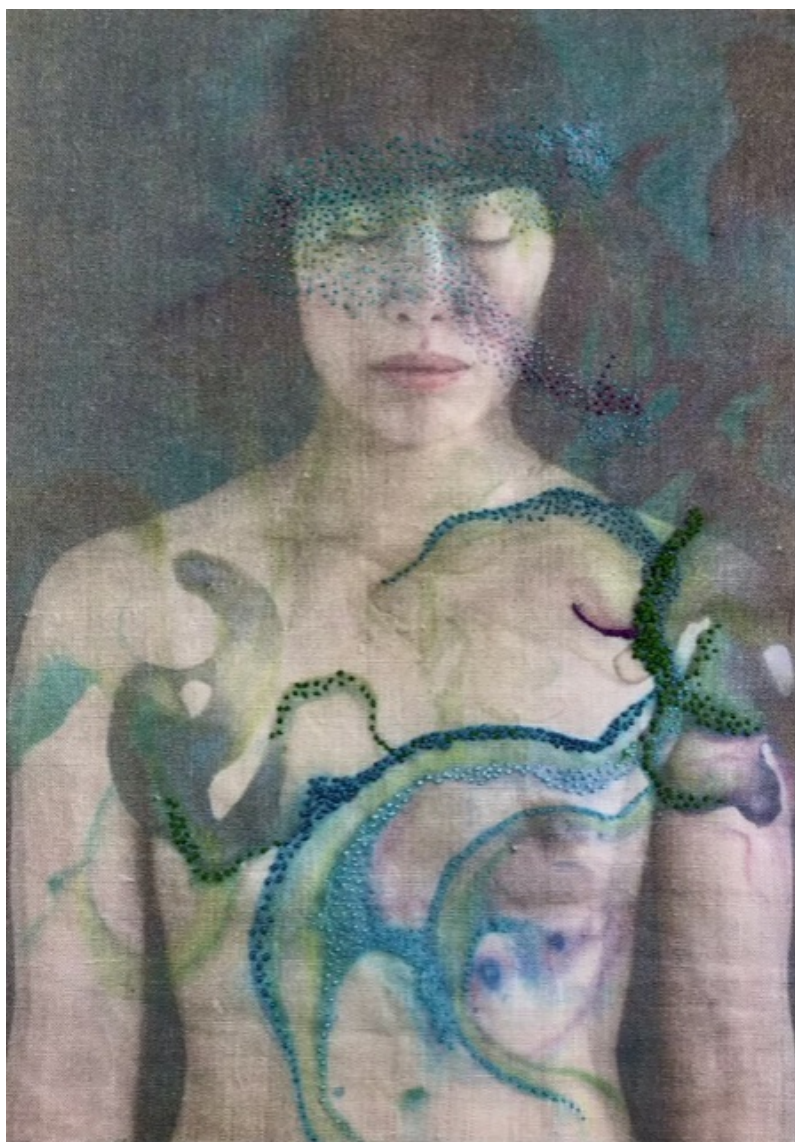

Exhibited Artworks

YANNE KINTGEN

Poésie 31, 2022

Embroidery

11.4 x 8 in (29 x 20.5 cm)

Frame: 16.5 x 12.5 in

Unique artwork

INV Nbr. Kiny_523