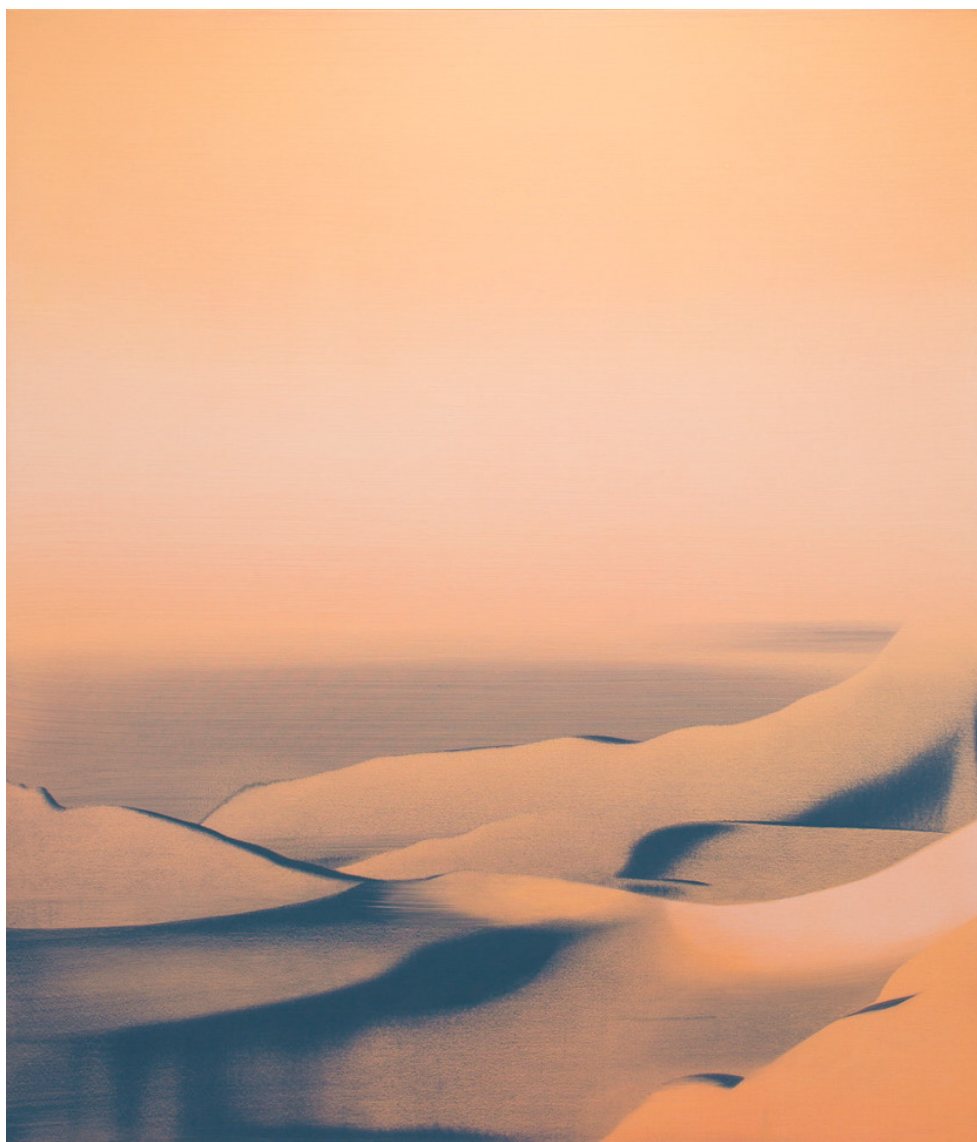

Exhibited Artworks

EVA ULLRICH

Beyond touch, 2022

Acrylic on Canvas, multiple layers using brushes, squeegees and sponges, framed
59 x 51 in (150 x 130 cm)

Unique artwork

Signé

INV Nbr. ullr_013