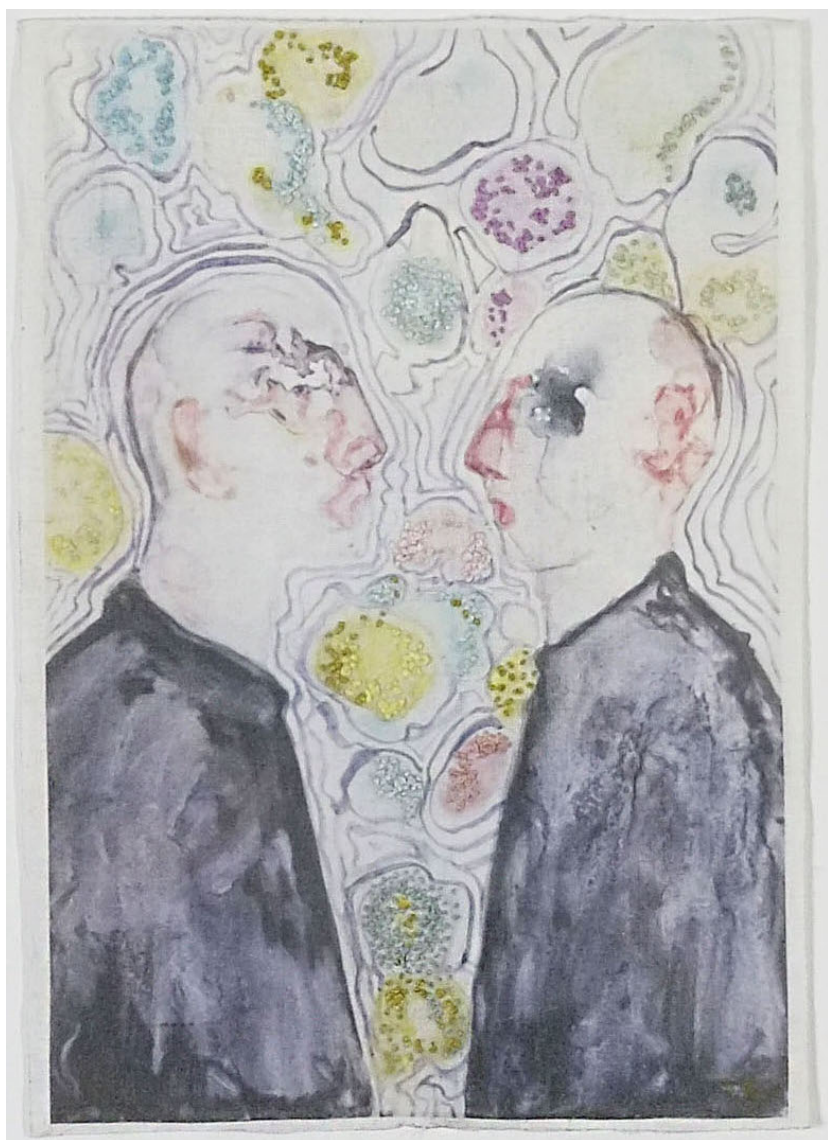

Exhibited Artworks

YANNE KINTGEN

Poésie 27, 2022

Embroidery

11.4 x 8 in (29 x 20.5 cm)

Frame: 16.5 x 12.5 in

Unique artwork

INV Nbr. Kiny_519