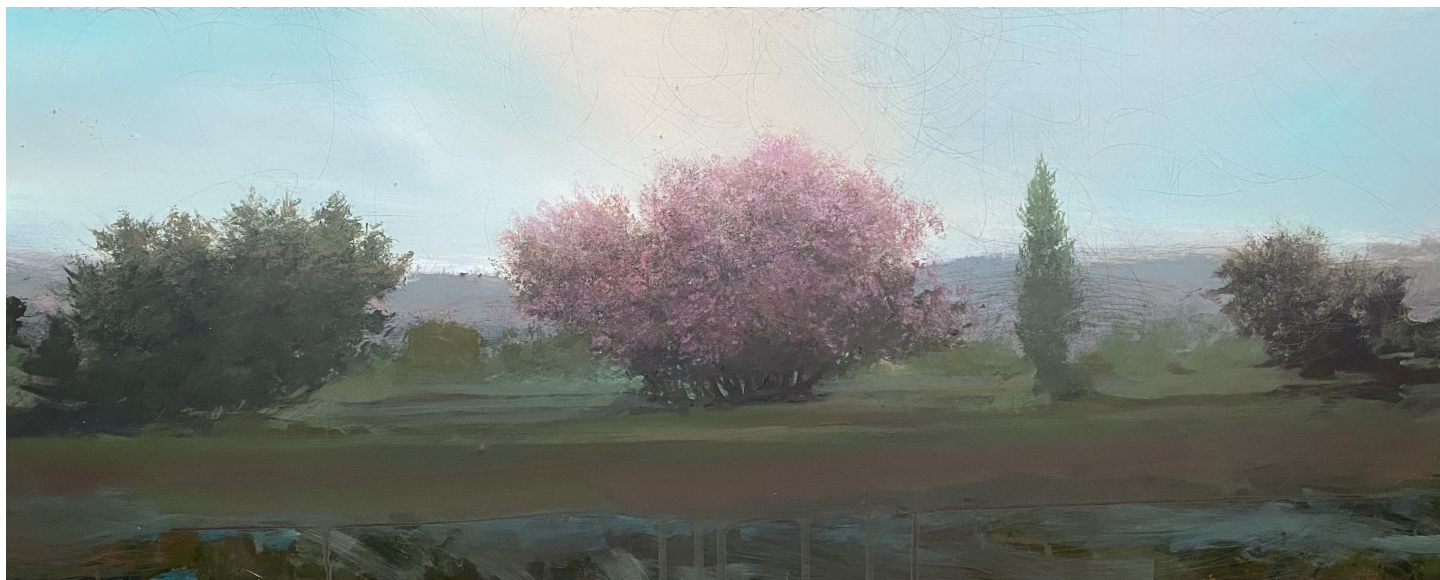

Signé

INV Nbr. Kiny_501

Exhibited Artworks

PETER HOFFER

Rose, 2021

Acrylic, oil and resin on board

16 x 40 in (41 x 102 cm)

Unique artwork