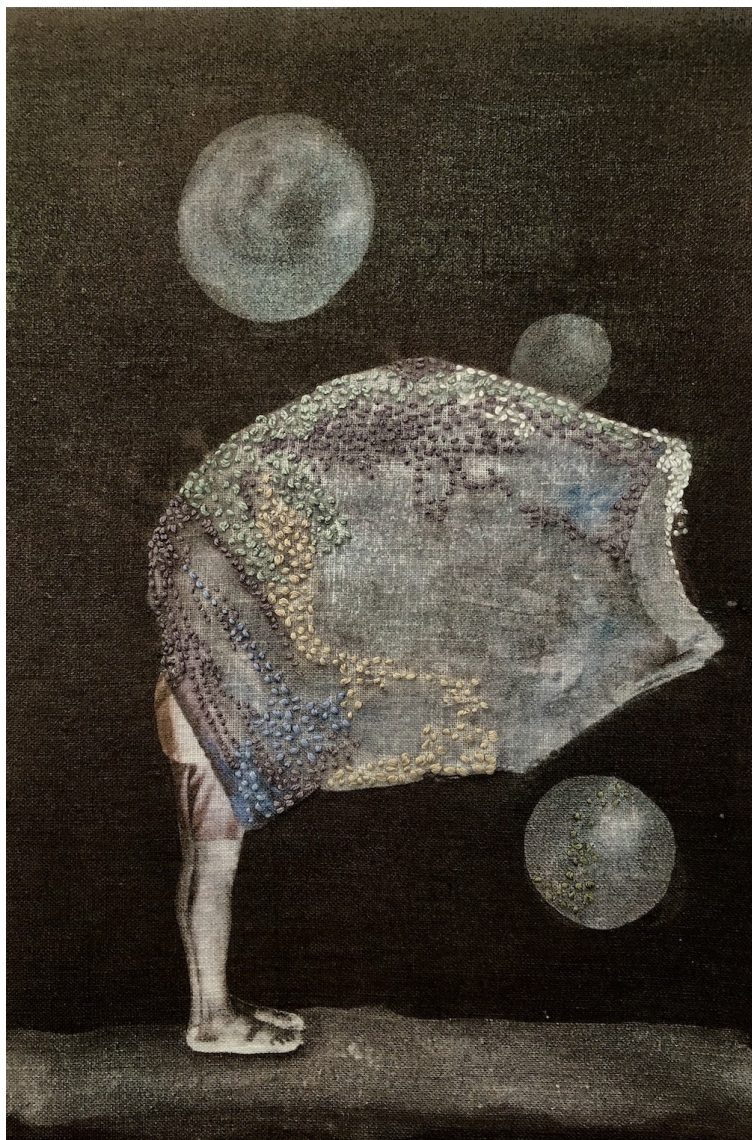

Signé

INV Nbr. ullr_010

Exhibited Artworks

PETER HOFFER

Young Manila Singer Island, 2021

Acrylic, oil and resin on board

71 x 36 in (182 x 92 cm)

Unique artwork

INV Nbr. hofp_474

Exhibited Artworks

YANNE KINTGEN

Poésie 5, 2021

Embroidery

11 x 8 in (27 x 21 cm)

Frame: 16 x 12 in

Unique artwork