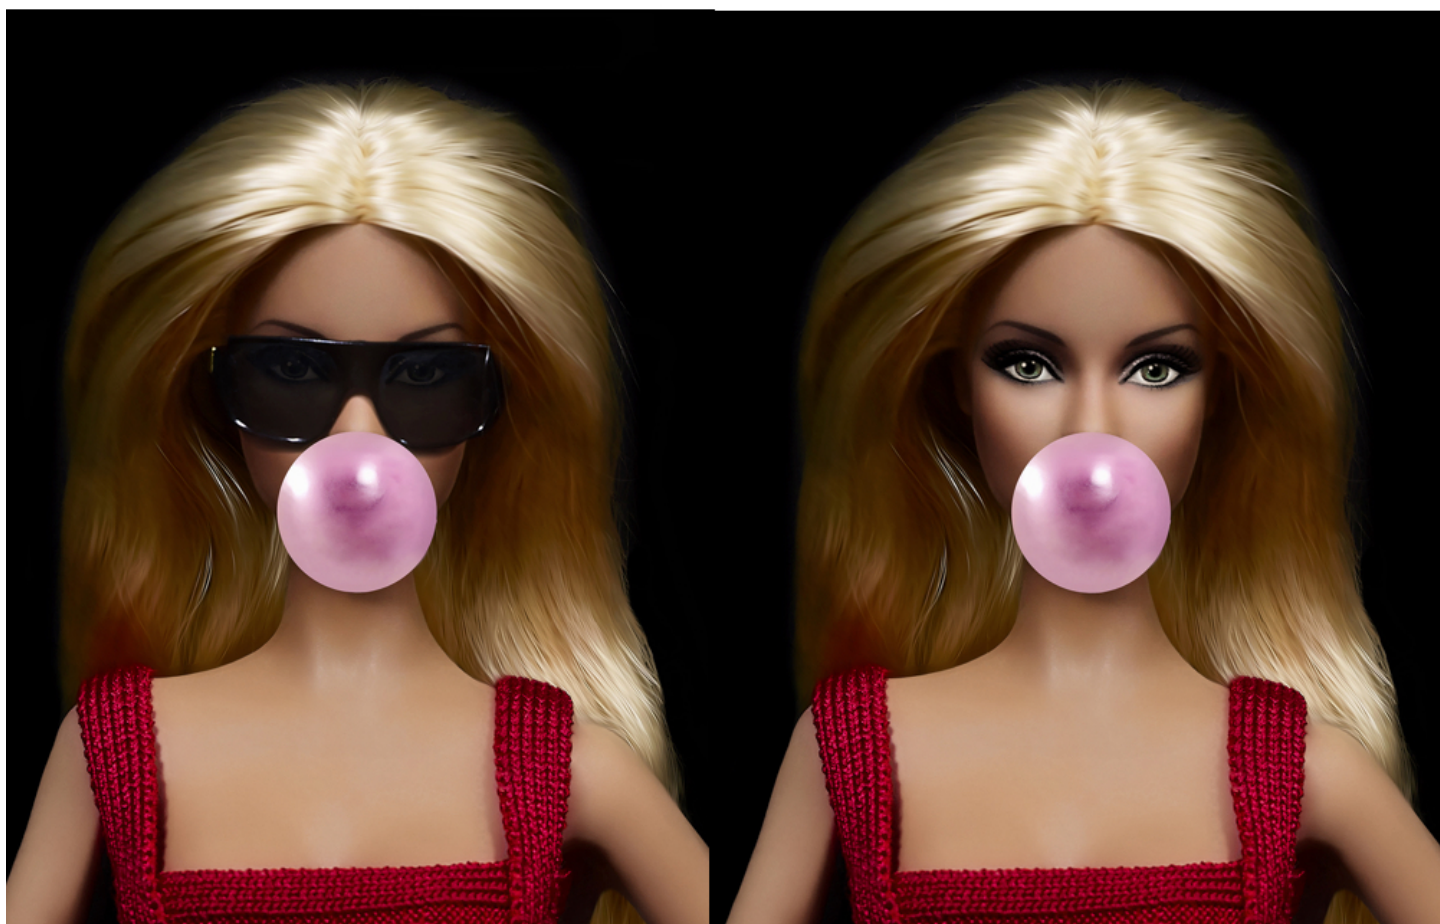

## Exhibited Artworks

## Exhibited Artworks

**NICOLAS DUBREUILLE**

*Ref 635, 2022*

Acrylic on paper

20 x 20 in (50 x 50 cm)

Frame: 24 x 24 in

Unique artwork

Signé