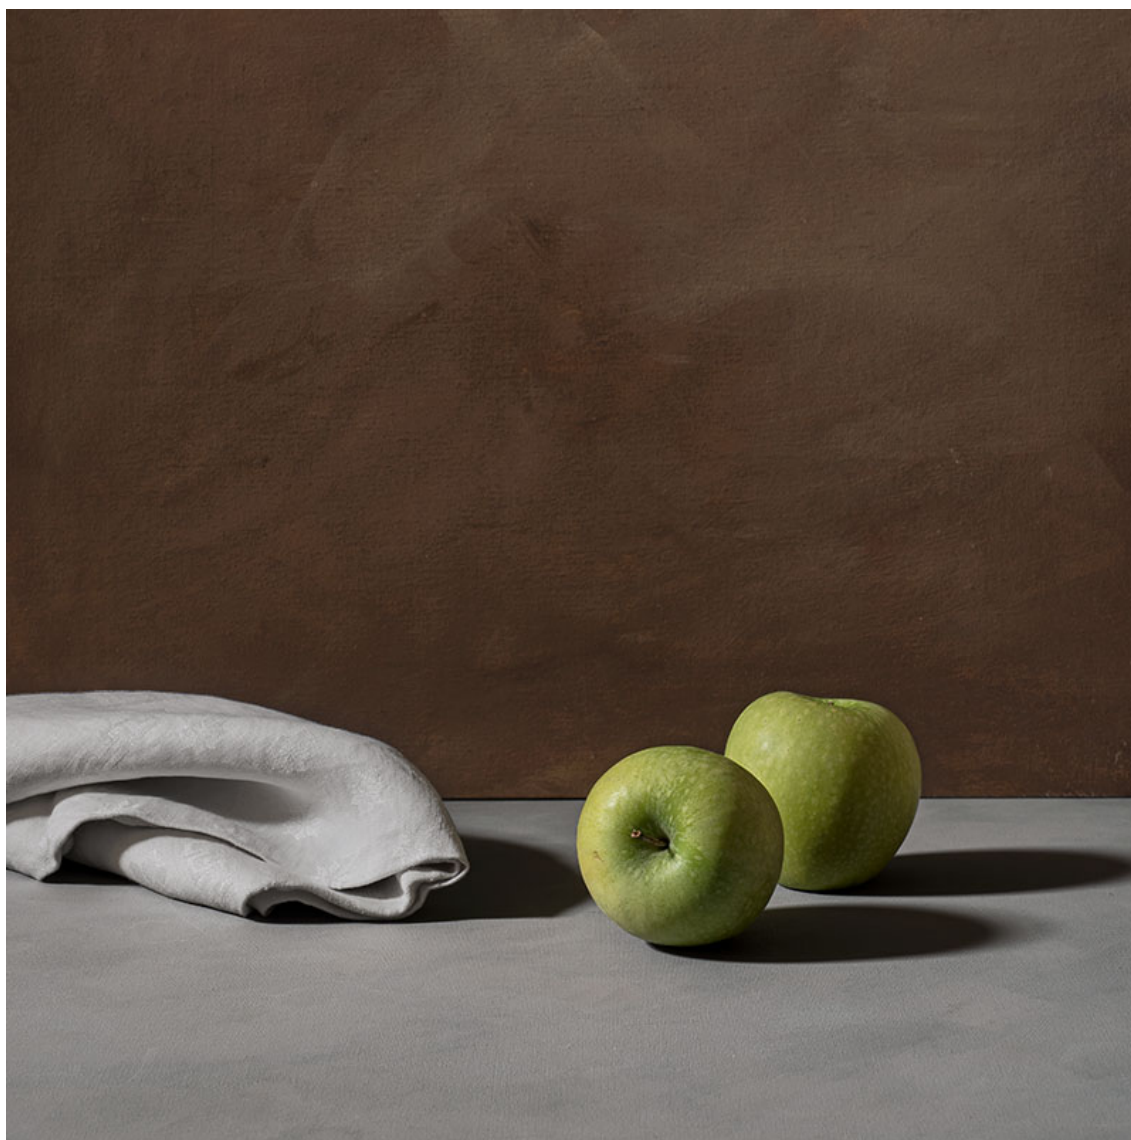

## Exhibited Artworks

**THIERRY GENAY**

*Fond bleu et poire, 2022*

Photography, pigmentary inks on Fine Art paper, laminated on Dibond, framed

31 x 31 in (80 x 80 cm)

Edition of 6 ex

Signé

INV Nbr. gent\_045

## Exhibited Artworks

**THIERRY GENAY**

*Deux pommes et linge, 2022*

Photography, pigmentary inks on Fine Art paper, laminated on Dibond, framed

31 x 31 in (80 x 80 cm)

Edition of 6 ex

Signé

INV Nbr. gent\_044