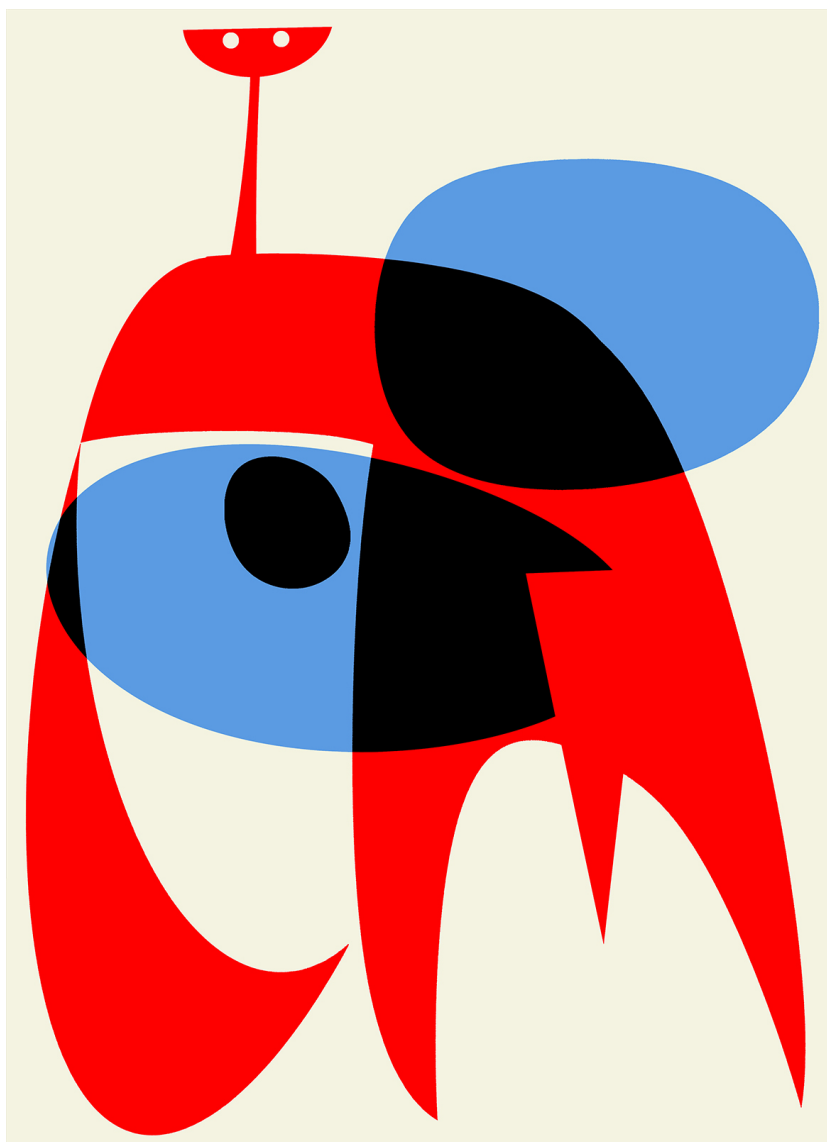

Exhibited Artworks

MARCEL CEUPPENS

Composition 18/5, 2015

Archival Pigment Print, framed

30 x 22 in (76 x 55 cm)

Frame: 35 x 28 in

Edition of 15 ex

Signé et numéroté

INV Nbr. ceum_011A