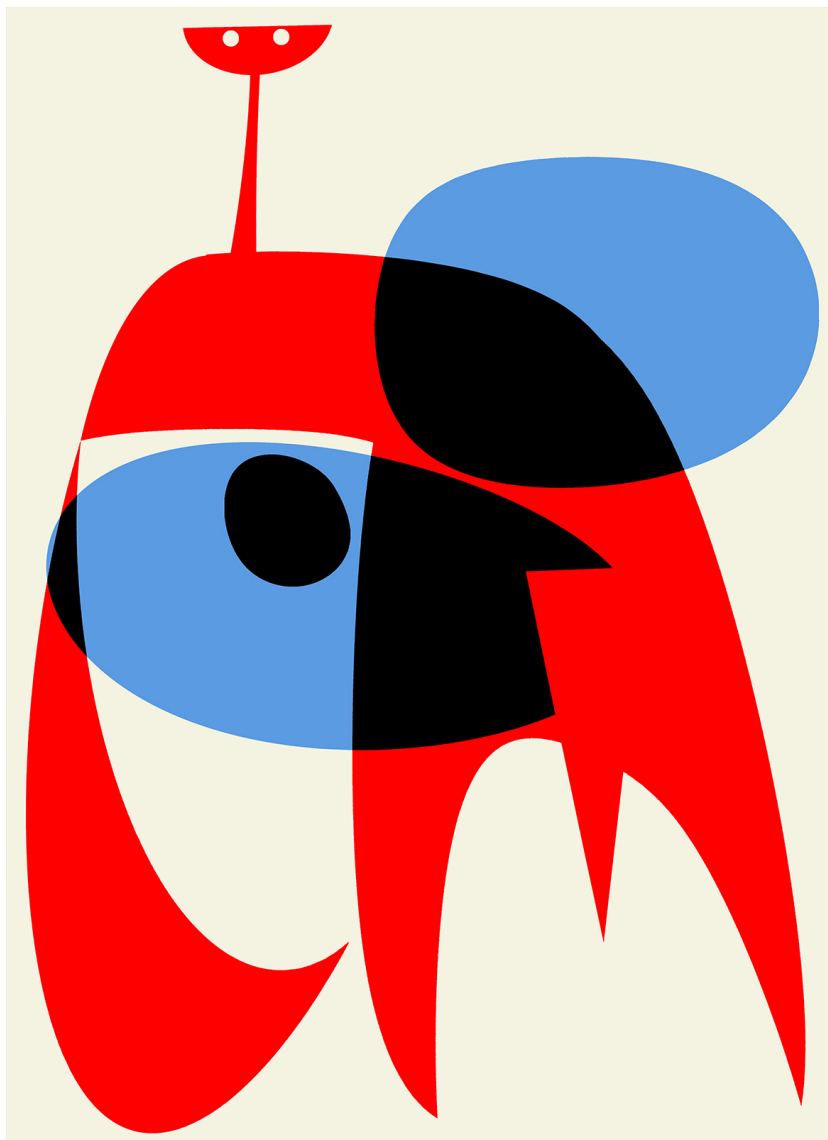

Exhibited Artworks

MARCEL CEUPPENS

Composition 18/5, 2015

Archival Pigment Print, framed

30 x 22 in (76 x 55 cm)

Frame: 35 x 28 in

Edition of 15 ex

Signé et numéroté

INV Nbr. ceum_011A