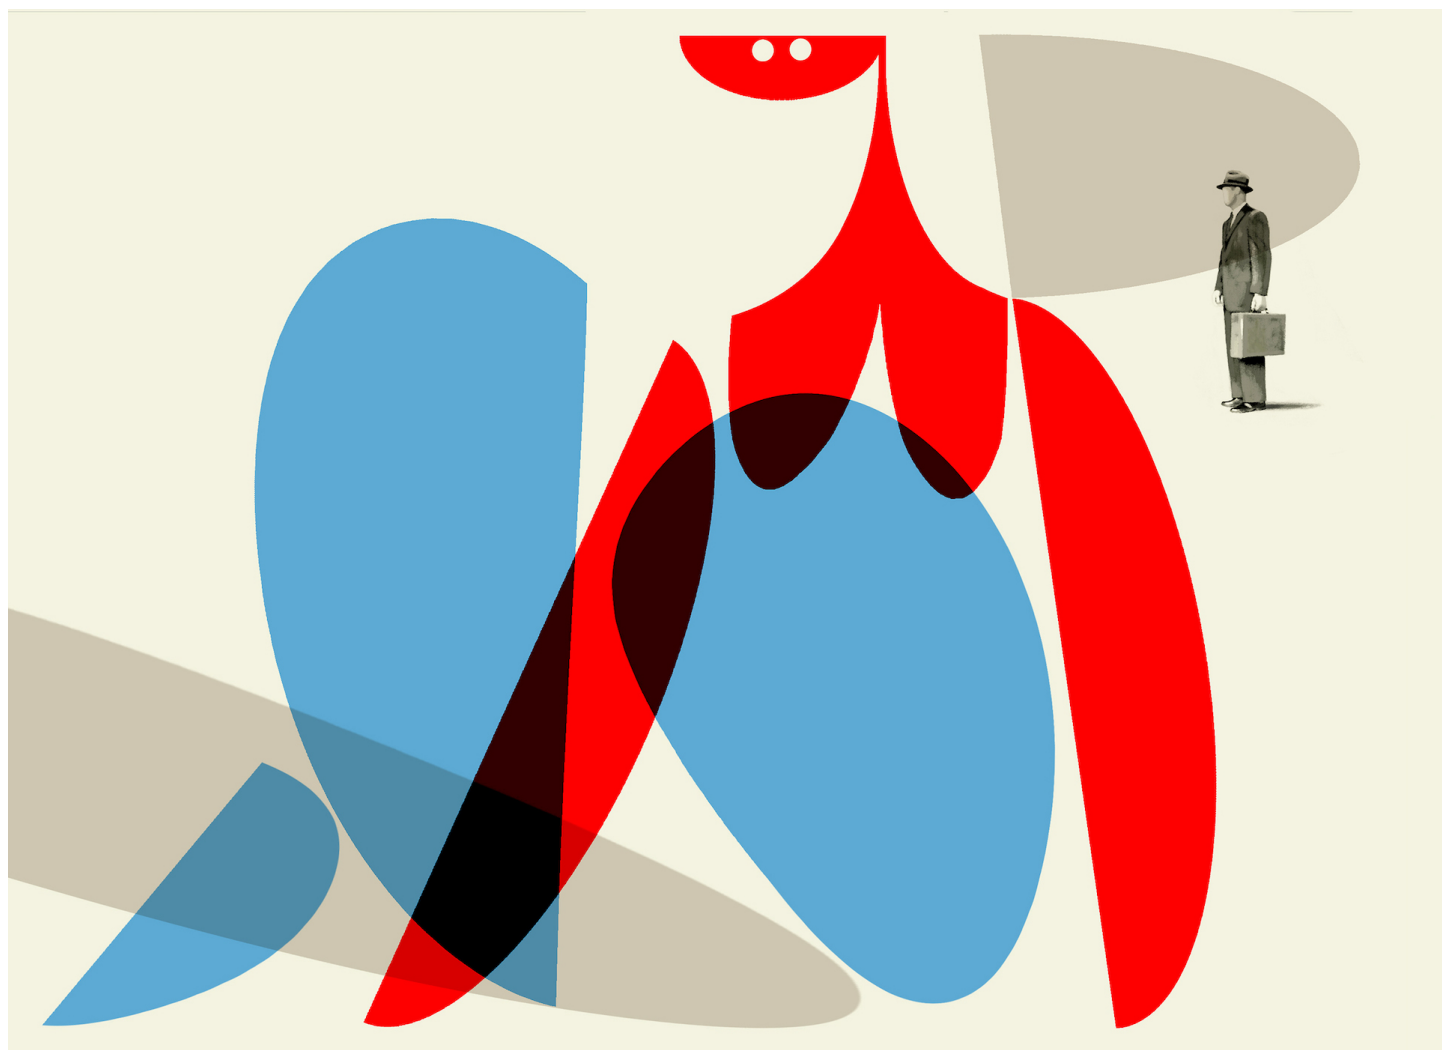

## Exhibited Artworks

**MARCEL CEUPPENS**

*Man with Model*, 2014

Archival pigment print, framed

30 x 22 in (76 x 55 cm)

Frame: 35 x 28 in

Edition of 15 ex

Signé et numéroté