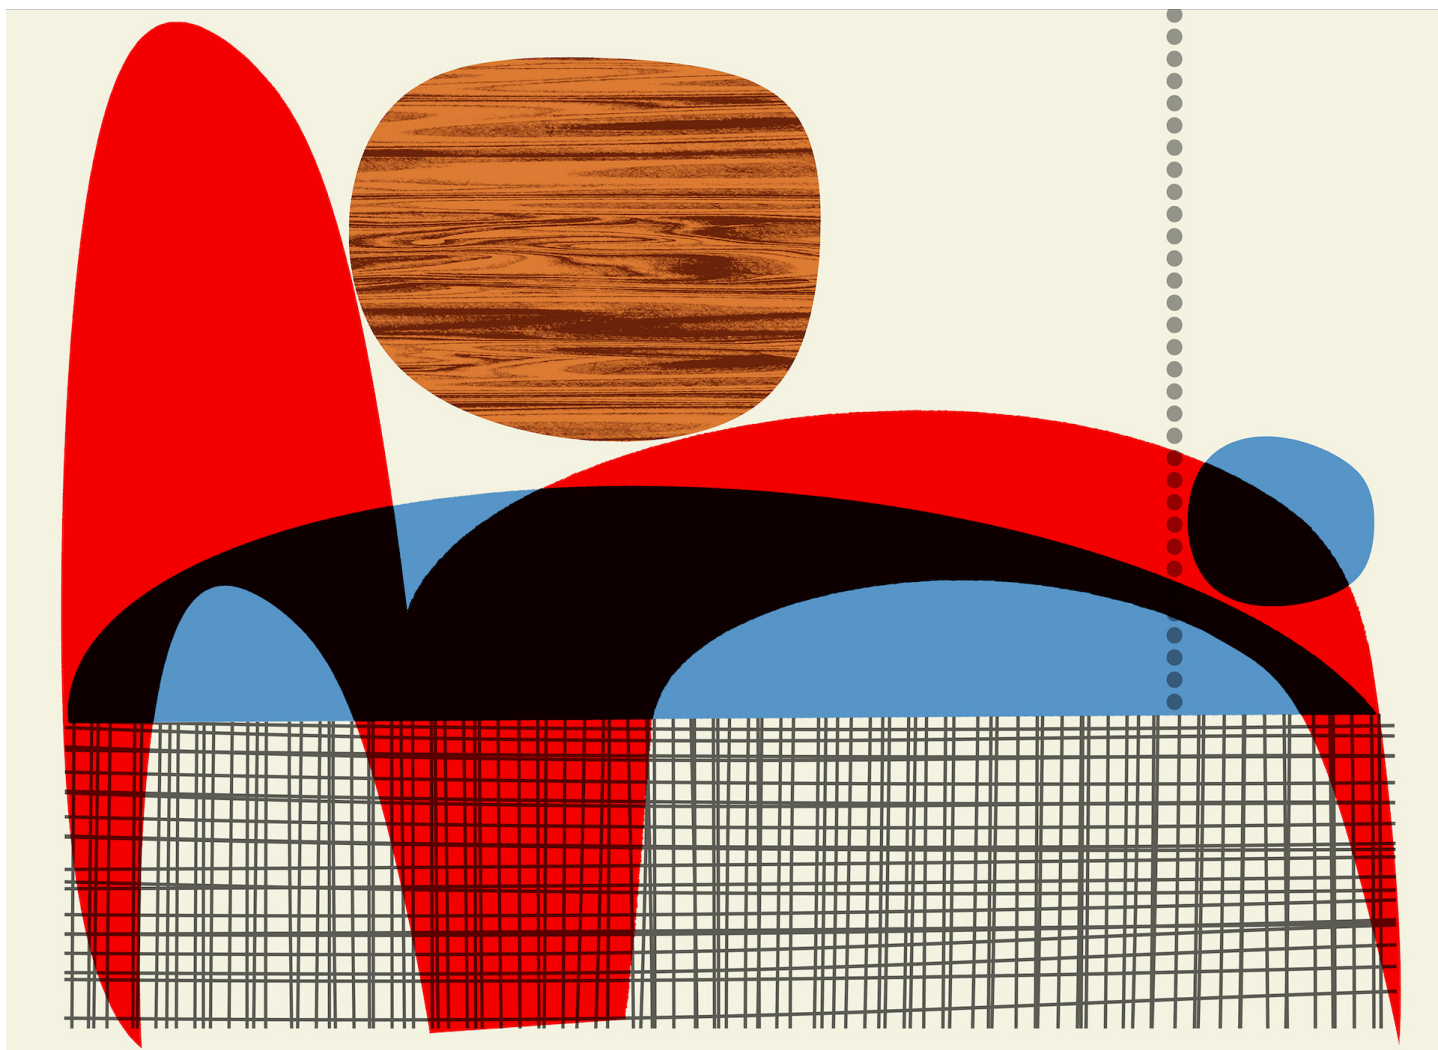

Archival pigment print, framed

30 x 22 in (76 x 55 cm)

Frame: 35 x 28 in

Edition of 15 ex

Signé et numéroté

INV Nbr. ceum_003A

Exhibited Artworks

MARCEL CEUPPENS