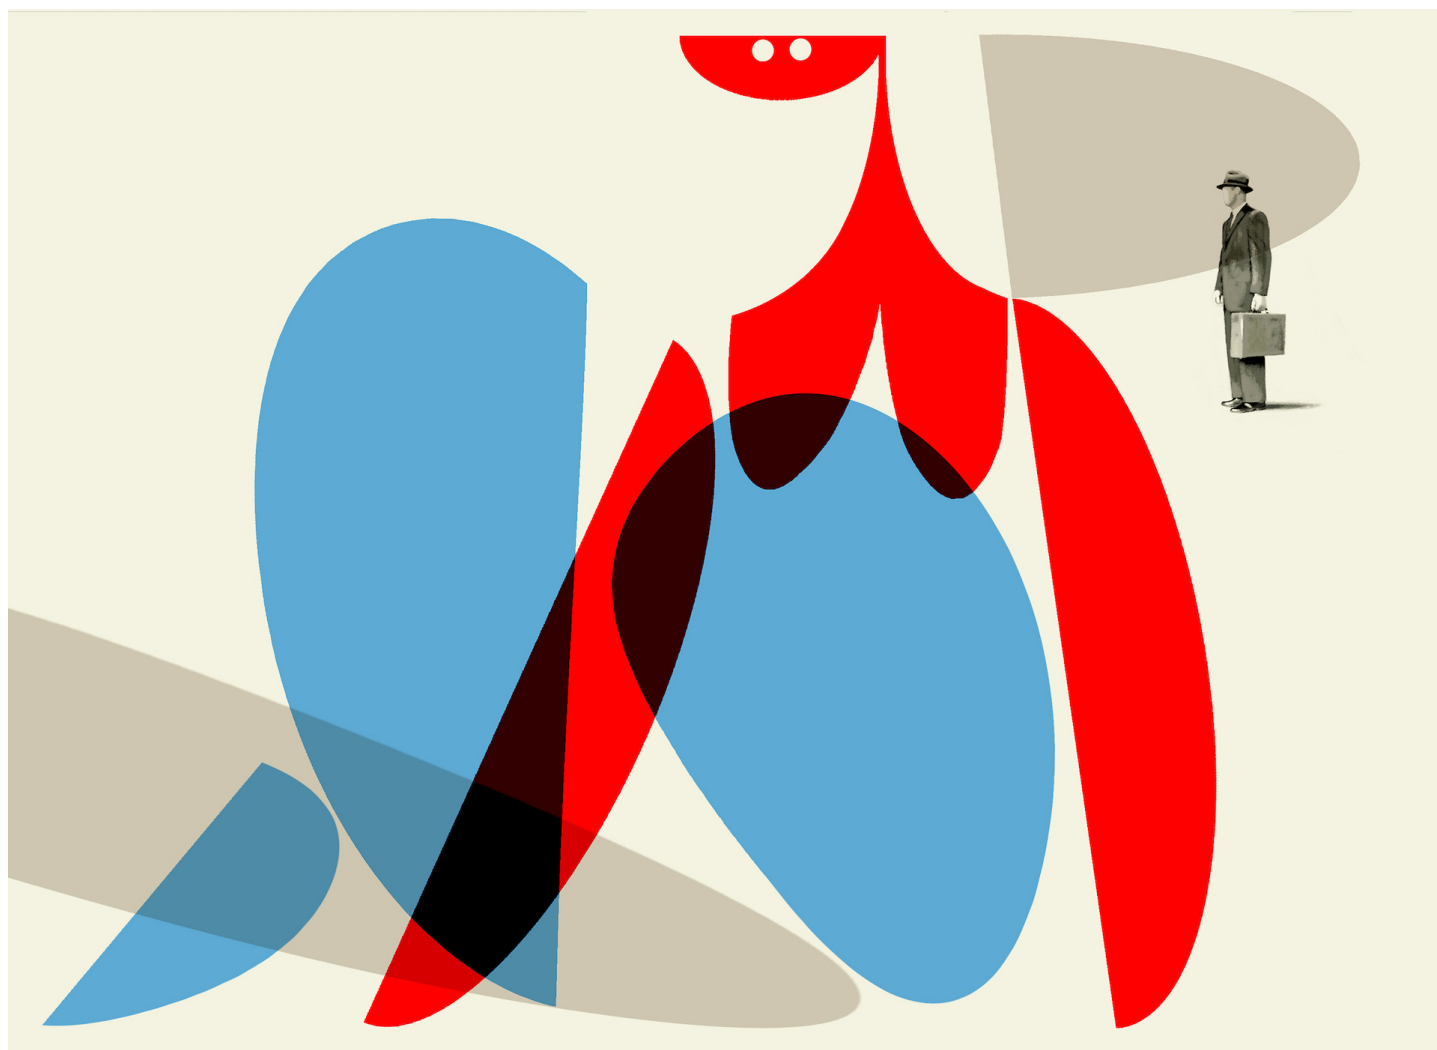

Exhibited Artworks

MARCEL CEUPPENS

Man with Model, 2014

Archival pigment print, framed

30 x 22 in (76 x 55 cm)

Frame: 35 x 28 in

Edition of 15 ex

Signé et numéroté

INV Nbr. ceum_003A