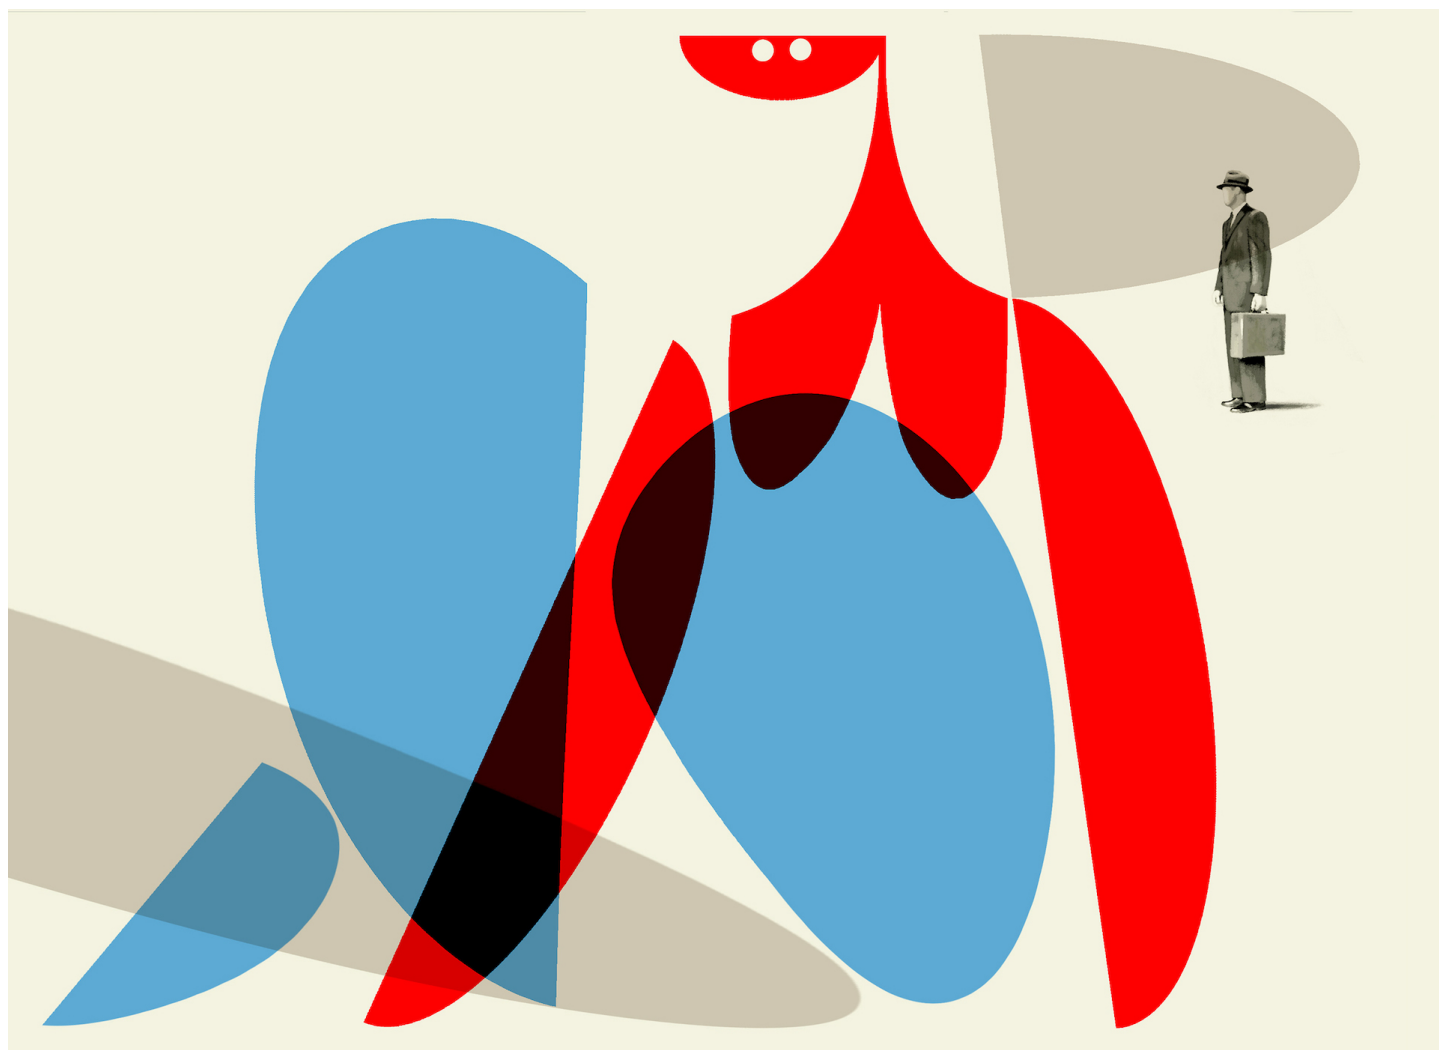

Exhibited Artworks

MARCEL CEUPPENS

Man with Model, 2014

Archival pigment print, framed

30 x 22 in (76 x 55 cm)

Frame: 35 x 28 in

Edition of 15 ex

Signé et numéroté

INV Nbr. ceum_003A