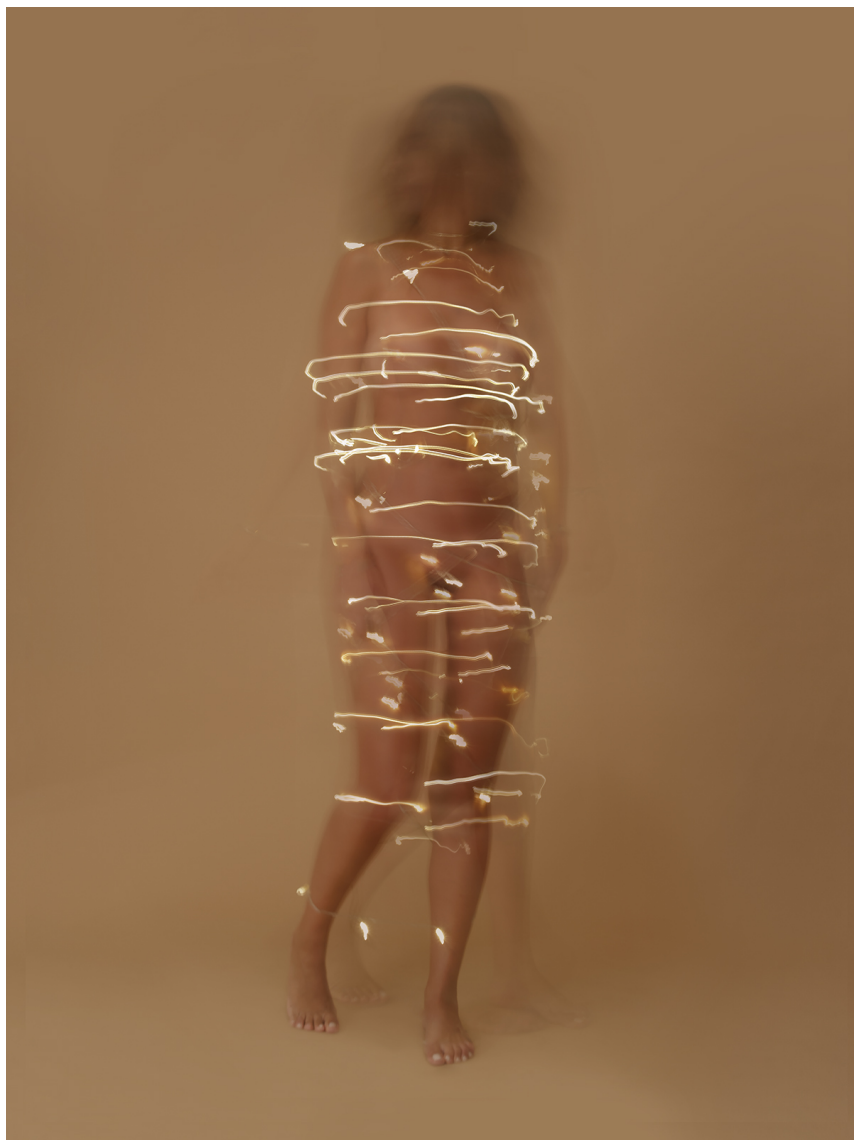

ANA D. & NOORA K.

Moveo Lucidum, 2022

Lenticular print, framed
47 x 35 in (120 x 90 cm)

Frame: 48 x 36 in

Edition of 8 ex + 2 EA

Signé et numéroté

INV Nbr. anad_003B

Exhibited Artworks