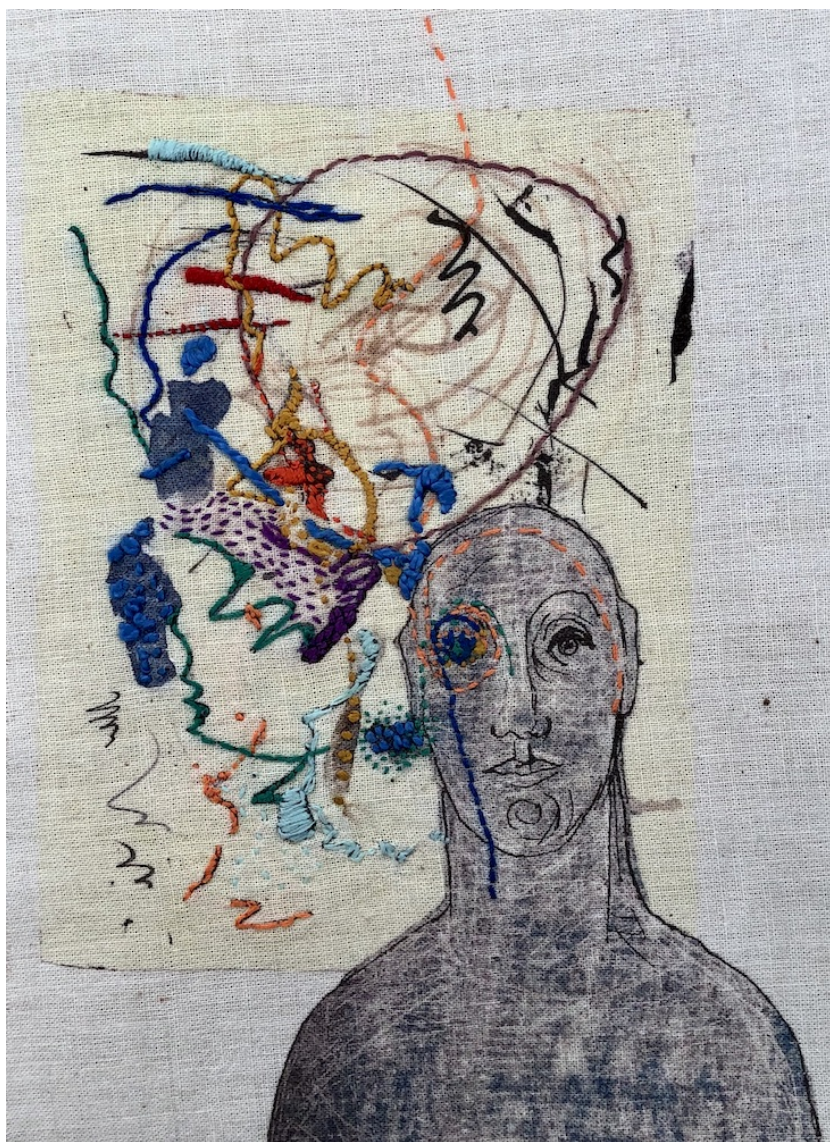

Exhibited Artworks

YANNE KINTGEN

Poésie 19, 2021

Embroidery

7 x 5 n (17 x 12 cm)

Frame: 10 x 8 in

Unique artwork

INV Nbr. Kiny_508