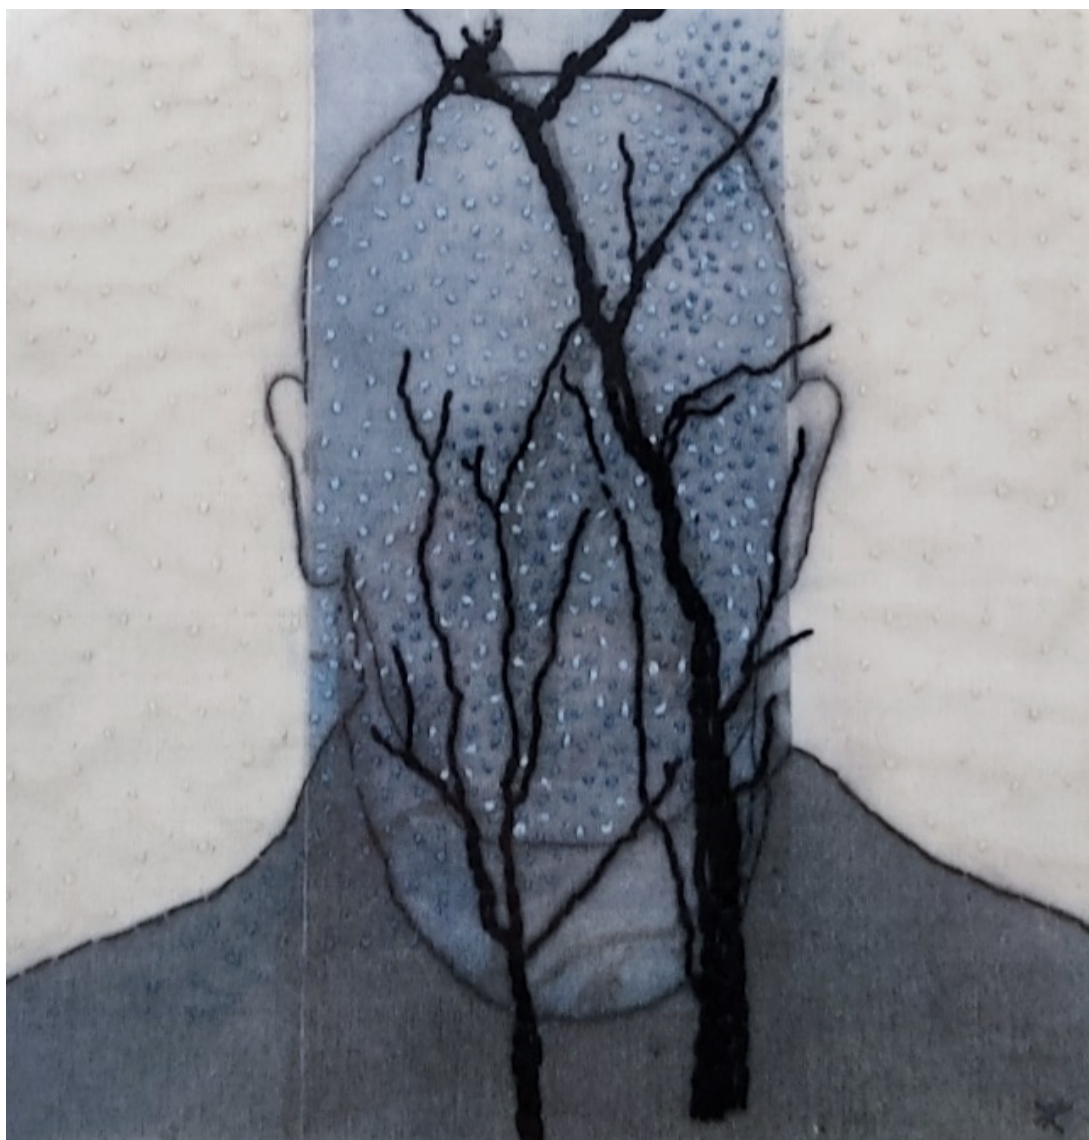

Exhibited Artworks

YANNE KINTGEN

Poésie 34, 2022

Embroidery

8 x 11,6 in (20 x 29.5 cm)

Frame: 12.5 x 16.5 in

Unique artwork

INV Nbr. Kiny_526