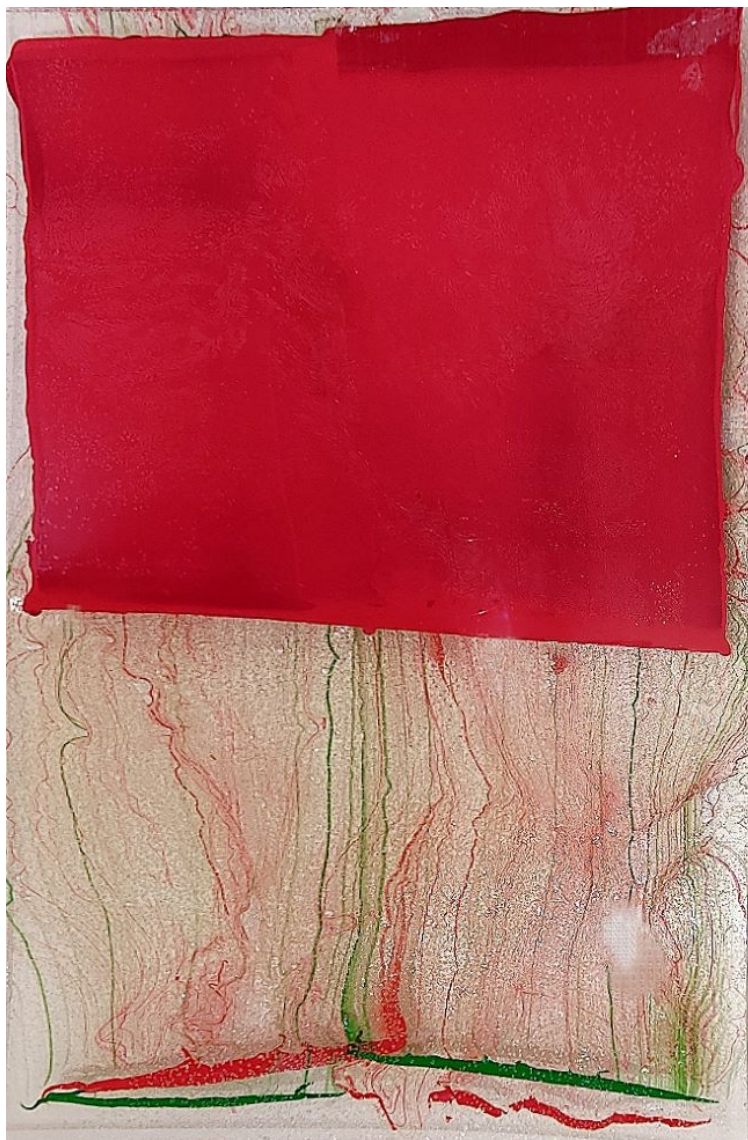

Exhibited Artworks

PARK BYUNG-HOON

Transparence Rouge 2, 2022

Acrylic on acrylic plate
23,6 x 16 in (60 x 40 cm)

Unique artwork

Signé

INV Nbr. byup_098