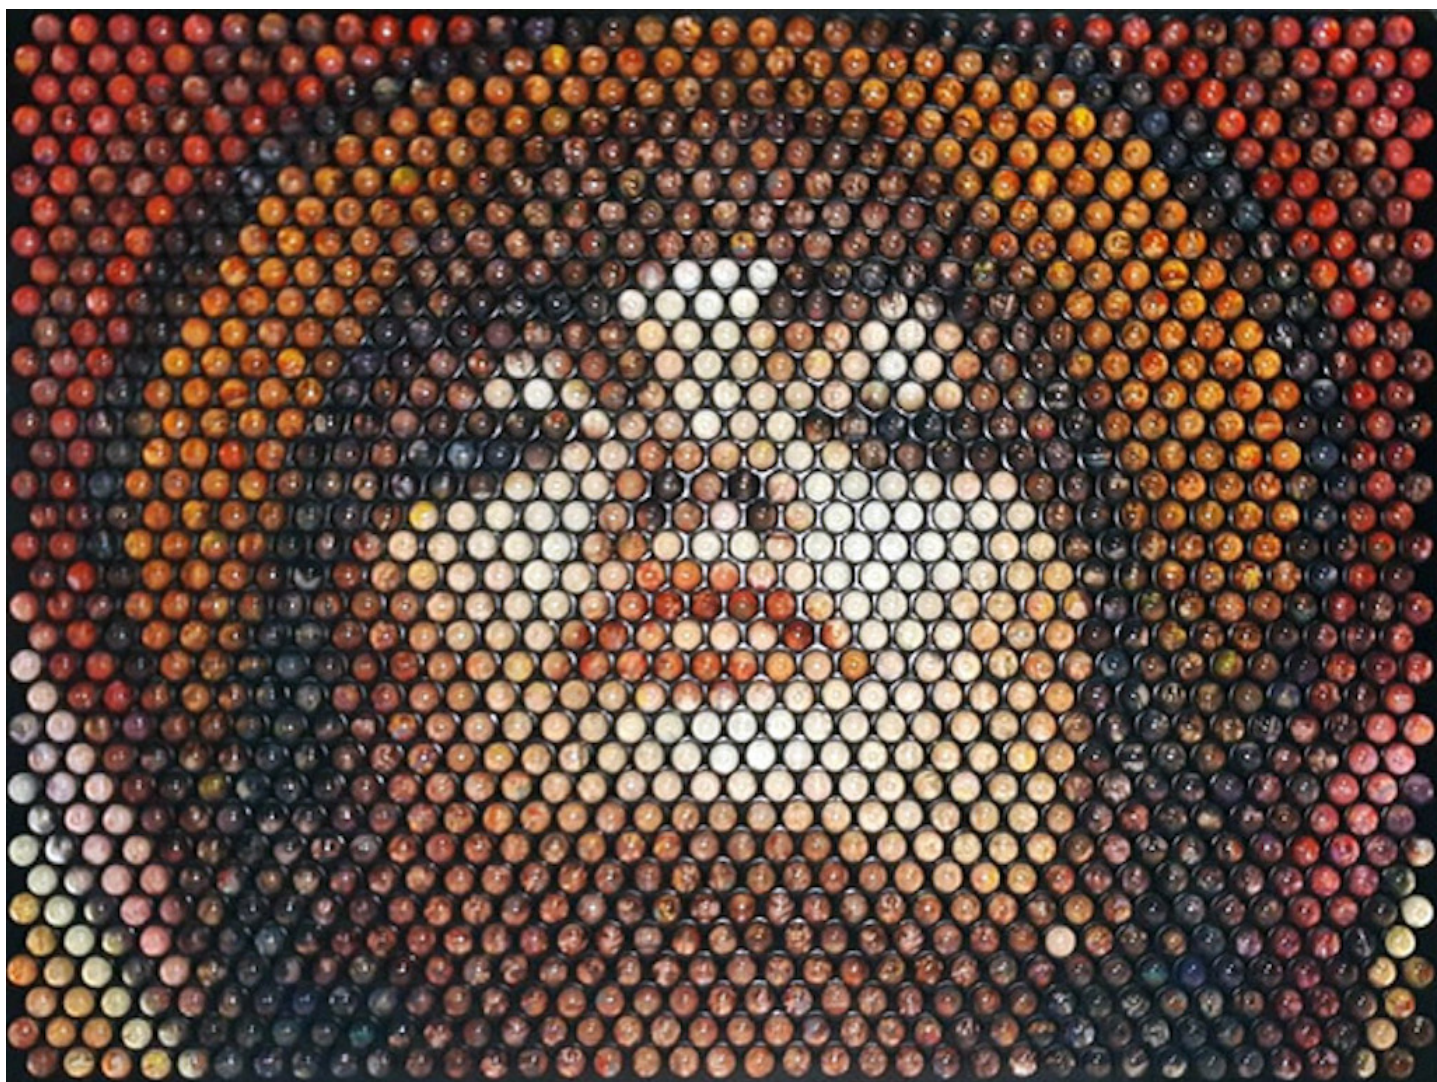

PARK BYUNG-HOON
Transparence 164342-1, 2019
Acrylic on acrylic plate
24 x 16 in (60 x 40 cm)
Unique artwork
INV Nbr. byup_069

Exhibited Artworks

NEMO JANTZEN

Gotta B Funky, 2019

Mixed media

42 x 57 in (106,5 x 143,75 cm)

Unique artwork

Signé

INV Nbr. janm_131