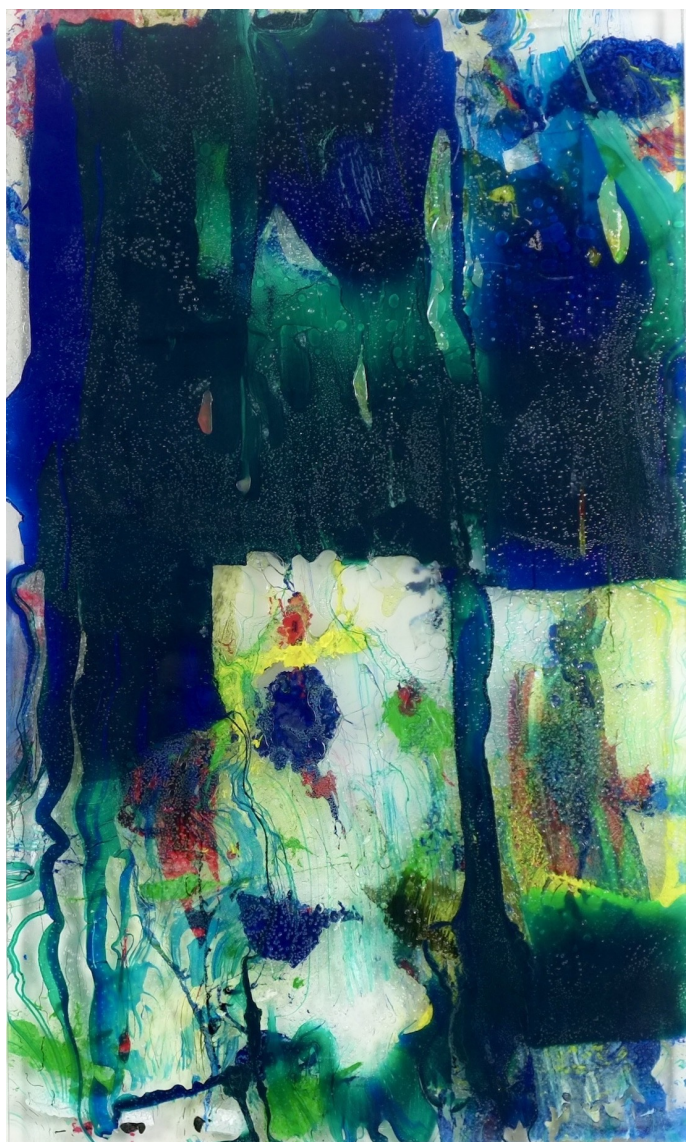

## Exhibited Artworks

**RUSSELL WEST**

*Neighbourhood XIII*, 2019

Oil on wire on board

20 x 26 in (50 x 67 cm)

Frame: 26 x 30 in

Unique artwork

Signé