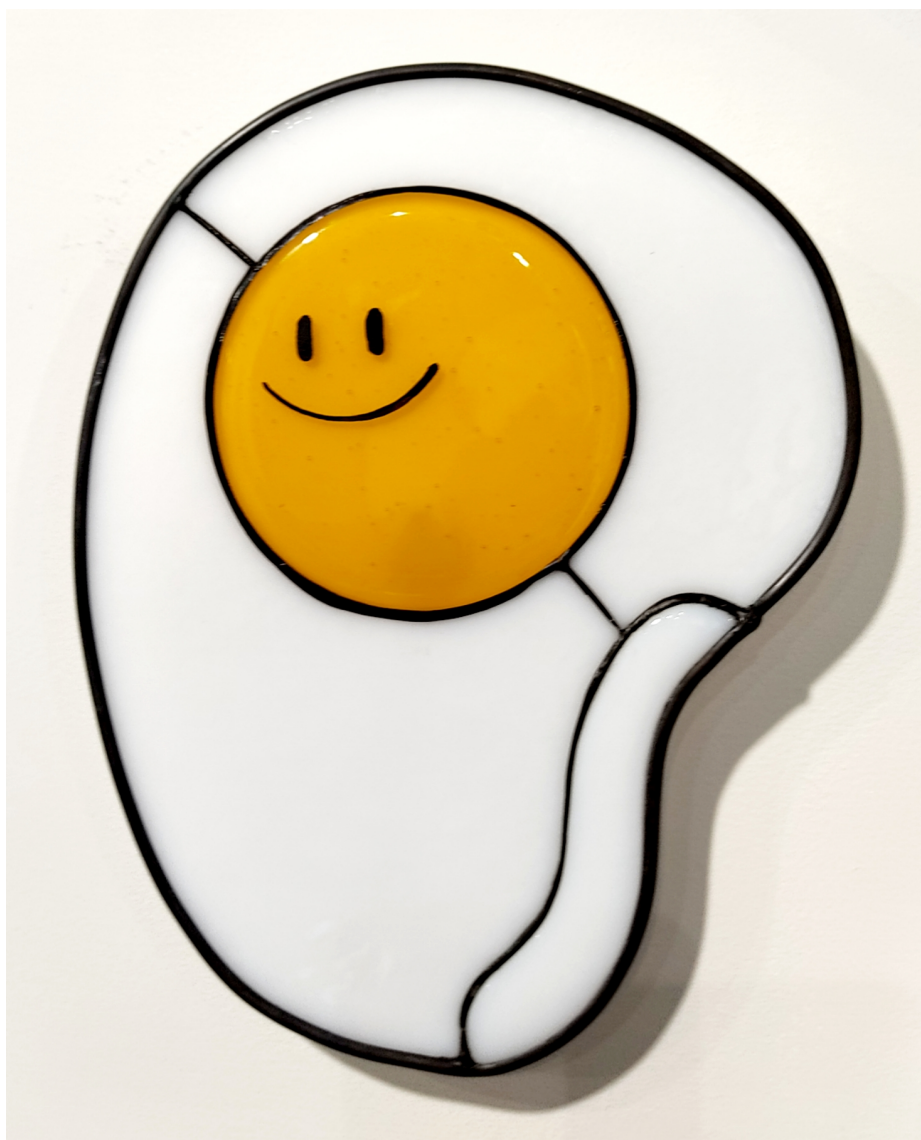

## Exhibited Artworks

**ANA D. & NOORA K.**

*Not clear at all*, 2019

Lenticular print, framed  
47 x 35 in (120 x 90 cm)

Frame: 48 x 36 in

Edition of 8 ex + 2 EA

Signé et numéroté

INV Nbr. anad\_009B

## Exhibited Artworks

**NADEJDA PASTOUKHOVA**

*Les pommes d'or*, 2020

Encaustic on canvas  
31 x 31 in (80 x 80 cm)

Frame: 33 x 33 in

Unique artwork

Signé

INV Nbr. pasn\_124

## Exhibited Artworks

**ARJAN BOEVE**

*Sunny Side Up 7, 2020*

Kiln shaped glass, Tiffany, stained glass

9,4 x 7,4 x 1 in (24 x 19 cm x 3 cm)

Unique artwork

Signé

INV Nbr. boea\_014

## Exhibited Artworks

**EVA ULLRICH**

*Obscura*, 2022

Acrylic on Canvas, multiple layers using brushes, squeegees and sponges, framed  
29 x 25 in (75 x 65 cm)

Unique artwork

Signé

INV Nbr. ullr\_018