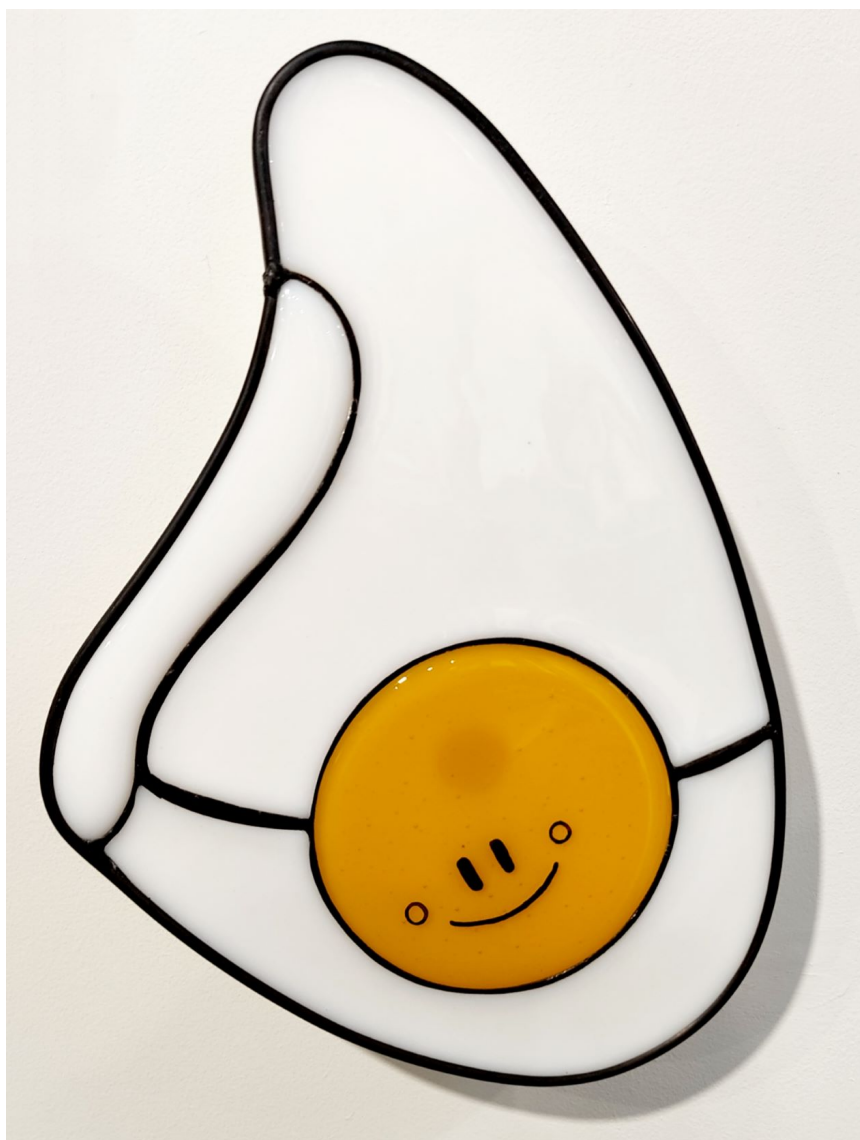

## Exhibited Artworks

### **DIMITRI BOURRIAU**

*Chiesa Calabrone*, 2018

Print mounted on aluminium with plexiglas

31 x 47 in (80 x 120 cm)

Edition of 15 ex

Signé et numéroté

INV Nbr. burr\_22

## Exhibited Artworks

**ARJAN BOEVE**

*Sunny Side Up 5*, 2020

Kiln shaped glass, Tiffany, stained glass

12 x 8 x 1,7 in (31 x 21 cm x 4,5 cm)

Unique artwork

Signé

INV Nbr. boea\_012