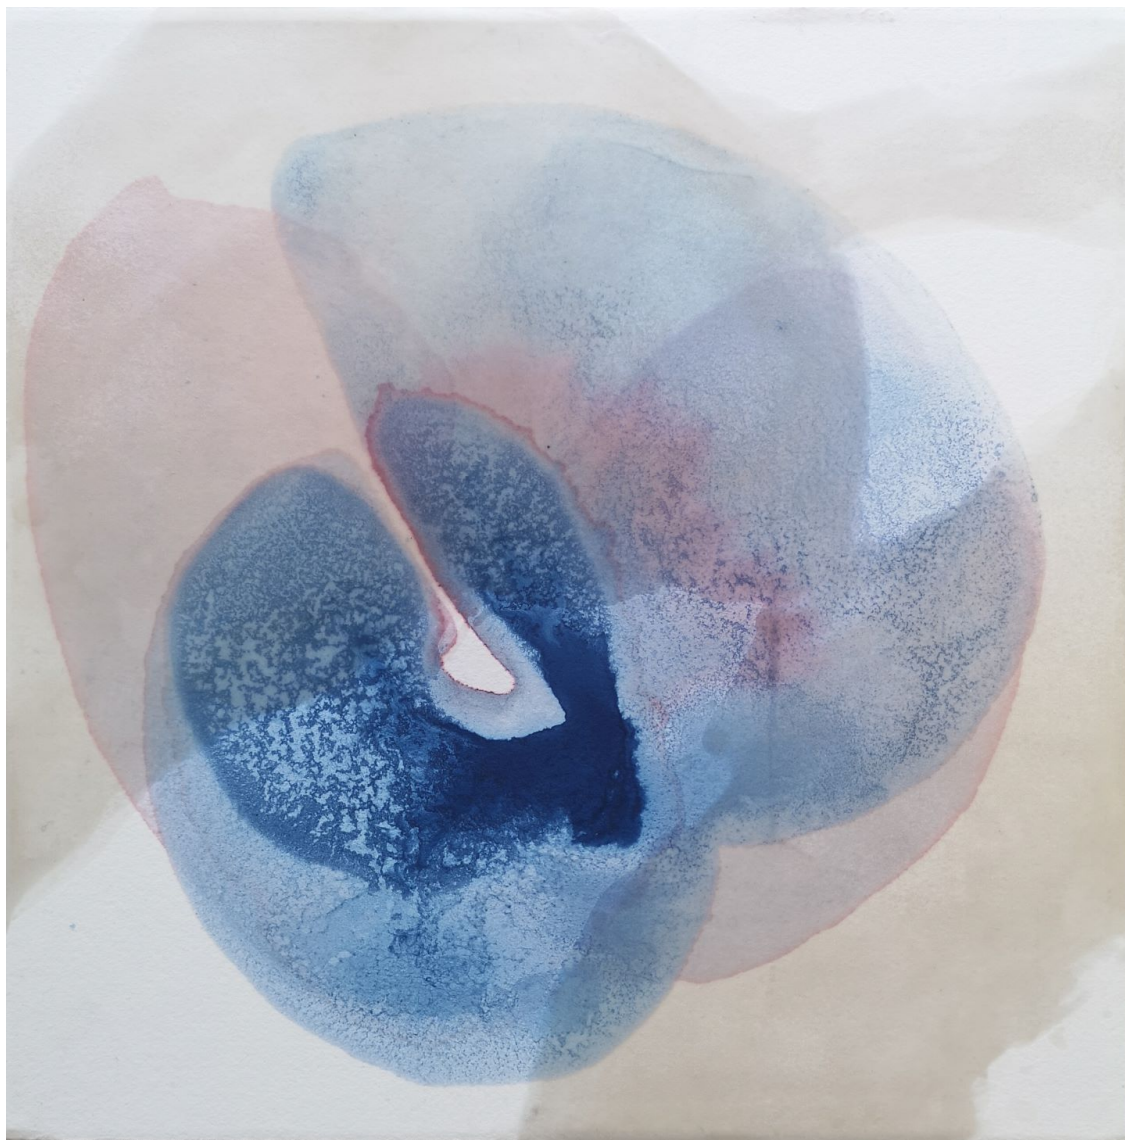

Exhibited Artworks

PATRICIA ERBELDING

Blues 17, 2021

Blues

Ink and wax on paper mounted on wood, framed

11,8 x 11,8 in (30 x 30 cm)

Frame: 14 x 14

Unique artwork

Signé

INV Nbr. erbp_321