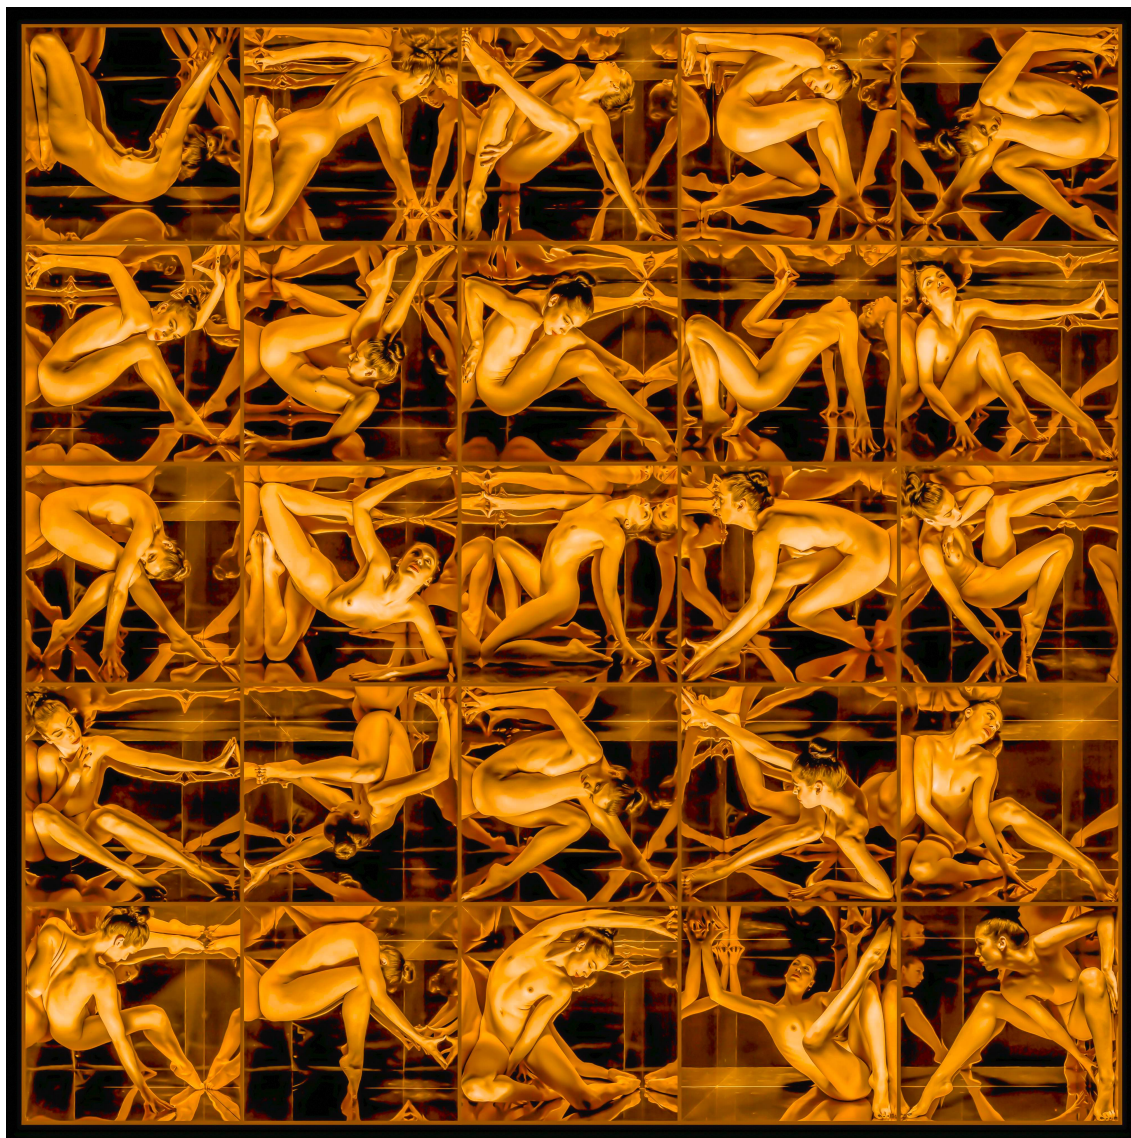

Exhibited Artworks

JEFF ROBB

Golden Mirror

3D Lenticular print, wooden frame

39 x 39 in (100 cm x 100 cm)

Frame: 41 in x 41 in

Edition of 9 ex

Signé

INV Nbr. jefr_014