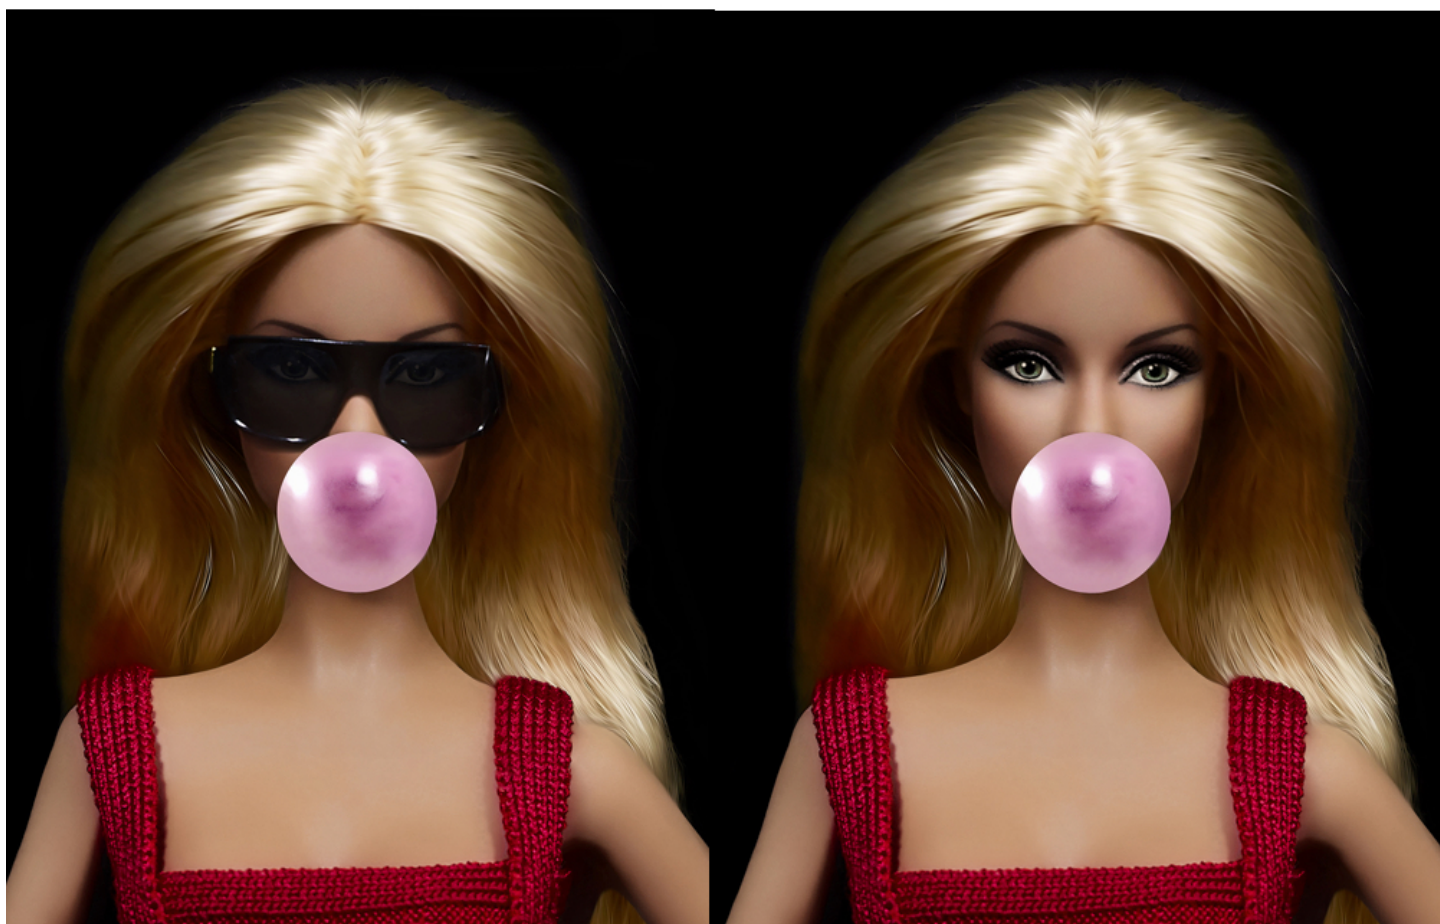

Exhibited Artworks

Cécile PLAISANCE

Blond in Dior, 2020

Lens

Lenticular print, black wooden frame

27 x 22 in (70 x 57 cm)

Edition of 8 ex + 2 EA

Signé et numéroté

INV Nbr. plac_301