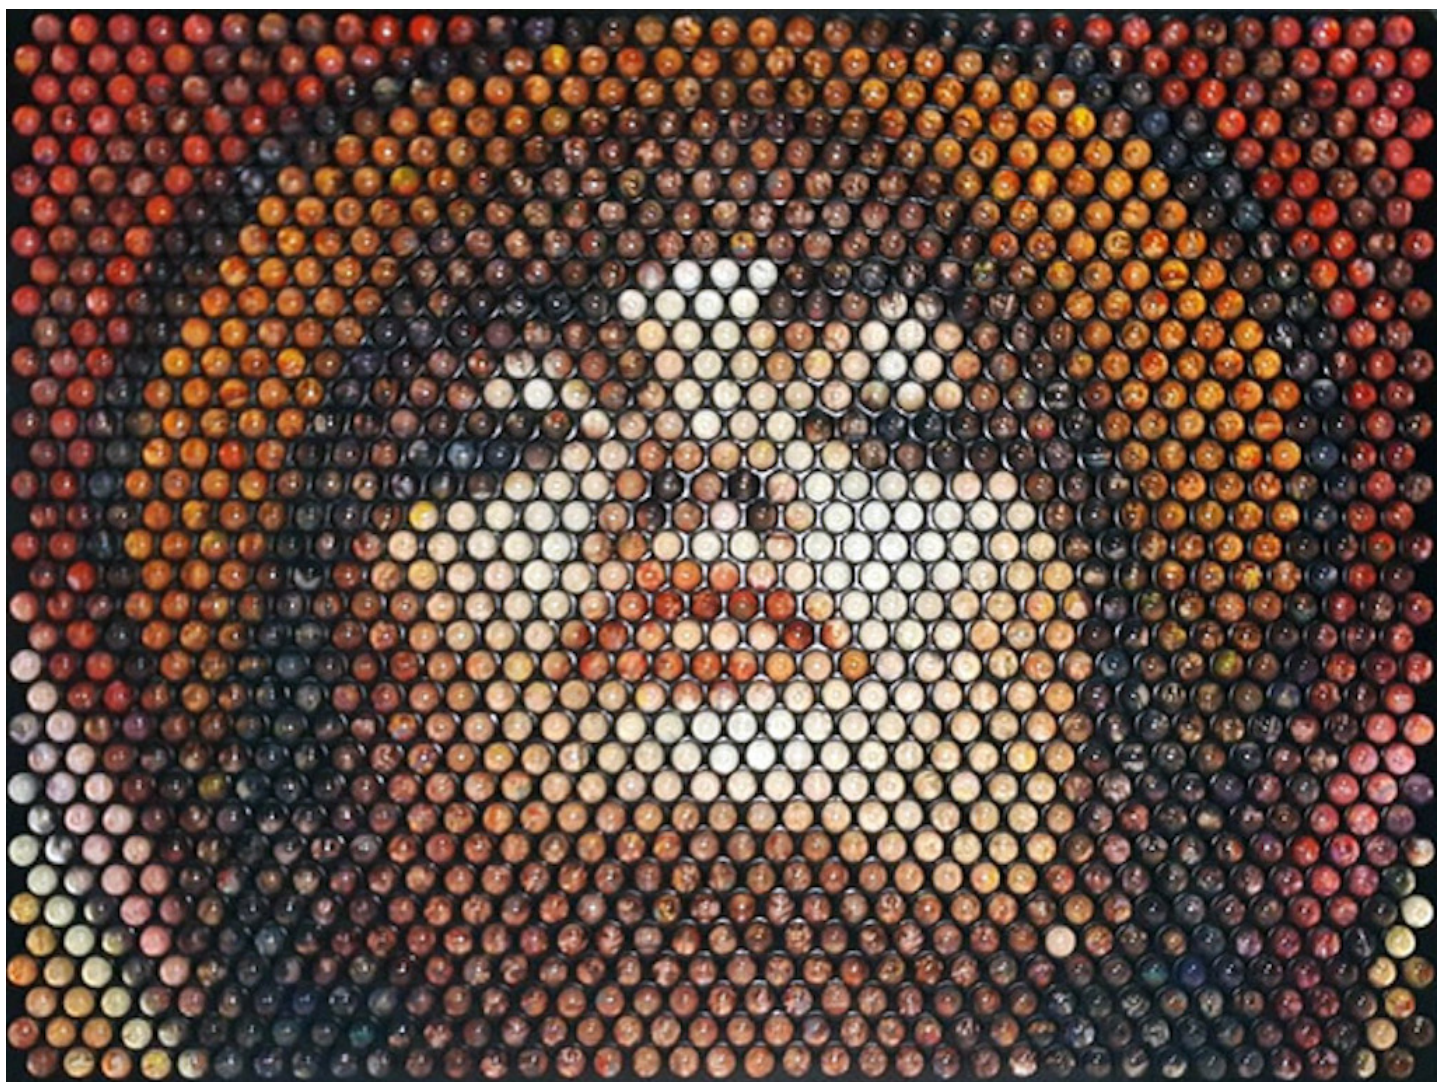

Exhibited Artworks

PARK BYUNG-HOON

Transparence 164058, 2019

Acrylic on acrylic plate

24 x 16 in (60 x 40 cm)

Unique artwork

INV Nbr. byup_068

Exhibited Artworks