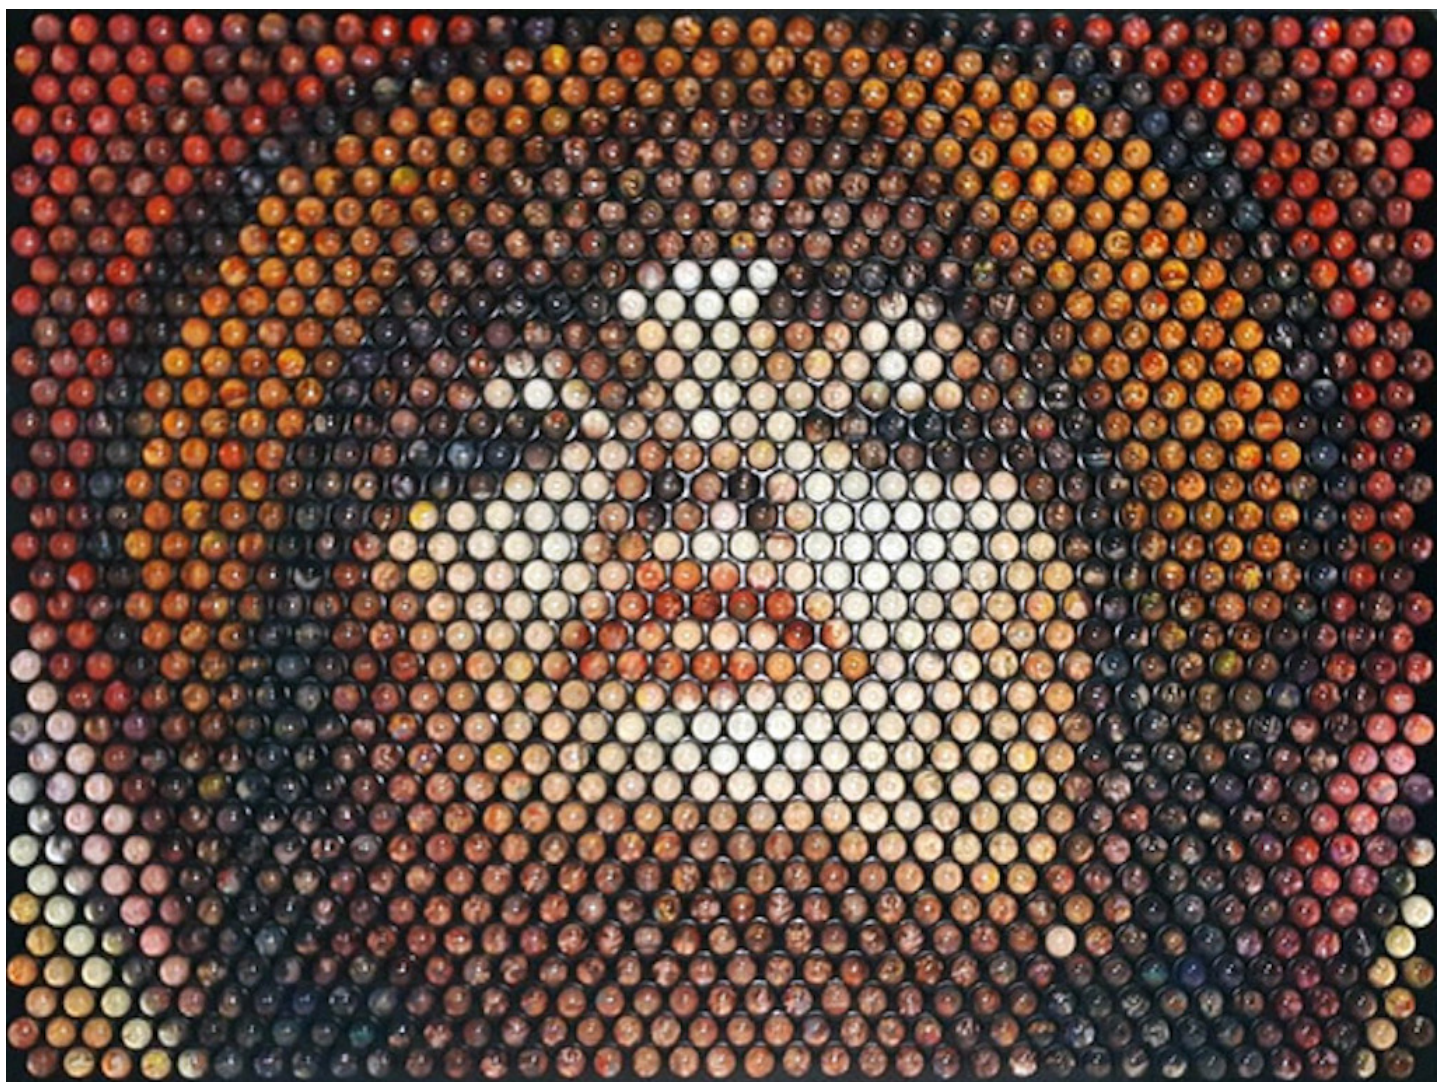

## Exhibited Artworks

## Exhibited Artworks

**PARK BYUNG-HOON**

*Transparence 164058*, 2019

Acrylic on acrylic plate

24 x 16 in (60 x 40 cm)

Unique artwork

INV Nbr. byup\_068