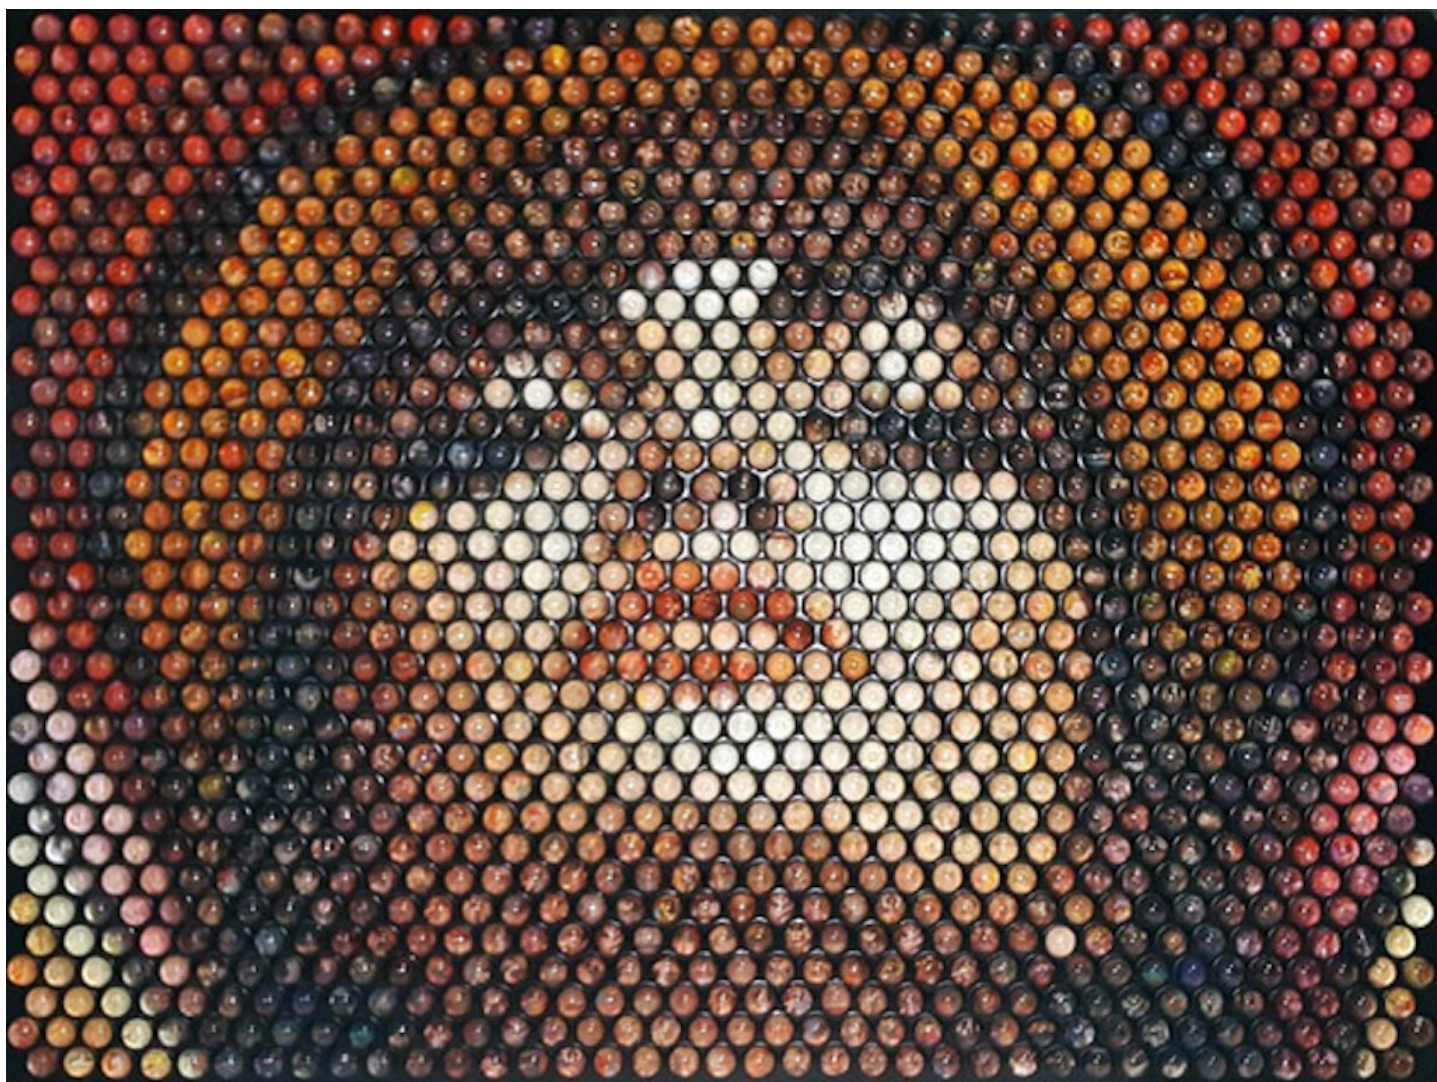

## Exhibited Artworks

### **CÉCILE PLAISANCE**

*French Fries, 2019*

Lens

Lenticular print, black wooden frame

49 x 37 inch (125 x 95 cm)

Edition of 8 ex + 2 EA

Signé et numéroté

INV Nbr. plac\_282B