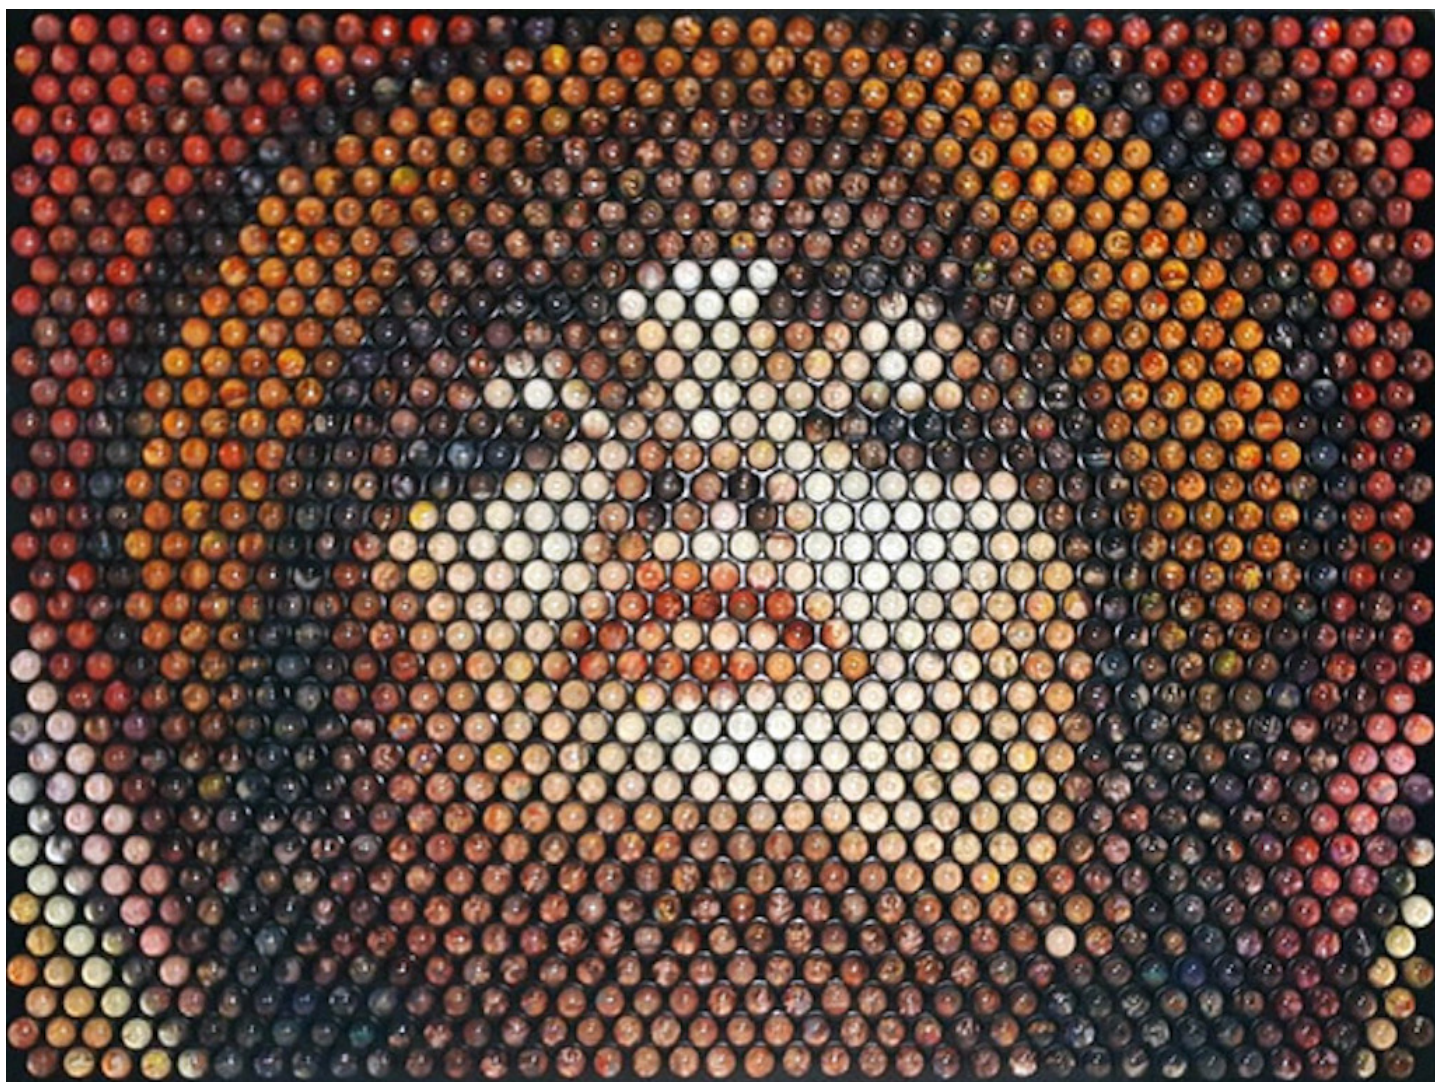

PARK BYUNG-HOON

Transparence 164058, 2019

Acrylic on acrylic plate

24 x 16 in (60 x 40 cm)

Unique artwork

INV Nbr. byup_068

Exhibited Artworks

NEMO JANTZEN