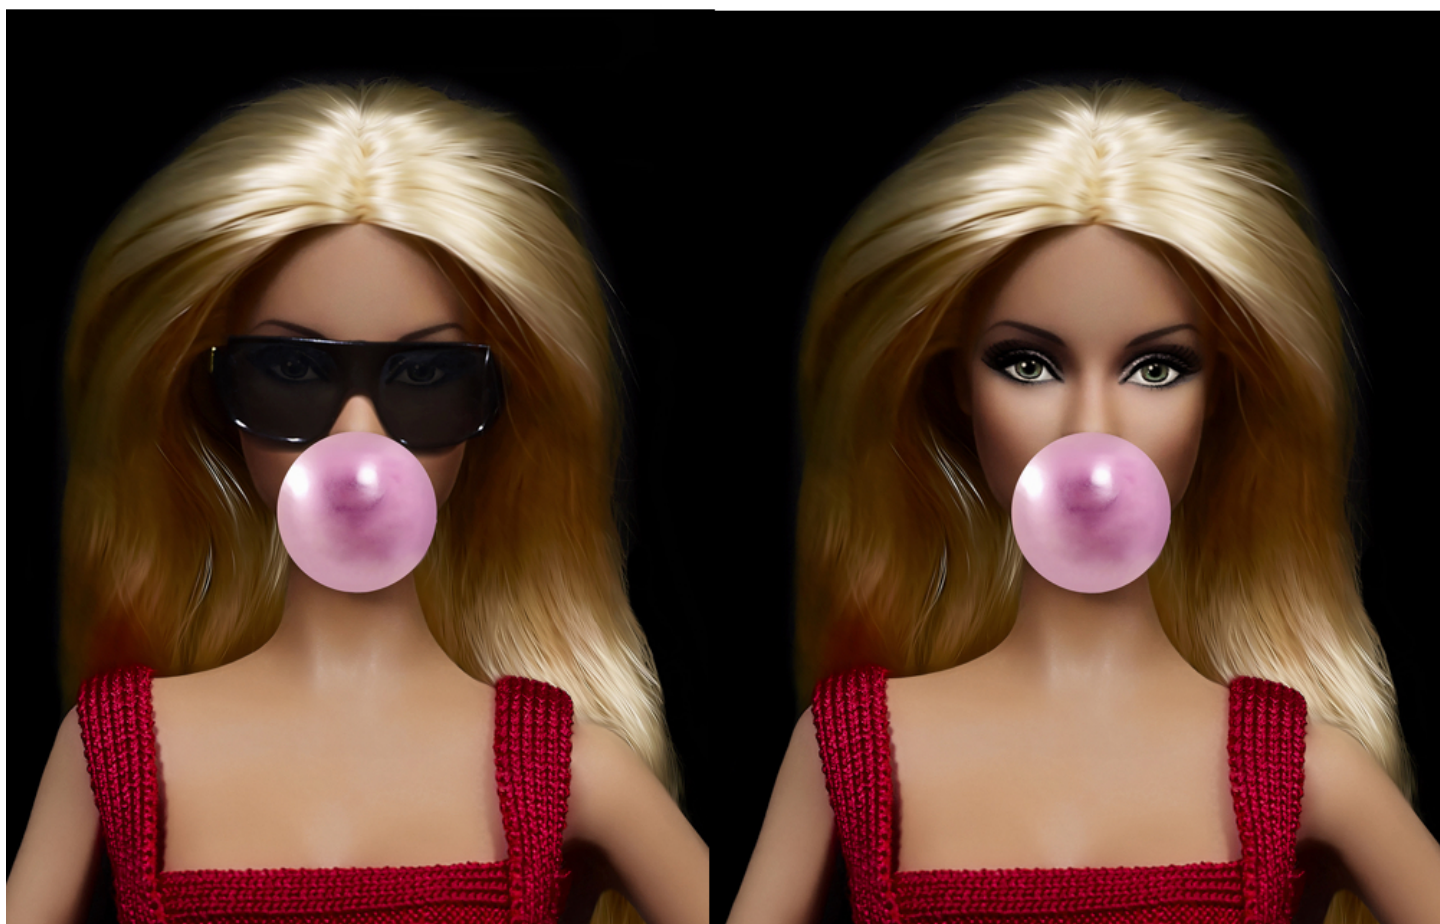

Oil on wire on wood

36 x 32 in (93 x 82 cm)

Frame: 36 x 36 in

Unique artwork

Signé

INV Nbr. wesr_015

Exhibited Artworks

Cécile PLAISANCE