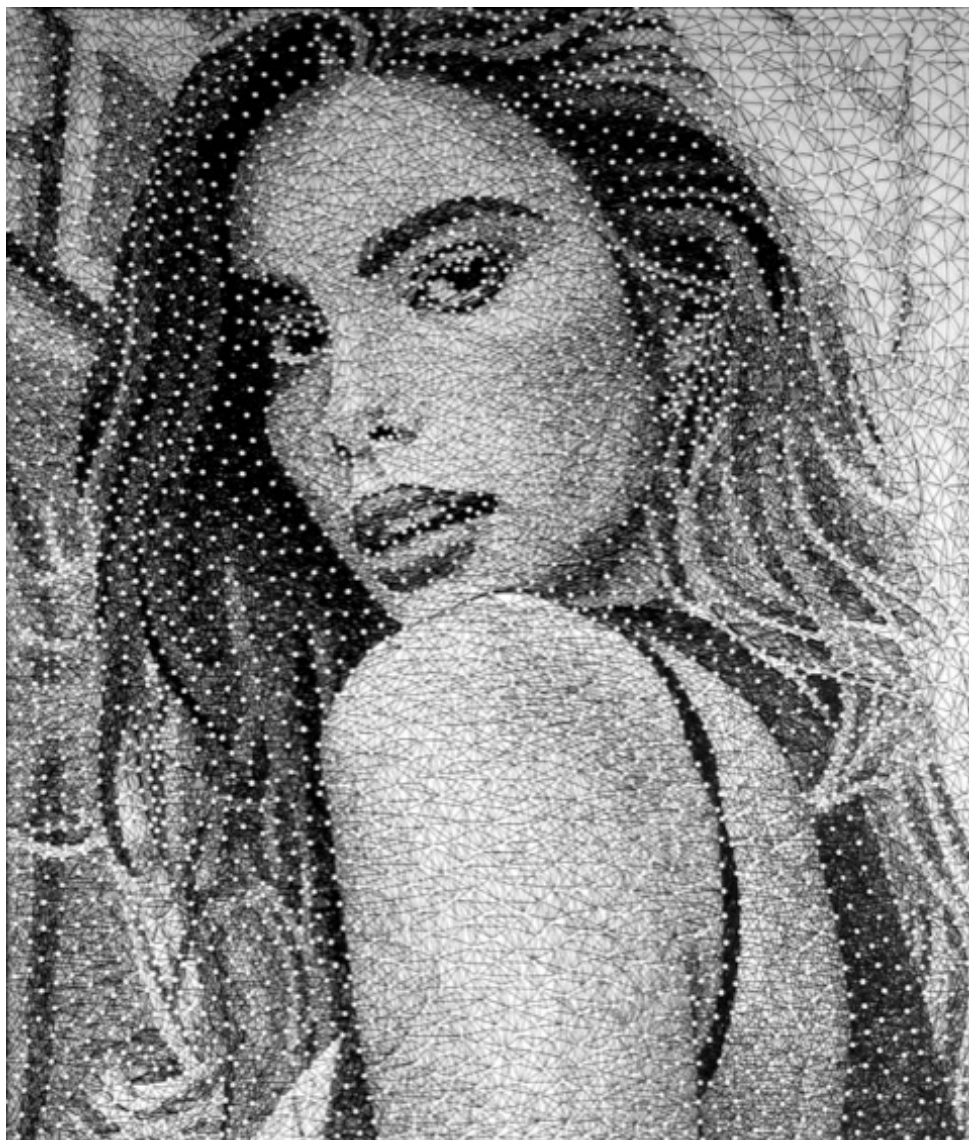

Exhibited Artworks

NEMO JANTZEN

Rome (Without Plexi), 2021

Mixed media

47.5 x 59 in (120 x 150 cm)

Unique artwork

Signé

INV Nbr. janm_151