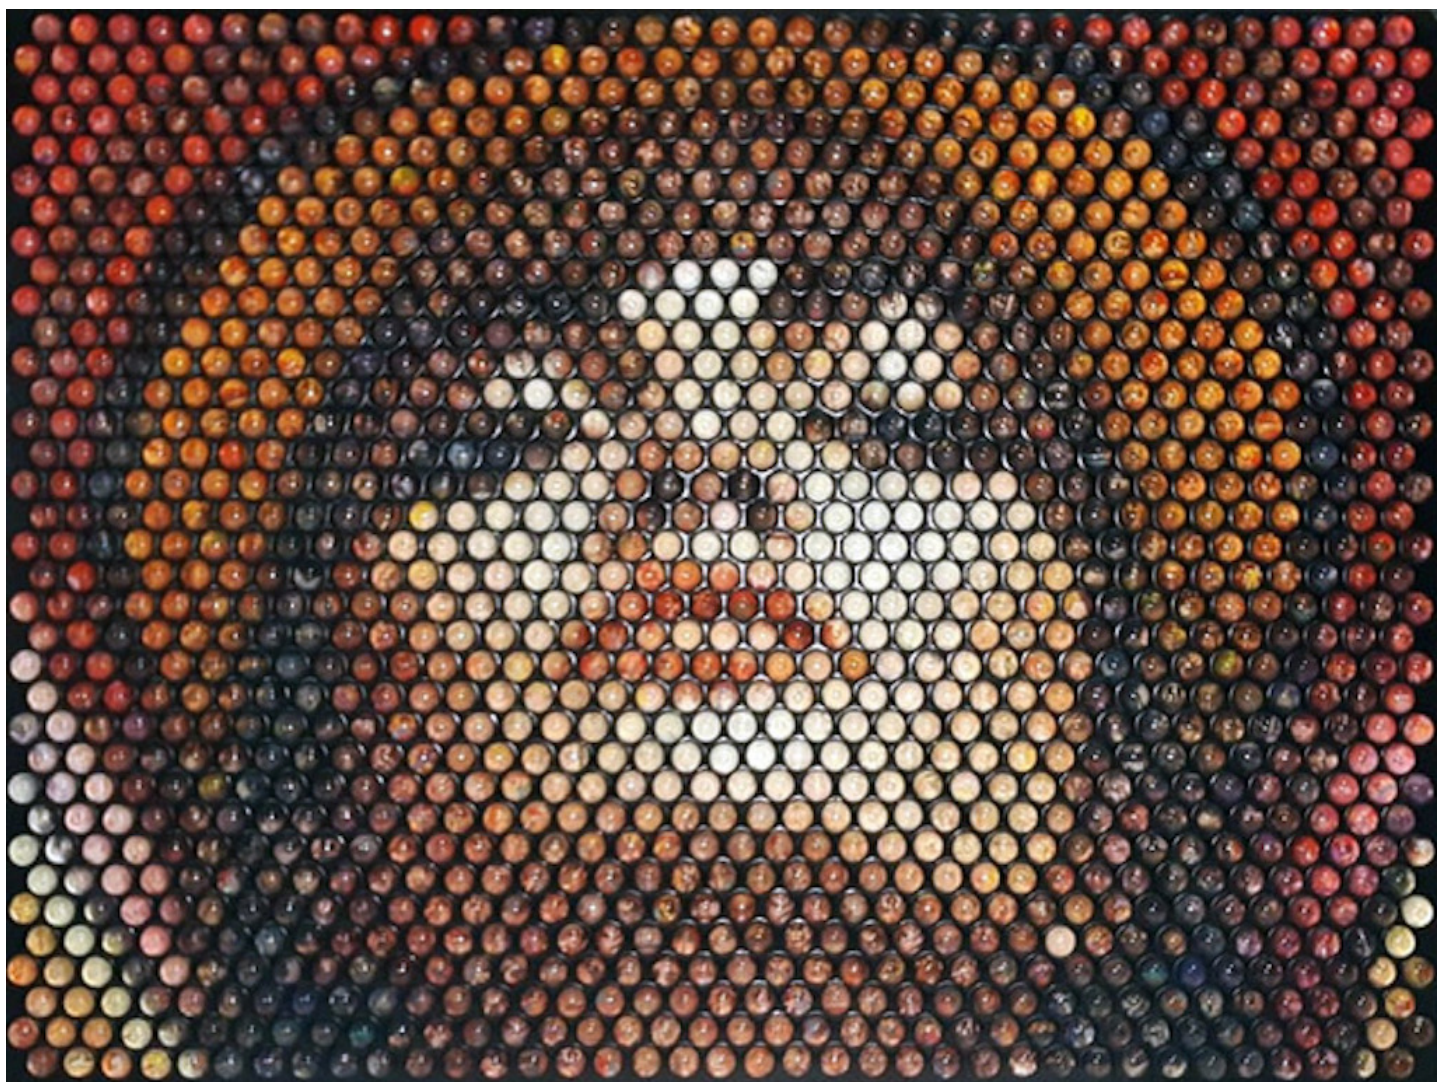

PARK BYUNG-HOON

Transparence 164058, 2019

Acrylic on acrylic plate

24 x 16 in (60 x 40 cm)

Unique artwork

INV Nbr. byup_068

Exhibited Artworks

NEMO JANTZEN