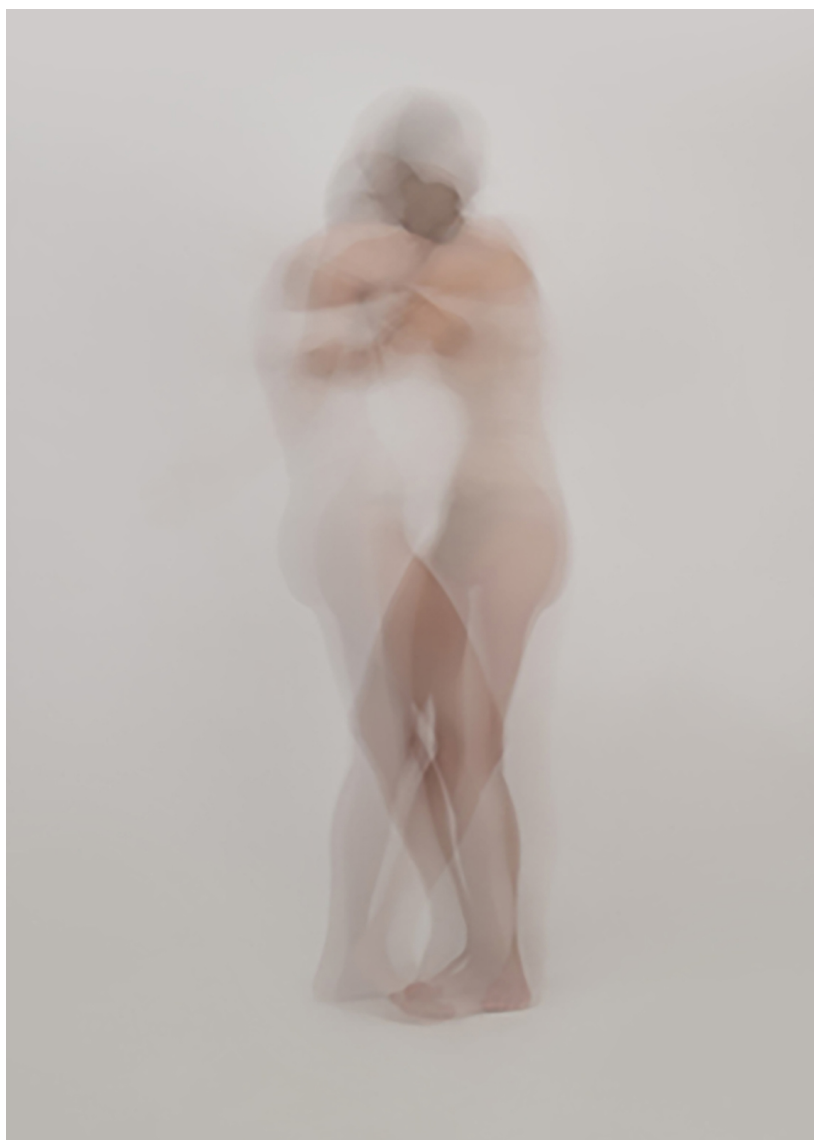

## Exhibited Artworks

**ANA D. & NOORA K.**

*Double Je*, 2021

Lenticular print, framed  
47 x 35 in (120 x 90 cm)

Frame: 48 x 36 in

Edition of 8 ex + 2 EA

Signé et numéroté

INV Nbr. anad\_002B