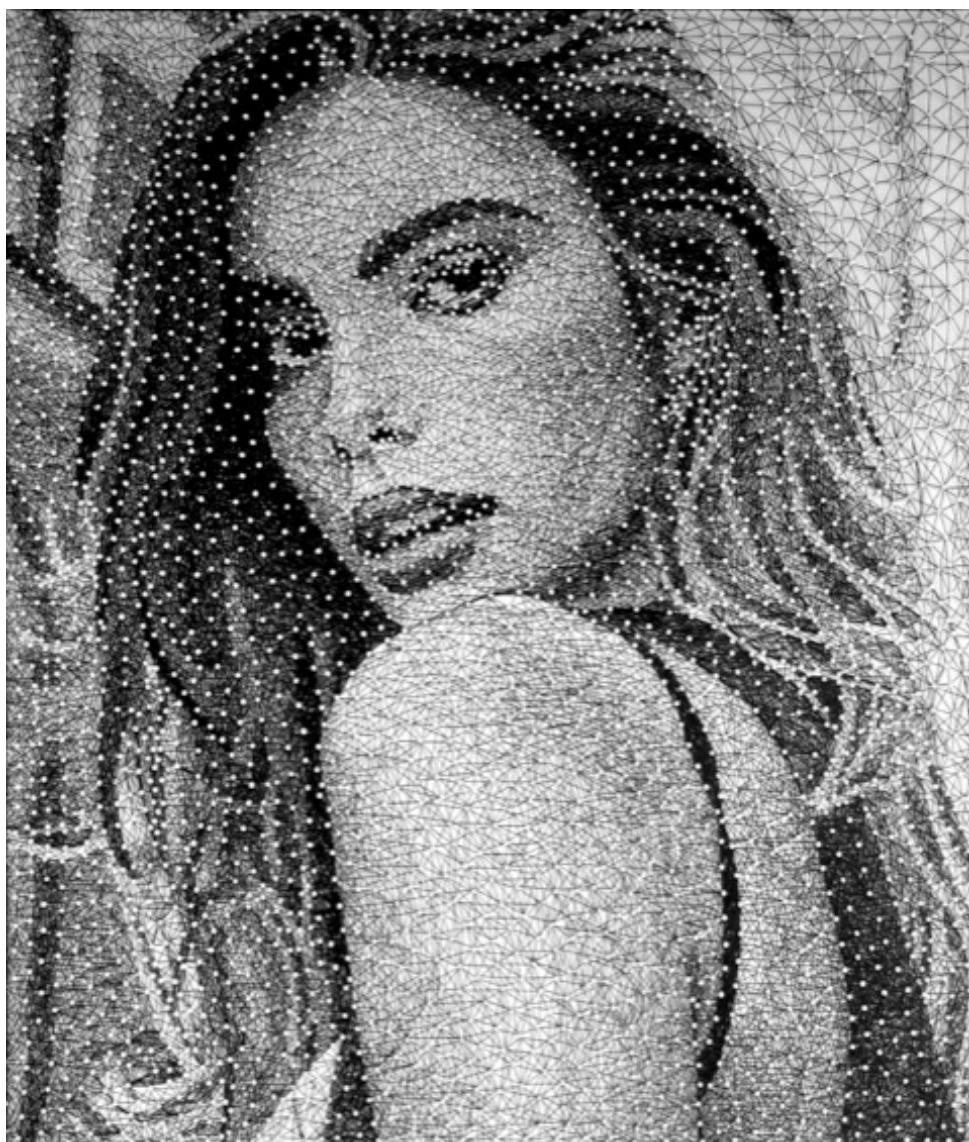

Exhibited Artworks

NEMO JANTZEN

Rome (Without Plexi), 2021

Mixed media

47.5 x 59 in (120 x 150 cm)

Unique artwork

Signé

INV Nbr. janm_151