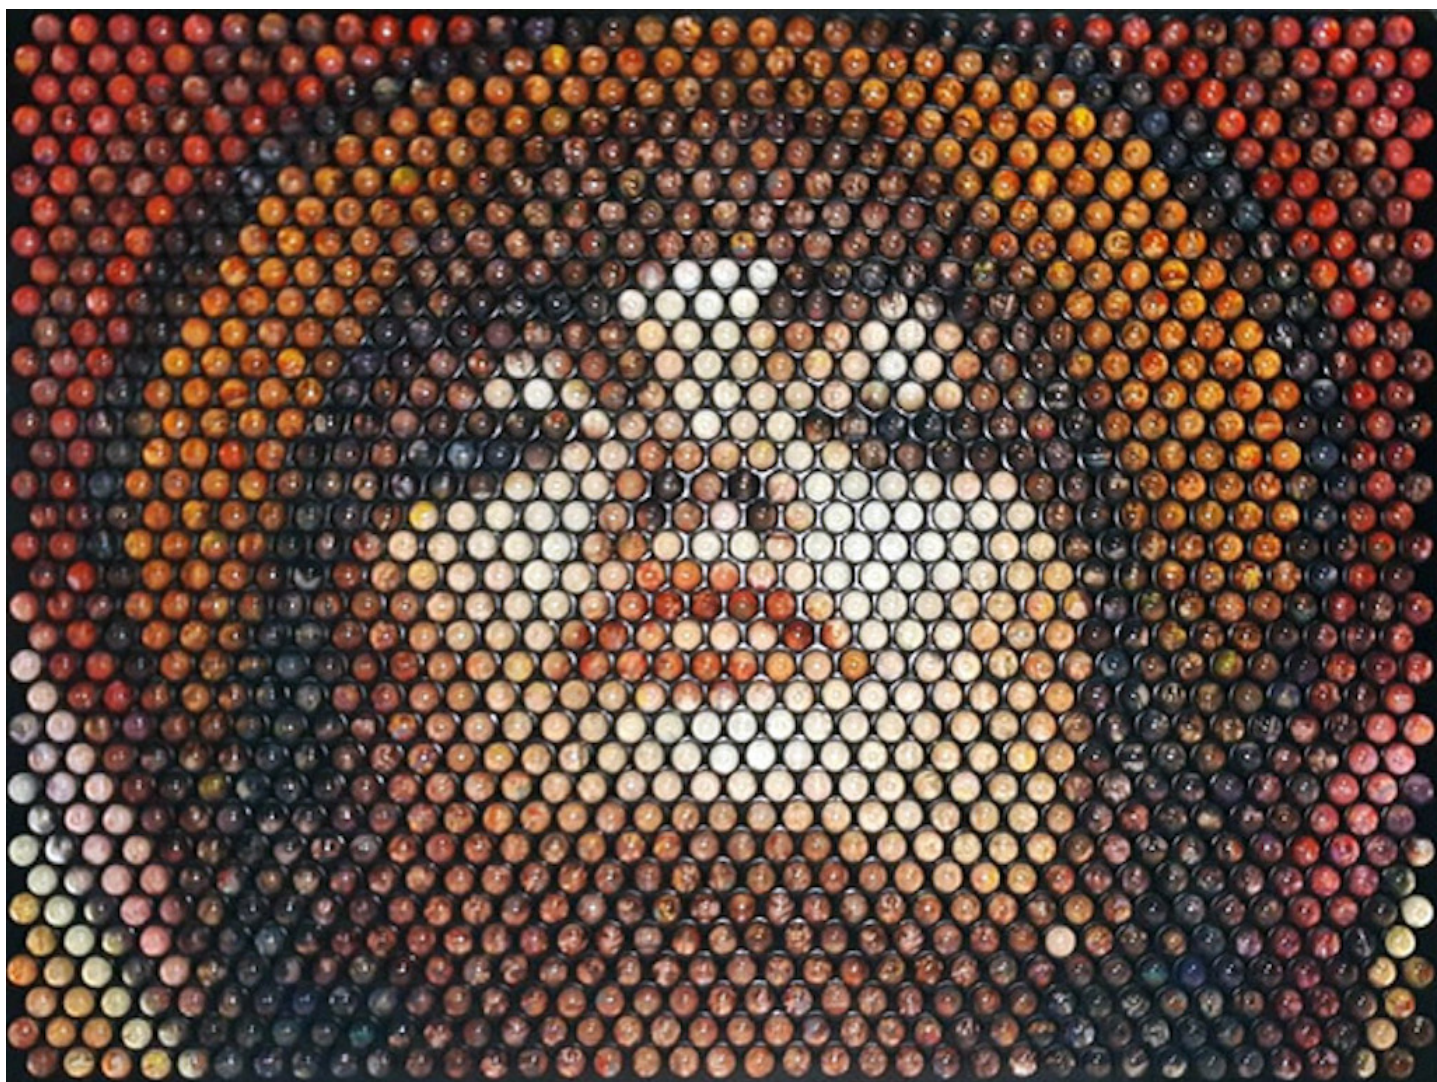

Exhibited Artworks

NEMO JANTZEN

Gotta B Funky, 2019

Mixed media

42 x 57 in (106,5 x 143,75 cm)

Unique artwork

Signé

INV Nbr. janm_131