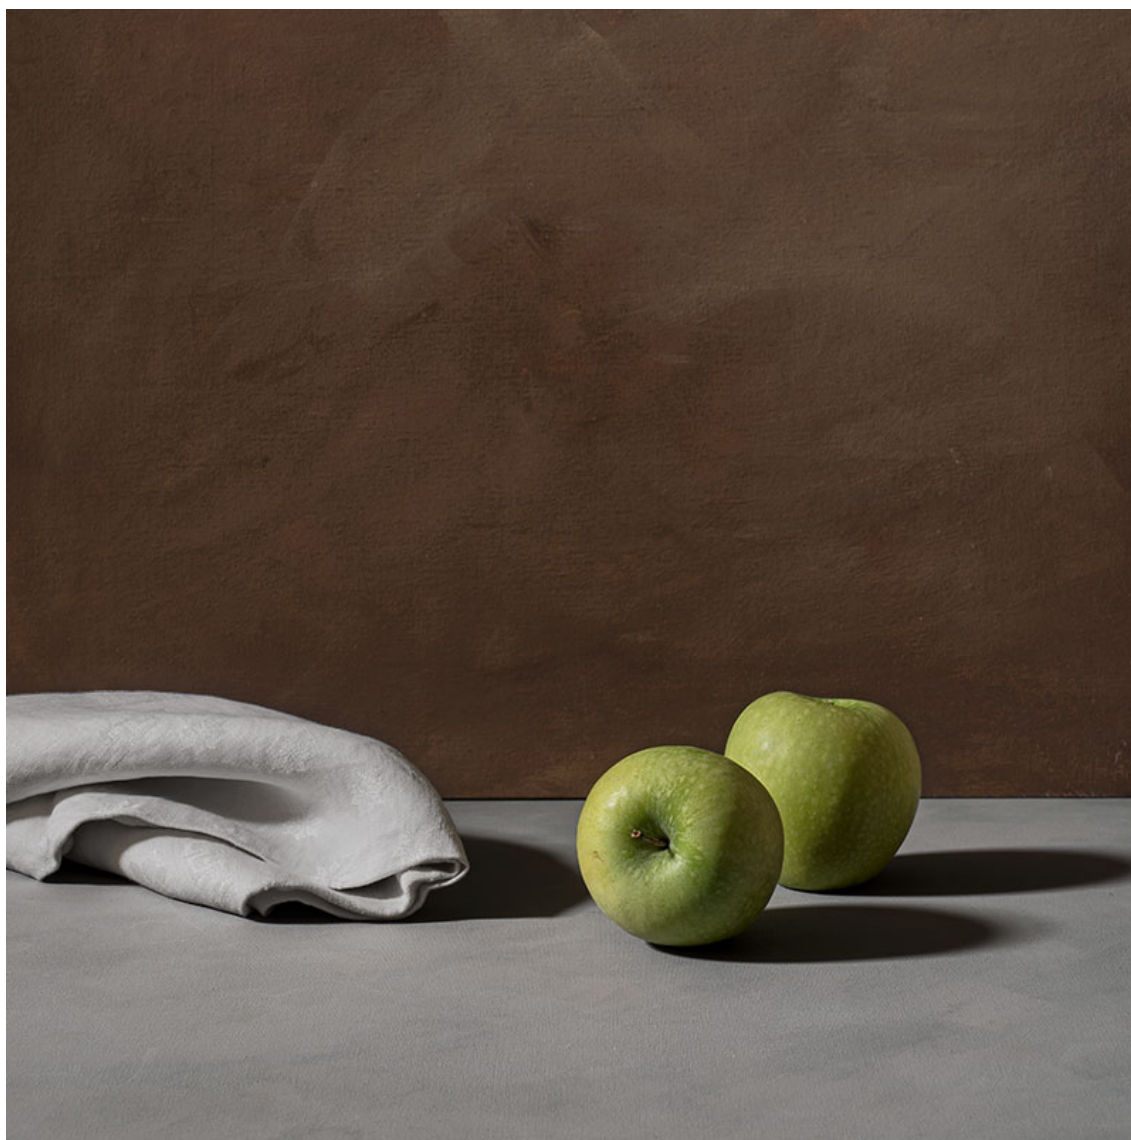

Exhibited Artworks

ANA D. & NOORA K.

Moveo Lucidum, 2022

Lenticular print, framed

31 x 23 in (80 x 60 cm)

Frame: 33 x 24 in

Edition of 8 ex + 2 EA

Signé et numéroté

INV Nbr. anad_003A

Exhibited Artworks

THIERRY GENAY

Deux pommes et linge, 2022

Photography, pigmentary inks on Fine Art paper, laminated on Dibond, framed

31 x 31 in (80 x 80 cm)

Edition of 6 ex

Signé