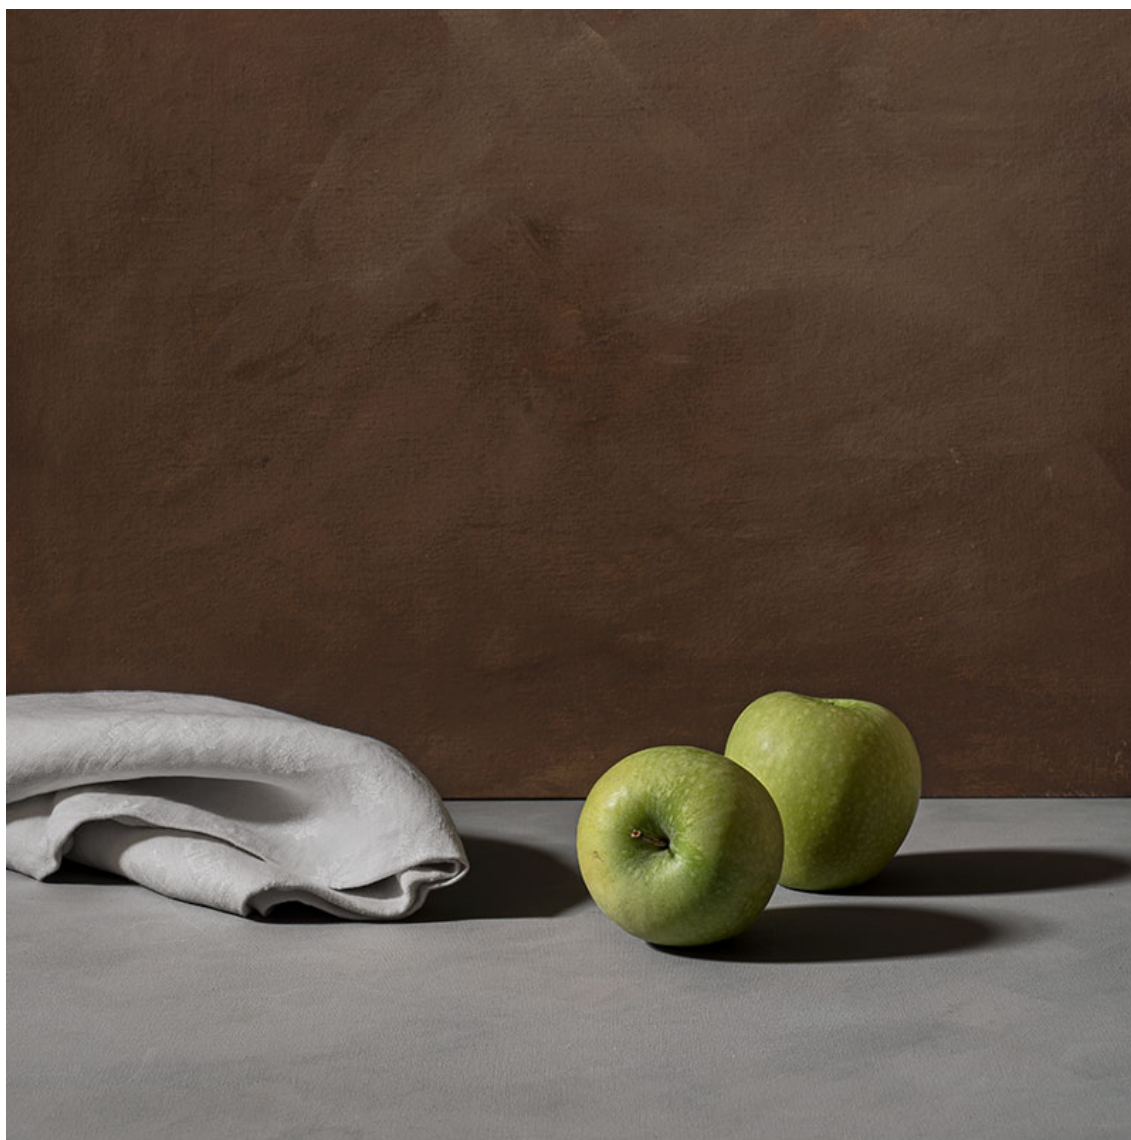

Fond bleu et poire, 2022

Photography, pigmentary inks on Fine Art paper, laminated on Dibond, framed

31 x 31 in (80 x 80 cm)

Edition of 6 ex

Signé

INV Nbr. gent_045

Exhibited Artworks

THIERRY GENAY