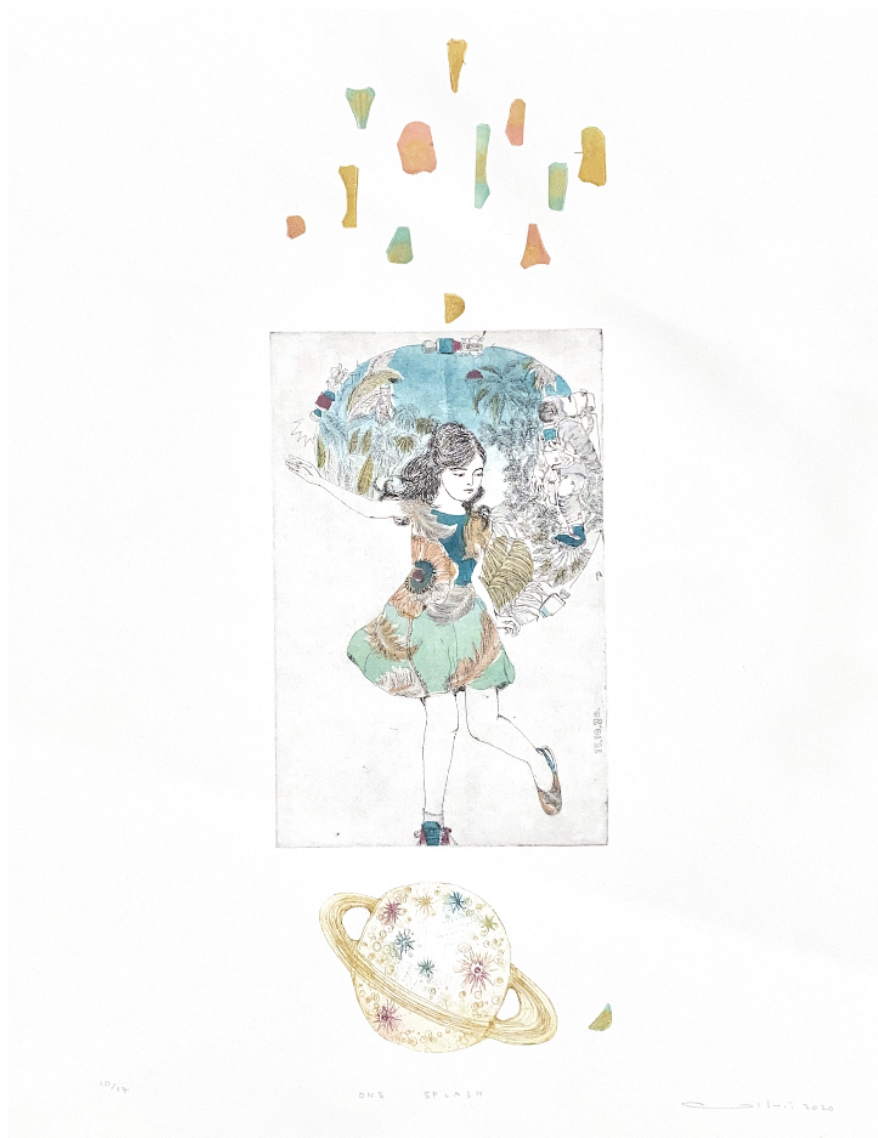

INV Nbr. dubn_632

Exhibited Artworks

MARCEL CEUPPENS

The Bather 2, 2014

Archival Pigment Print, framed
30 x 22 in (76 x 55 cm)

Frame: 35 x 28 in

Edition of 10 ex

Signé et numéroté

INV Nbr. Kiny_458

Exhibited Artworks

ATSUKO ISHII

A wolf at the door, 2020

Etching on paper

16 x 20 in (40 x 50 cm)

Exemplaire N° 11/17

Signé et daté

INV Nbr. isha_1388

Exhibited Artworks

ATSUKO ISHII

One splash, 2020

Etching on paper

16 x 20 in (40 x 50 cm)

Exemplaire N° 10/17

Signé et daté