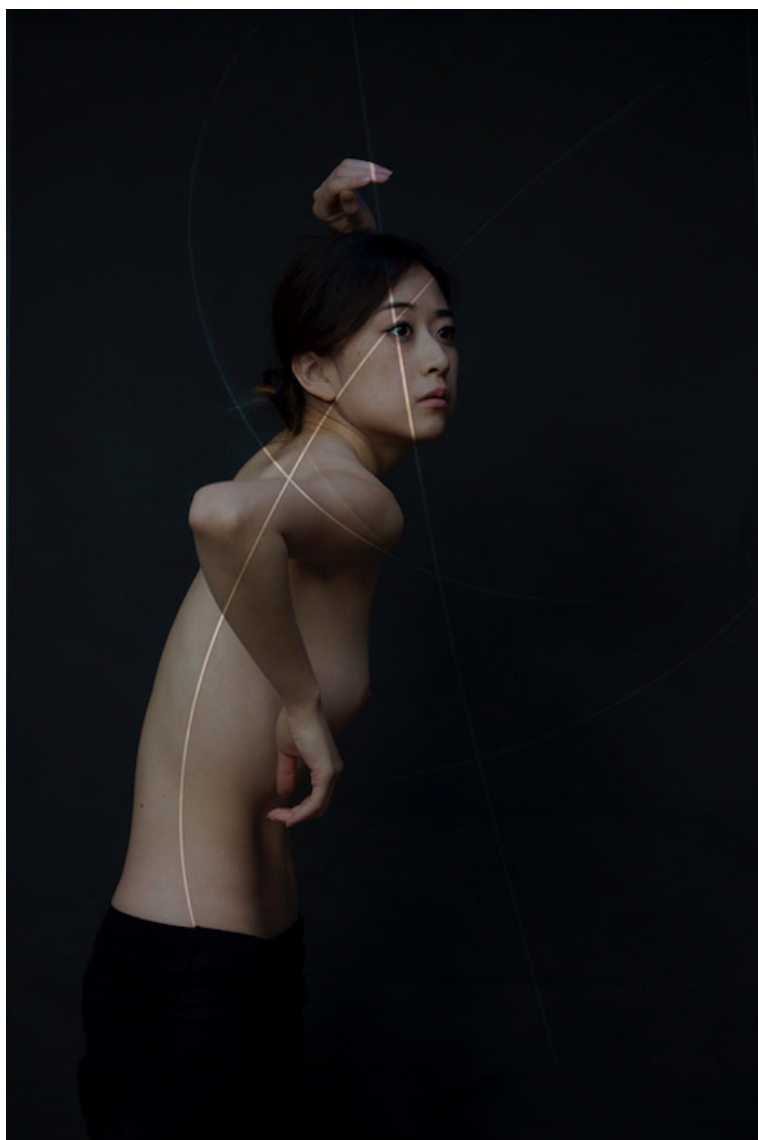

Exhibited Artworks

YANNE KINTGEN

Sakiko 2, 2015

Printing on barium paper 310g, framed

47 x 31 in (120 x 80 cm)

Edition of 8 ex

Signé et numéroté

INV Nbr. Kiny_455