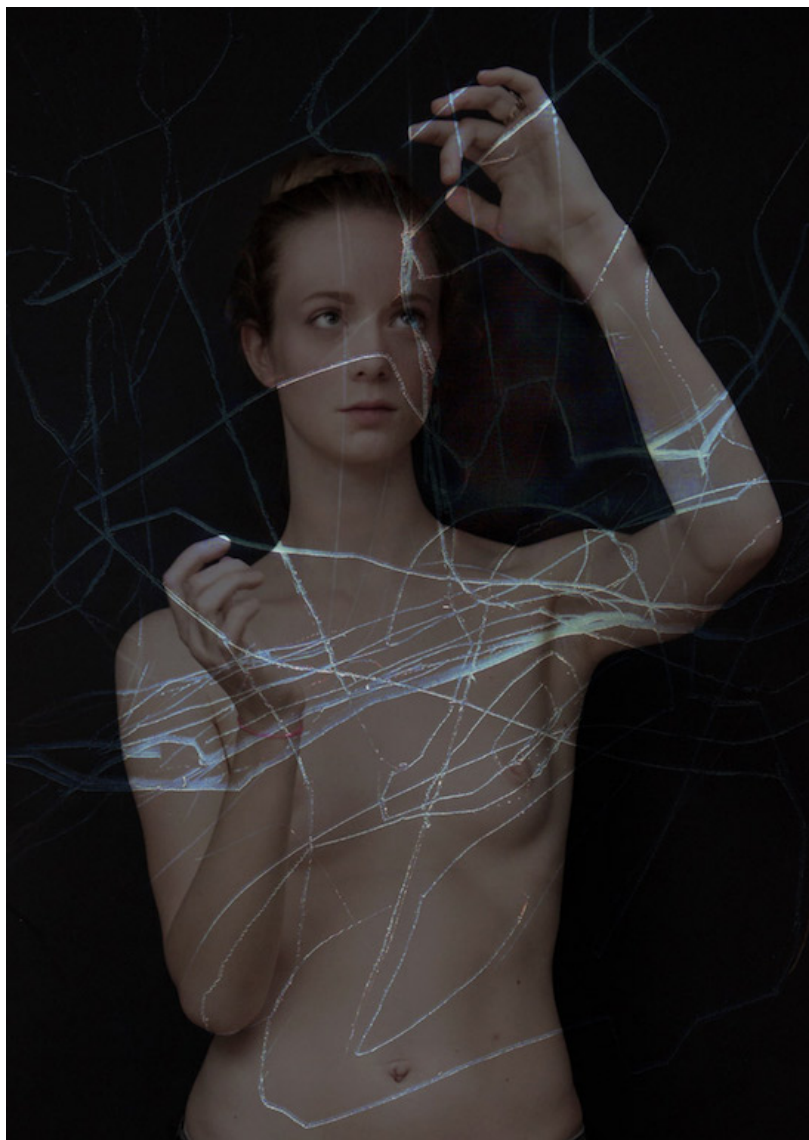

Exhibited Artworks

YANNE KINTGEN

Chacha 3, 2015

Printing on barium paper 310g, framed

47 x 31 in (120 x 80 cm)

Edition of 8 ex

Signé et numéroté

INV Nbr. Kiny_458