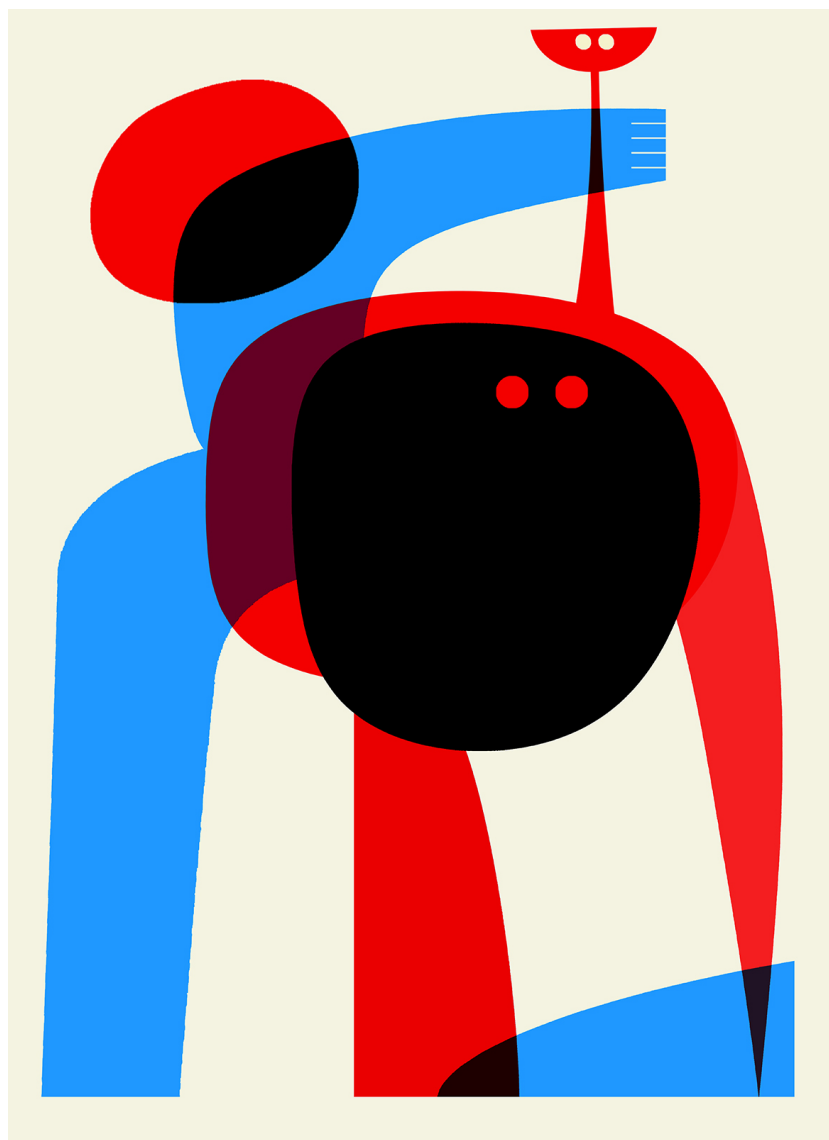

Exhibited Artworks

MARCEL CEUPPENS

Girl with Ball, 2019

Archival Pigment Print, framed

30 x 22 in (76 x 55 cm)

Frame: 33 x 25 in

Edition of 15 ex

Signé et numéroté

INV Nbr. ceum_006A