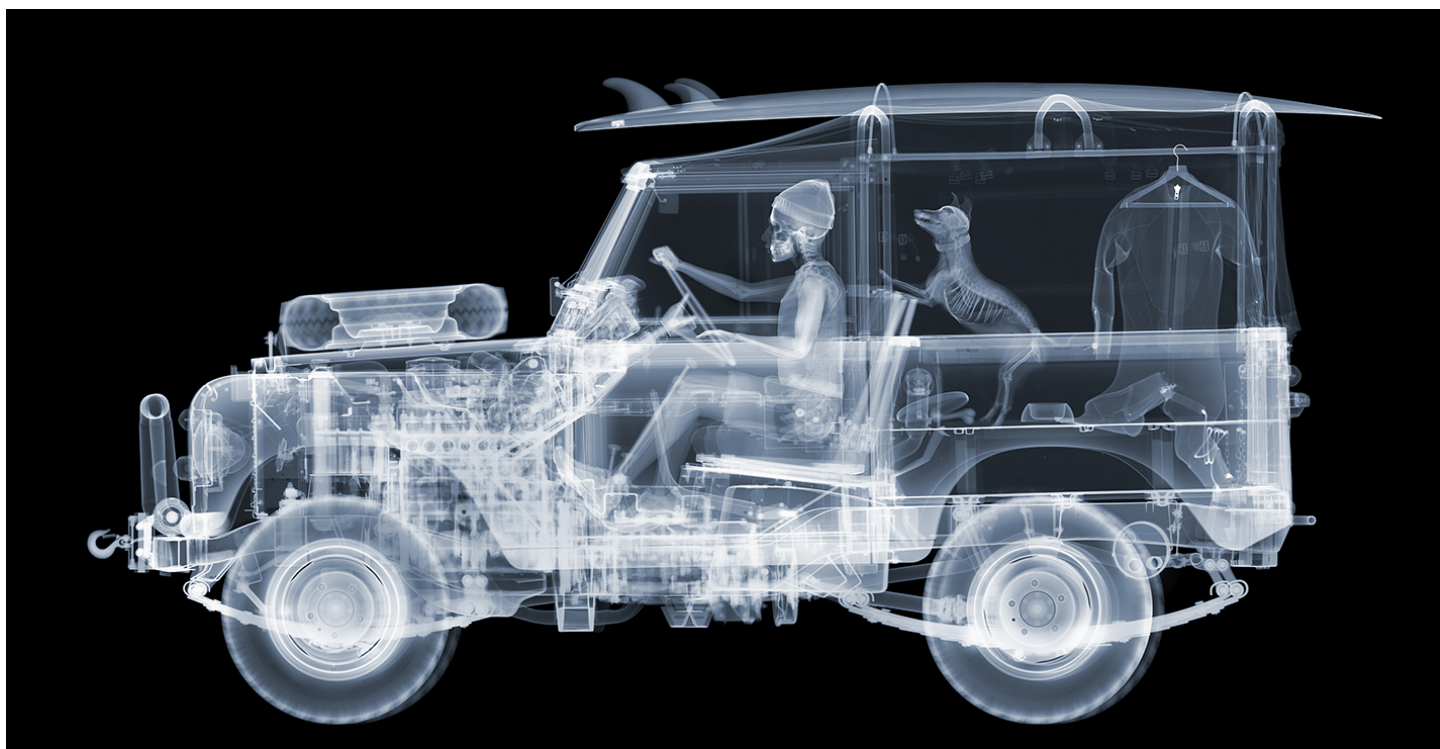

Exhibited Artworks

NICK VEASEY

Land Rover - Surfs Up, 2022

X-ray photograph, diasec and black aluminium frame

24 x 47 in (61,5 x 118,9 cm)

Edition of 25 ex

Signé et numéroté

INV Nbr. Veau_026