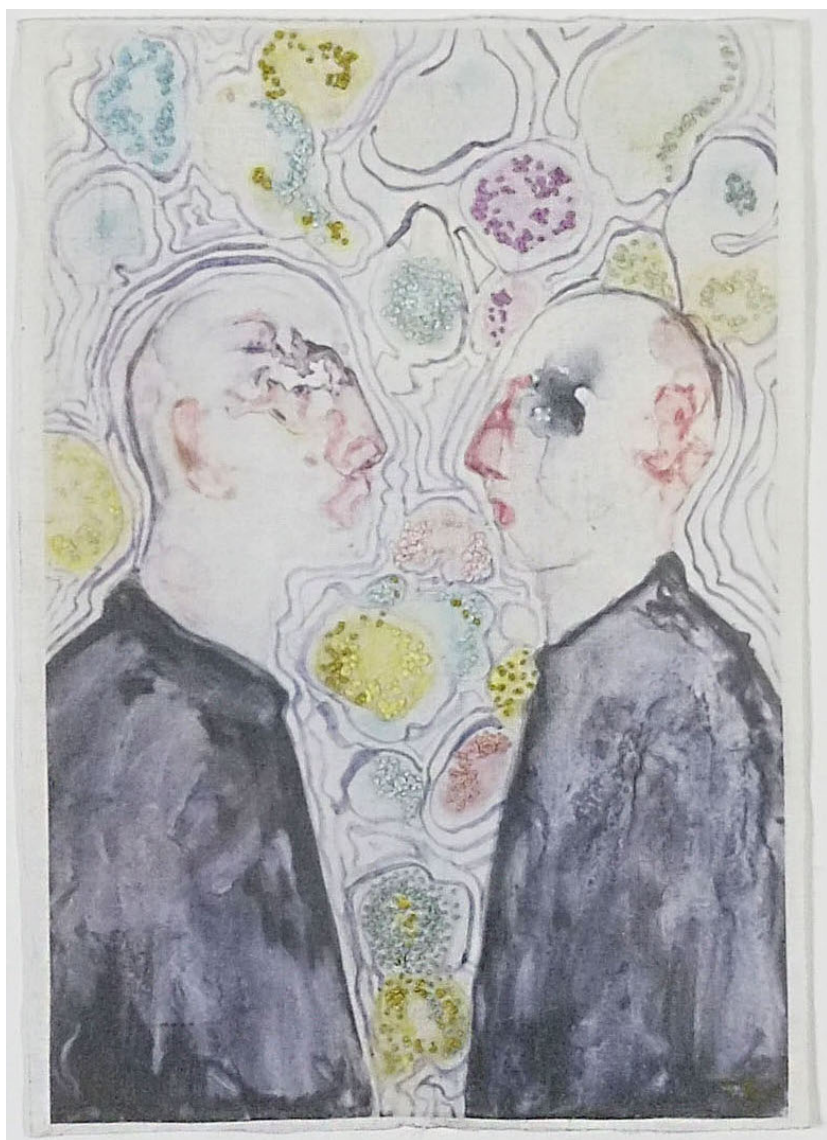

Exhibited Artworks

YANNE KINTGEN

Poésie 27, 2022

Embroidery

11.4 x 8 in (29 x 20.5 cm)

Frame: 16.5 x 12.5 in

Unique artwork

INV Nbr. Kiny_519