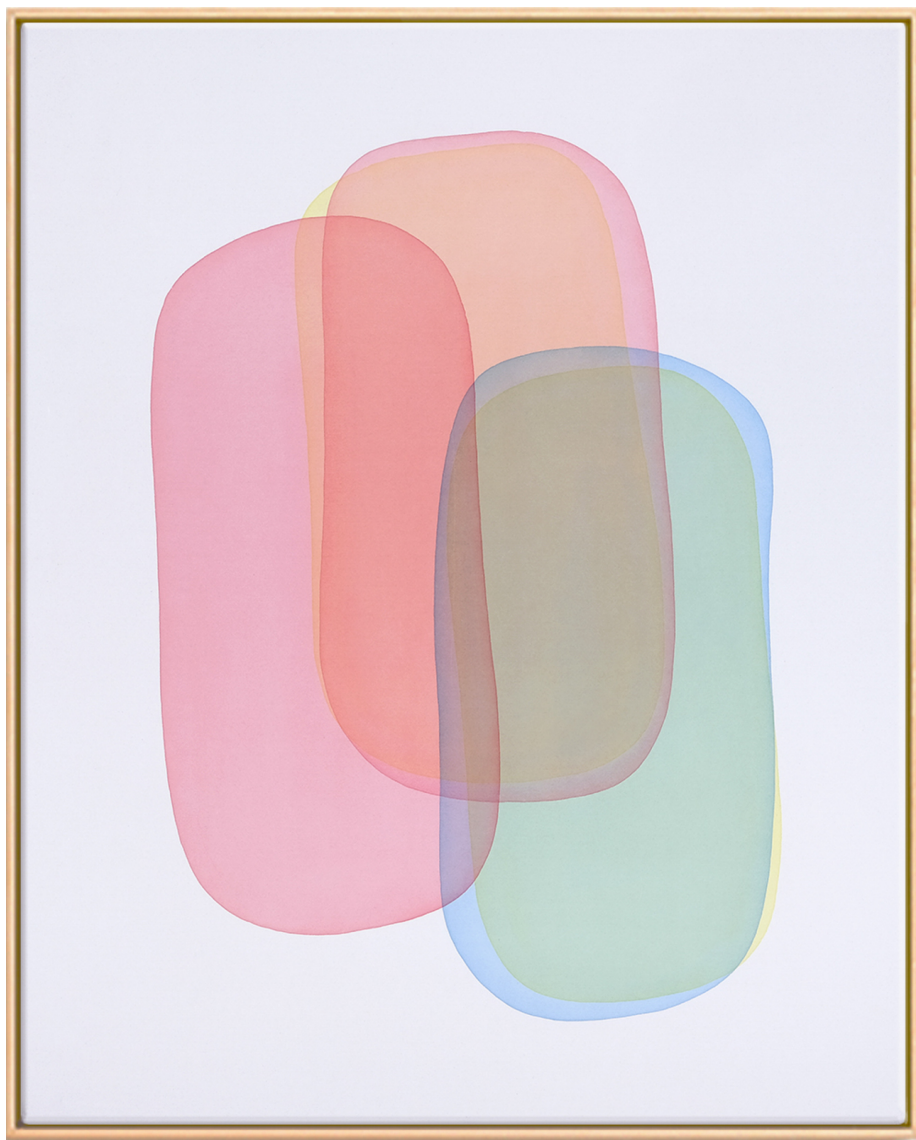

CAMIL GIRALT

About Colour I - 12, 2022

Ink on quartz base, on canvas, framed

31.5 x 25.6 in (80 x 65 cm)

Unique artwork

Signé

INV Nbr. girc_012

Exhibited Artworks

CAMIL GIRALT

About Colour - 27, 2023

Ink on quartz base

31.5 x 31.5 in (80 x 80 cm)

Unique artwork

Signé

INV Nbr. girc_015

Exhibited Artworks

CAMIL GIRALT

About Colour - 23, 2023

Ink on quartz base

39.3 x 31.5 in (100 x 80 cm)

Unique artwork

Signé

INV Nbr. girc_016

Exhibited Artworks

CAMIL GIRALT

About Colour - 28, 2023

Ink on quartz base

49.2 x 39.3 in (125 x 100 cm)

Unique artwork

Signé

INV Nbr. girc_019