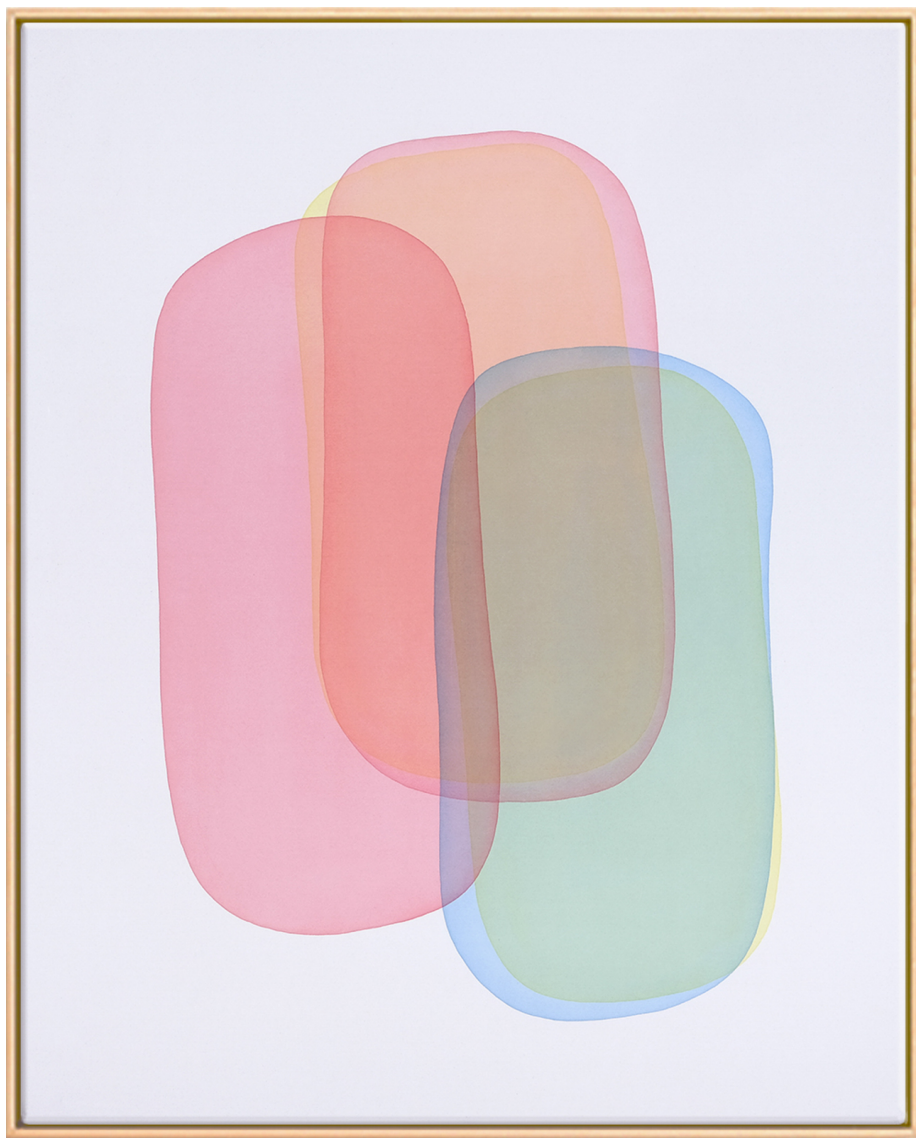

## Exhibited Artworks

**CAMIL GIRALT**

*About Colour I - 12, 2022*

Ink on quartz base, on canvas, framed

31.5 x 25.6 in (80 x 65 cm)

Unique artwork

Signé

INV Nbr. girc\_012

## Exhibited Artworks

**CAMIL GIRALT**

*About Colour - 27, 2023*

Ink on quartz base

31.5 x 31.5 in (80 x 80 cm)

Unique artwork

Signé

INV Nbr. girc\_015

## Exhibited Artworks

**CAMIL GIRALT**

*About Colour - 23, 2023*

Ink on quartz base

39.3 x 31.5 in (100 x 80 cm)

Unique artwork

Signé

INV Nbr. girc\_016

## Exhibited Artworks

**CAMIL GIRALT**

*About Colour - 26*, 2023

Ink on quartz base

39.3 x 31.5 in (100 x 80 cm)

Unique artwork

Signé

INV Nbr. girc\_018