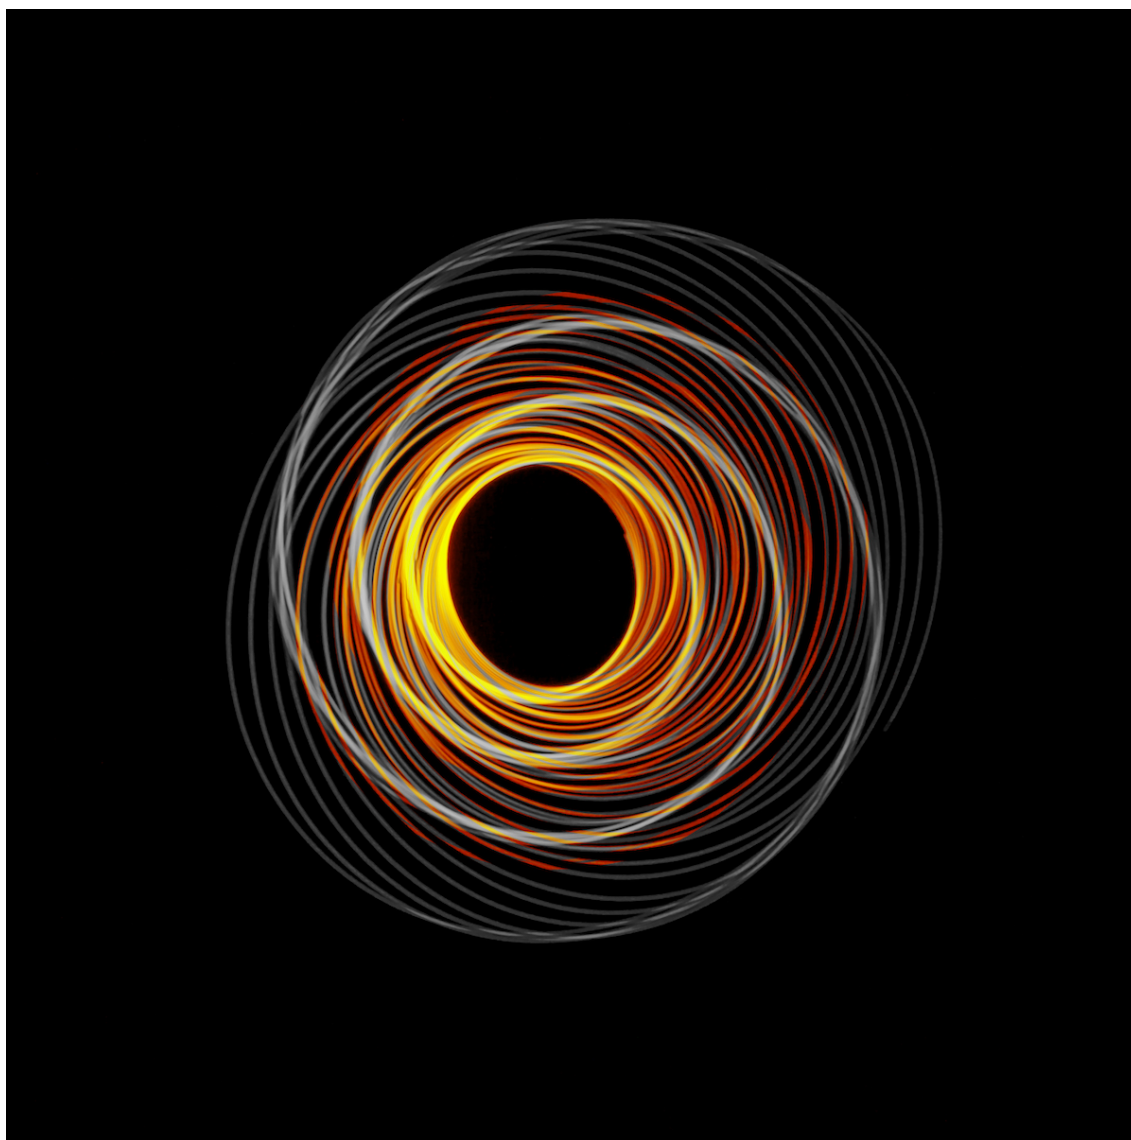

Frame: 32 x 32 in

Edition of 12 ex

Signé

INV Nbr. jefr_003A

Exhibited Artworks

JEFF ROBB

Iridescent Spiral 1, 2019

3D Lenticular print, white wooden frame