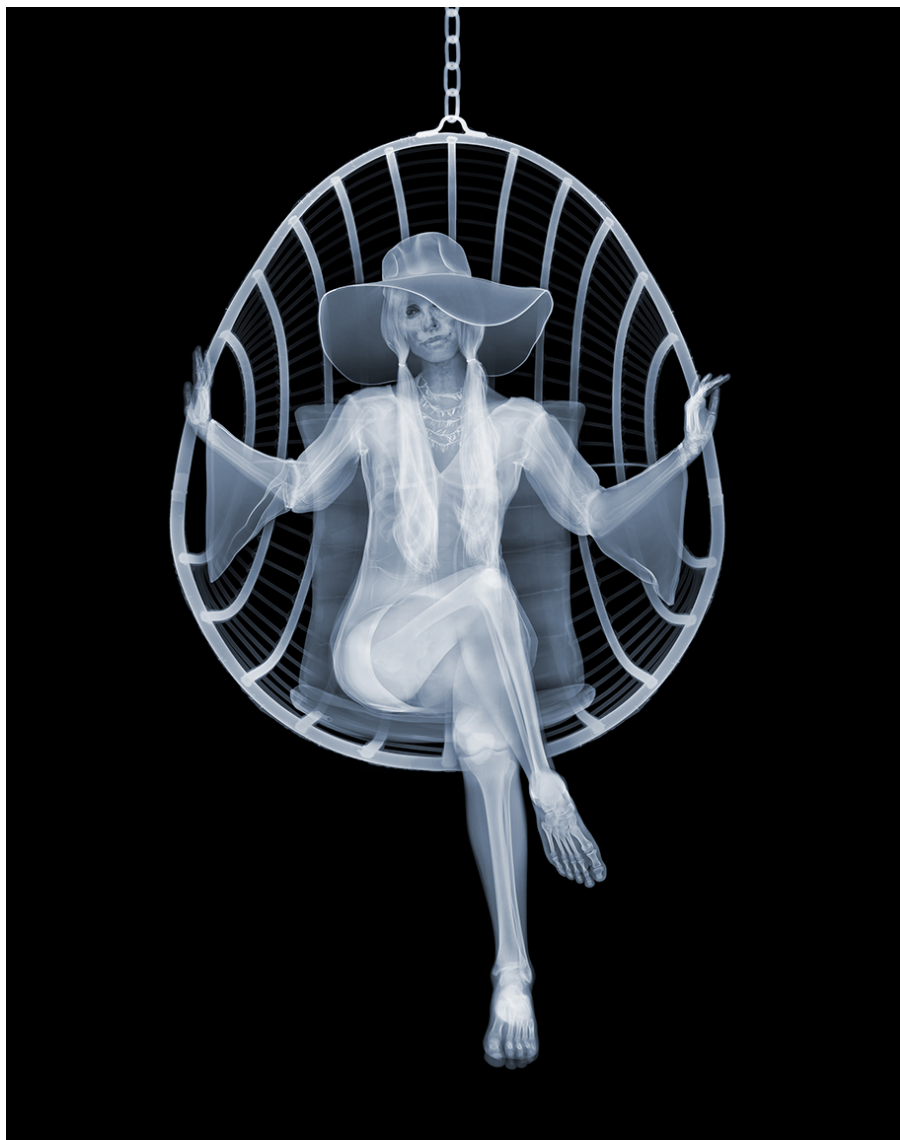

INV Nbr. Kiny_456

Exhibited Artworks

JEFF ROBB

Circulus Spot, 2023

3D Lenticular print, white wooden frame

30 x 30 in (78 x 78 cm)

Frame: 32 x 32 in

Edition of 12 ex + 2 EA

Signé

INV Nbr. jefr_038

Exhibited Artworks

NICK VEASEY

Boho Chic, 2021

X-ray photograph, diasec

50 x 40 in (127 x 102 cm)

Edition of 15 ex