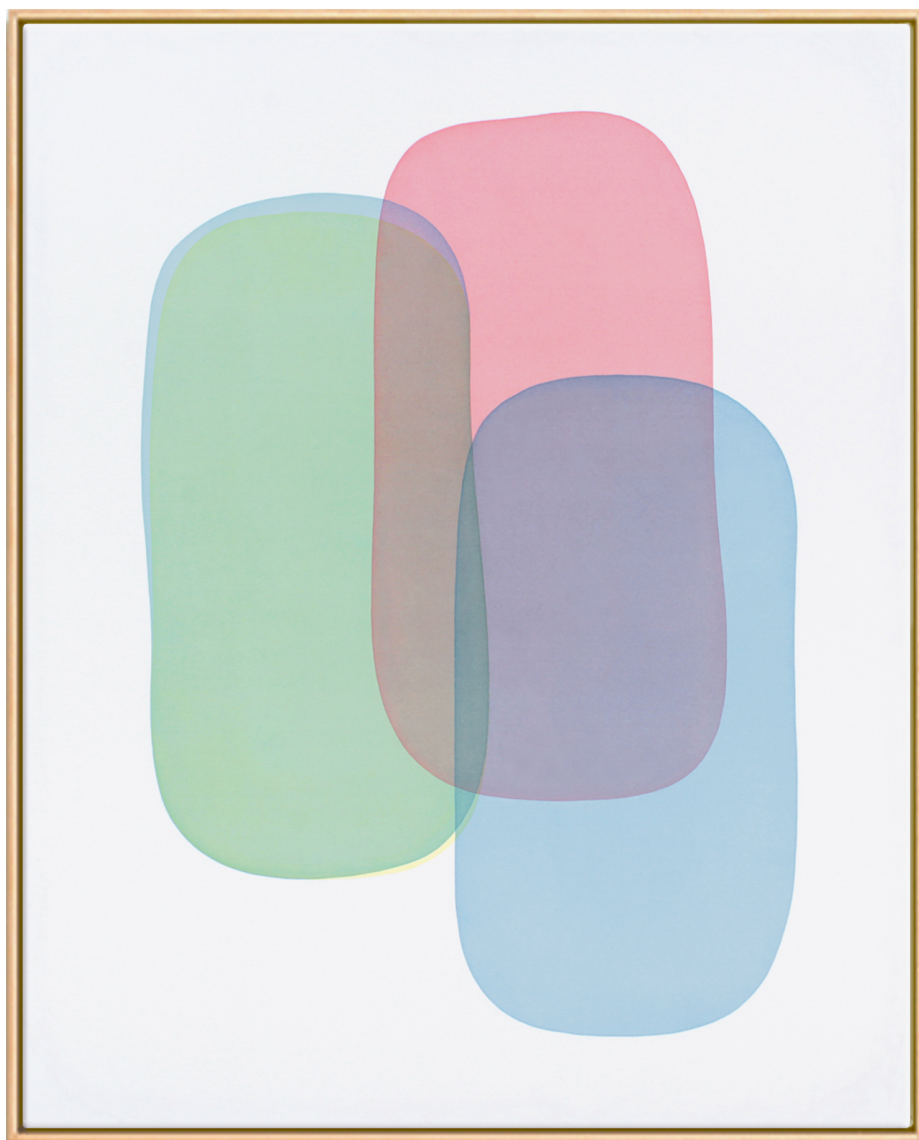

Exhibited Artworks

CAMIL GIRALT

About Colour - 39, 2024

Ink on quartz base

49.2 x 39.3 in (125 x 100 cm)

Unique artwork

Signé

INV Nbr. girc_028