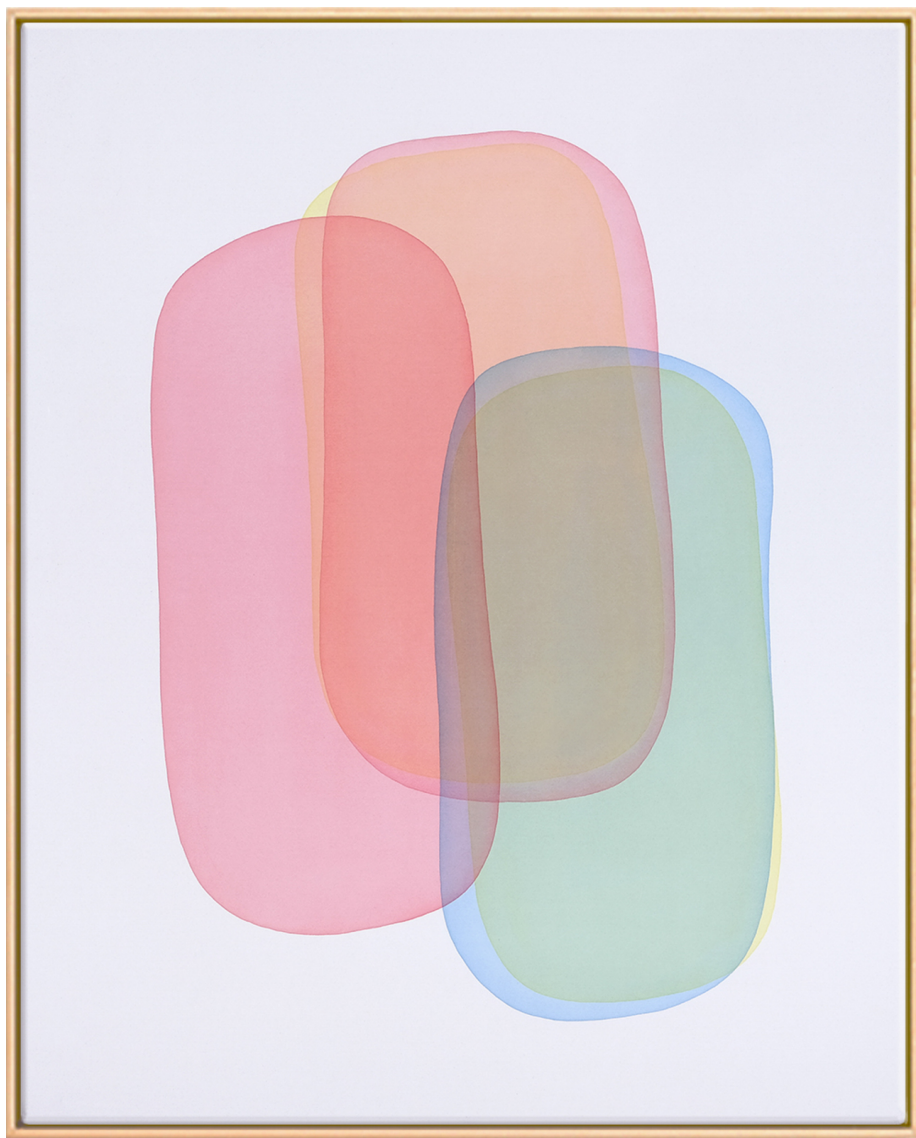

Unique artwork

Signé et daté

INV Nbr. macj_006

Exhibited Artworks

PETER KEIZER

On top of the world, 2004

Oil on canvas

35 x 35 in (90 x 90 cm)

Unique artwork

Signé

INV Nbr. janm_176

Exhibited Artworks

CAMIL GIRALT

About Colour - 39, 2024

Ink on quartz base

49.2 x 39.3 in (125 x 100 cm)

Unique artwork

Signé

INV Nbr. girc_028

Exhibited Artworks

CAMIL GIRALT

About Colour - 23, 2023

Ink on quartz base

39.3 x 31.5 in (100 x 80 cm)