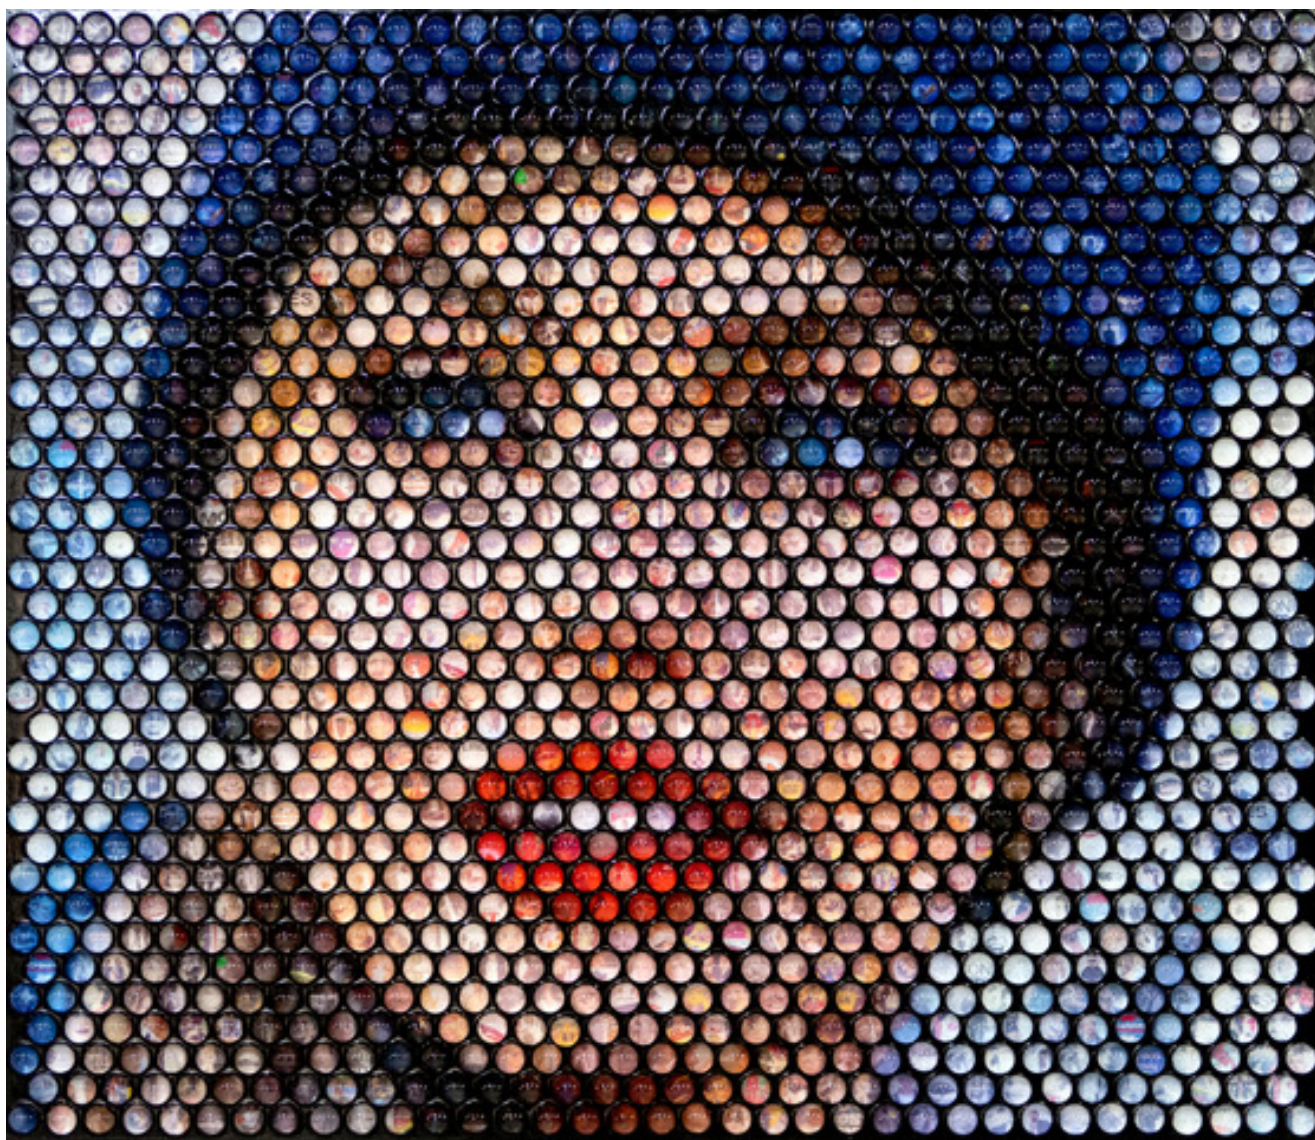

Exhibited Artworks

NEMO JANTZEN

Ice, 2023

Mixed media

53 x 45.5 in (135 x 115 cm)

Unique artwork

Signé

INV Nbr. janm_176