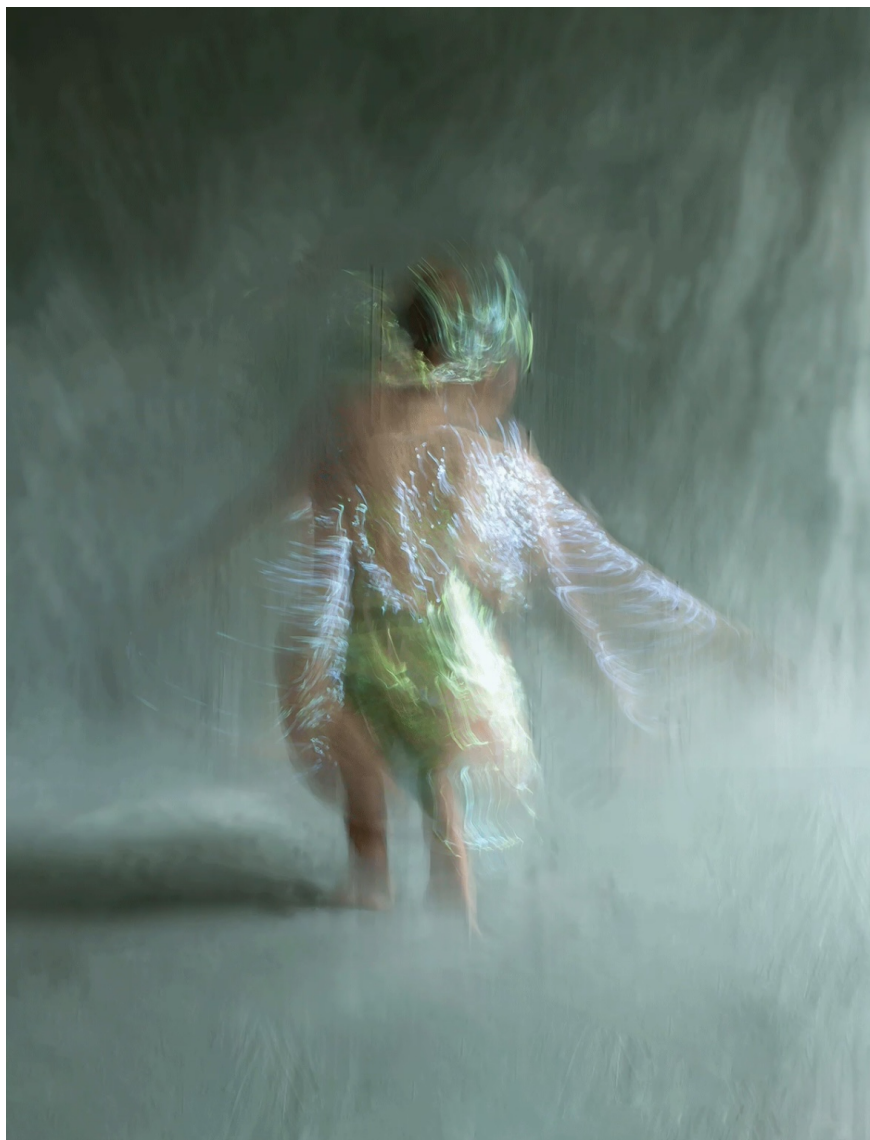

Exhibited Artworks

ANA D. & NOORA K.

Deorsum, 2023

Lenticular print, framed
47 x 35 in (120 x 90 cm)

Frame: 48 x 36 in

Edition of 8 ex + 2 EA

Signé et numéroté

INV Nbr. anad_010B