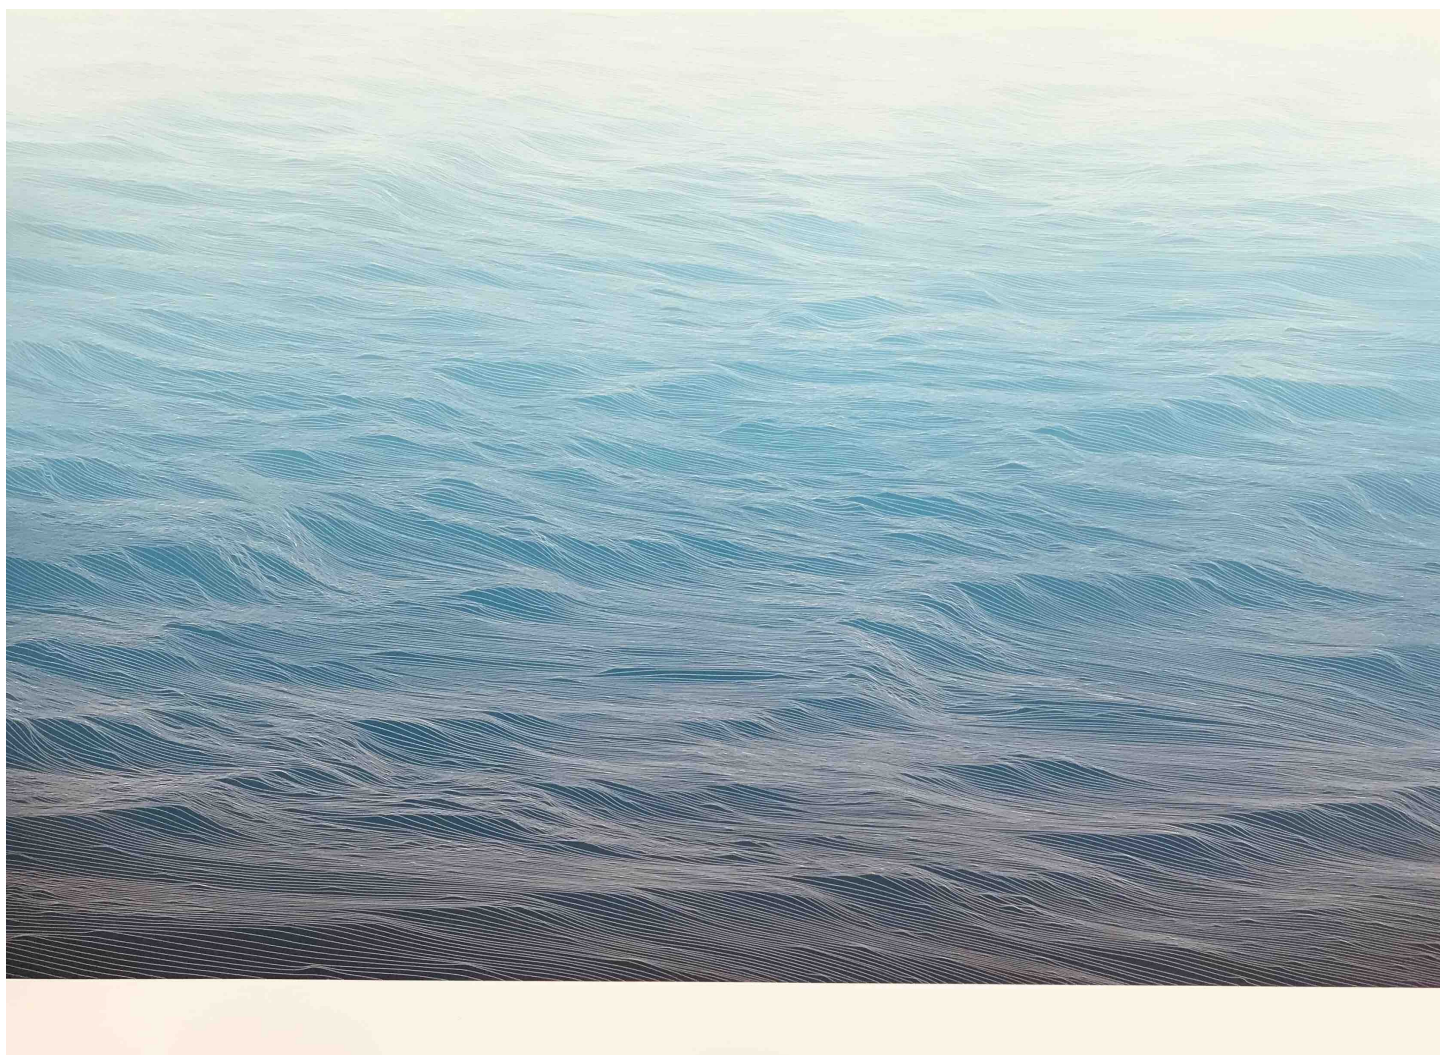

Waterfall, 2024

Etching on paper, framed

29 x 20 in (78 x 58 cm)

Frame: 32 x 24 in

Edition of 30 ex

Signé

INV Nbr. escj_021

Exhibited Artworks