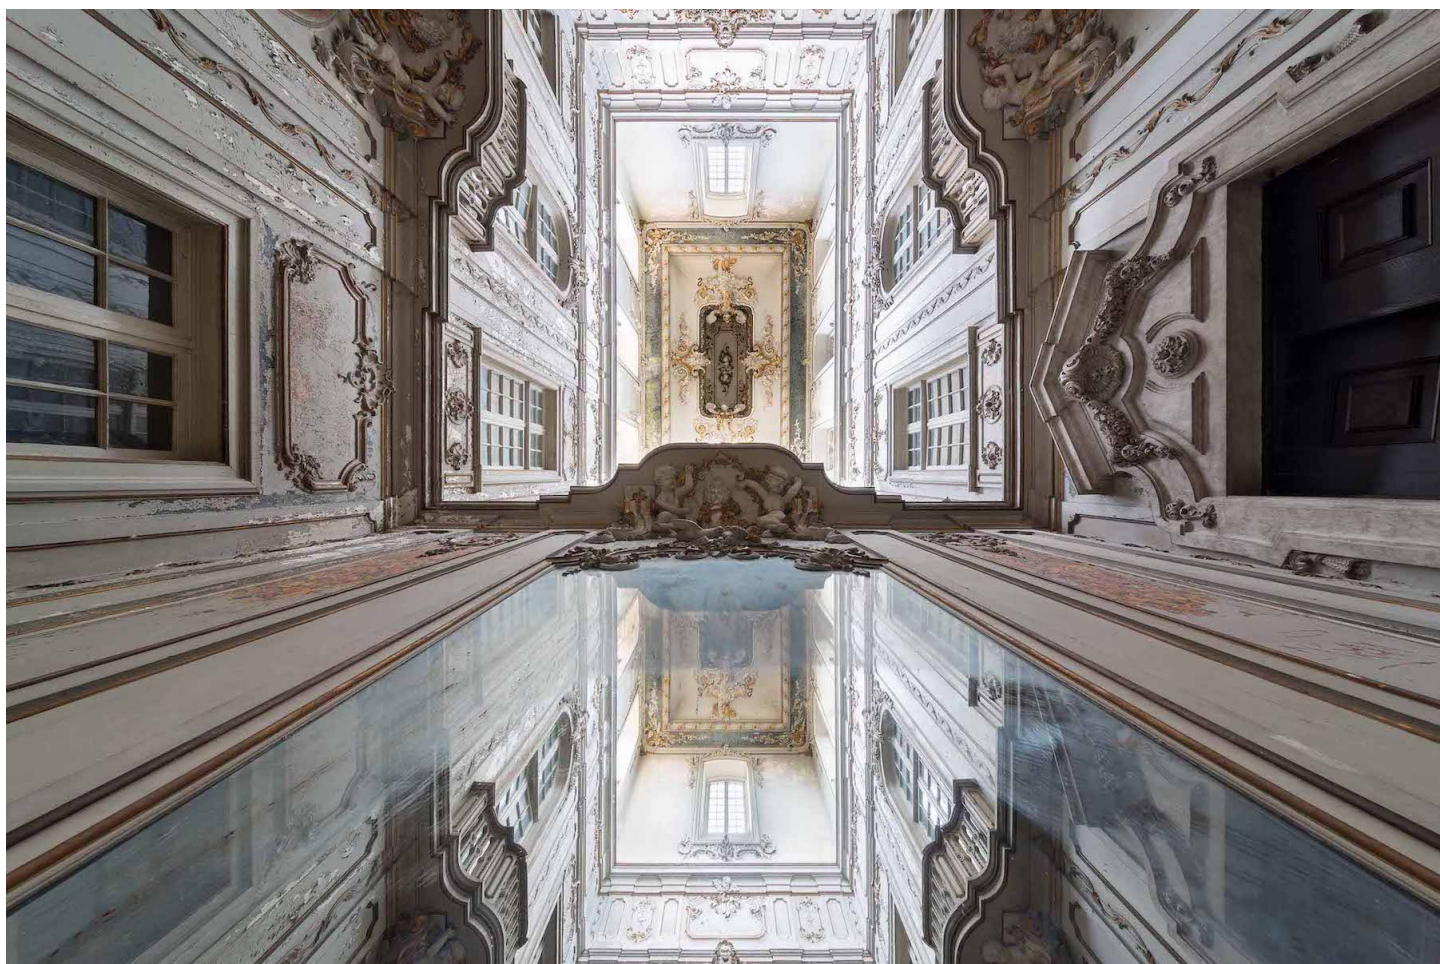

Exhibited Artworks

DIMITRI BOURRIAU

Dictator's Villa 2, 2018

Print mounted on aluminium with plexiglas

39 x 59 in (100 x 150 cm)

Edition of 15 ex

Signé et numéroté

INV Nbr. burr_36