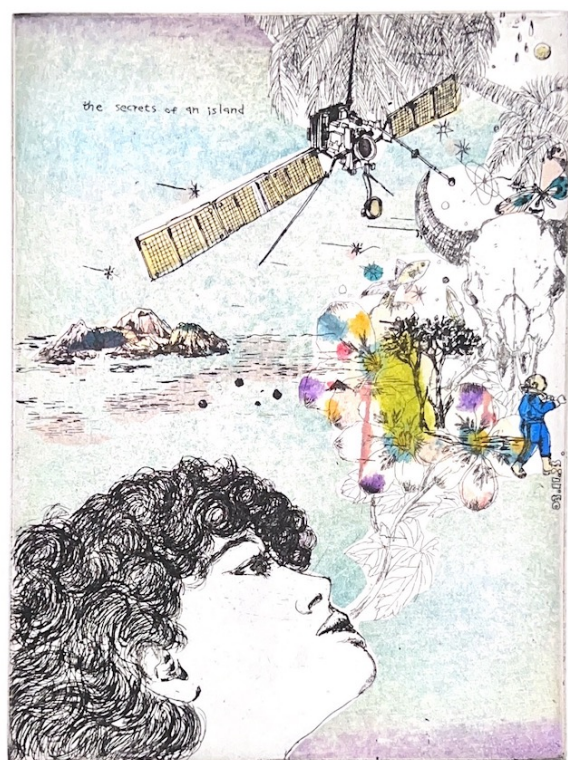

Exhibited Artworks

SILVIA CALMEJANE

Angel of light, 2024

Acrylic paint on paper. Wood frame

40 x 40 in (100 x 100 cm)

Unique artwork

Signé et daté

INV Nbr. cals_689

Exhibited Artworks

22/31 THE SECRETS OF AN ISLAND ISHII 2023

ATSUKO ISHII

The secrets of an island, 2023

Etching on paper

9 x 12 in (24 x 30 cm)

Exemplaire N° 21/31

Signé et daté