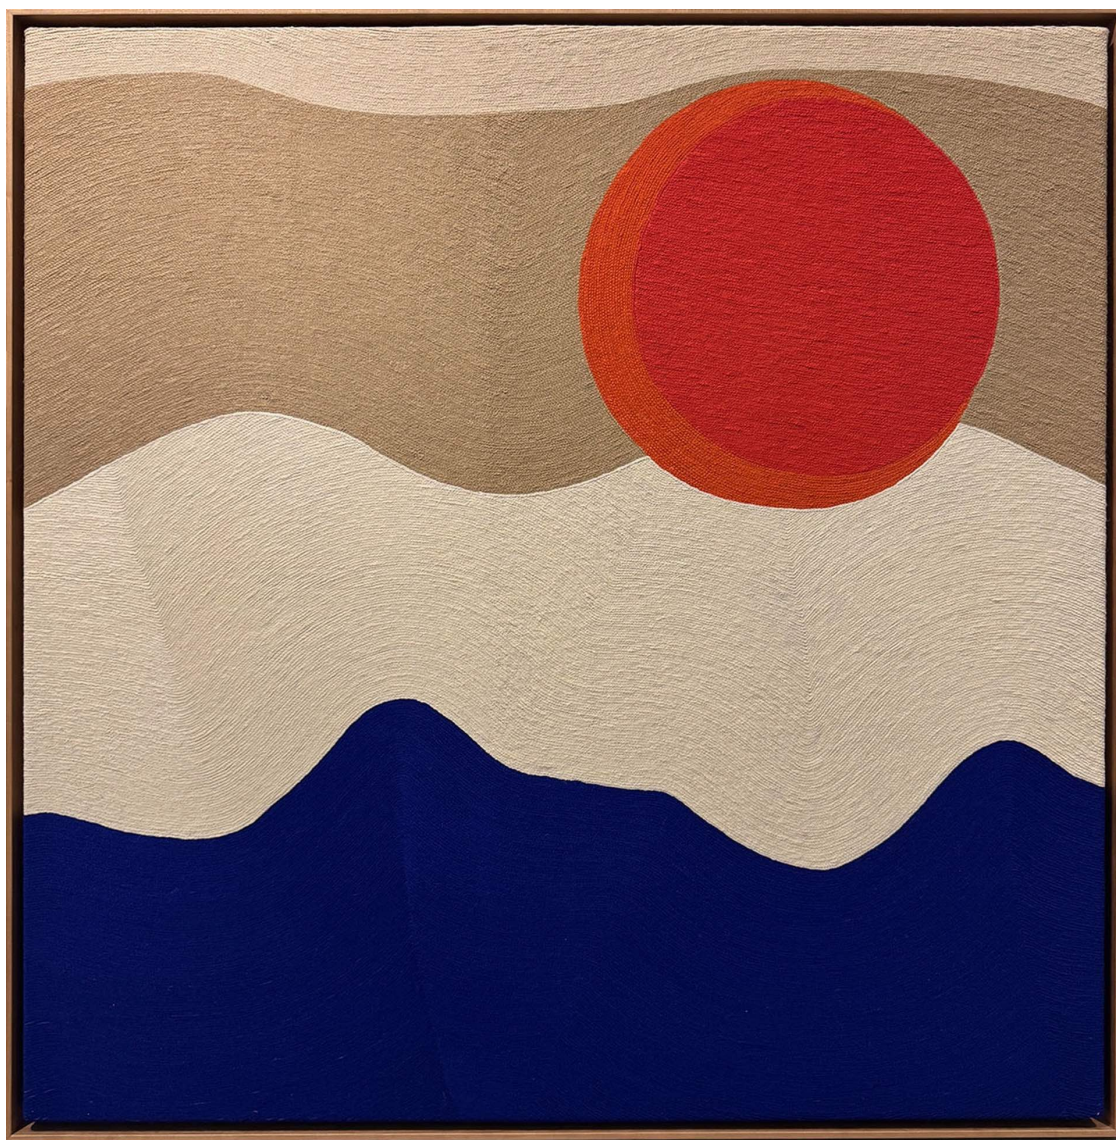

Exhibited Artworks

PARVAZE

Thai Sun, 2024

Mini série

Handstitched Wool

45 x 43 in (118 x 116 cm)

Frame: 48 x 47 in

Unique artwork

INV Nbr. parv_014