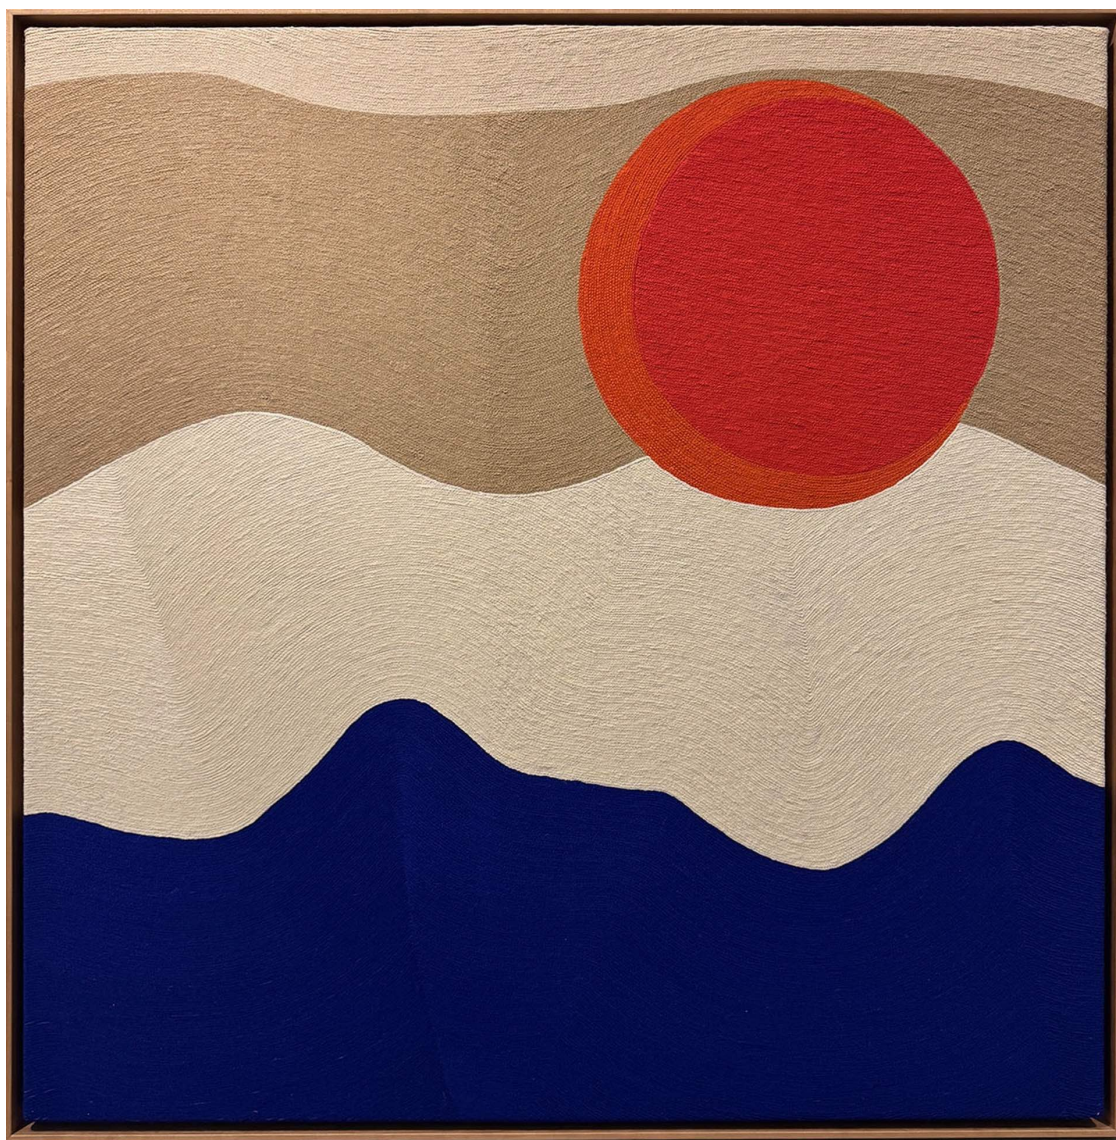

Exhibited Artworks

PARVAZE & MAYER

Thai Sun, 2024

Mini série

Handstitched Wool

45 x 43 in (118 x 116 cm)

Frame: 48 x 47 in

Unique artwork

INV Nbr. parv_014